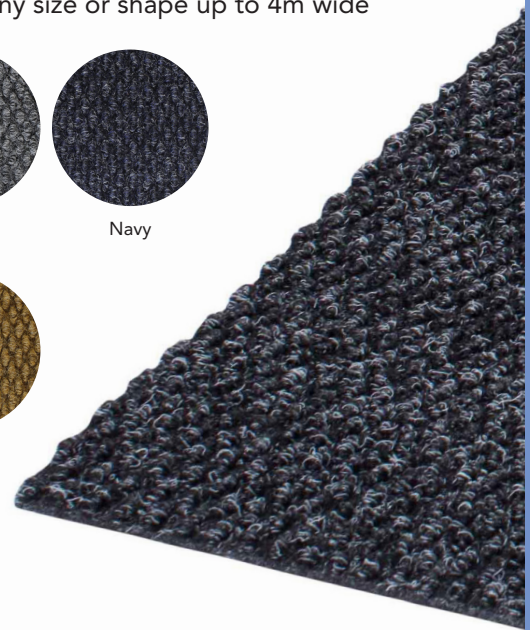

TOUGH GateWay

Tough Gateway is a heavy duty, indoor or outdoor entrance mat. The coarse fibres scrape dirt and debris from footwear and polypropylene surface absorbs moisture quickly. The unique non-skid backing does not curl. Great for high traffic entrances and can also be edged with a heavy duty edging which is suitable for wheeled traffic.

FEATURES

- Ideal for high traffic entrances to commercial buildings, lobbies, shopping centres, indoor/outdoor covered areas
- Approx. 11mm thick
- Coarse, raised hobnail shaped tufts ensure a powerful scrub to remove dirt and debris from footwear
- High absorbing polypropylene surface dries shoes quickly
- Hard wearing fibres give the mat a long lifespan
- Can be unedged for mat recesses or PVC edged for loose laying
- Can be cut to any size or shape up to 4m wide

CODE	COLOUR	SIZE (mm)
------	--------	-----------

Tough GateWay

TGW200S	All Colours	2000 wide, sold per m2
TGW400S	Anthracite	4000 wide, sold per m2

*Mat sizes may vary + / - 5%

Heavy duty PVC edging available at an extra cost

Anthracite

Grey

Navy

Red

Tan

YARN	PILE WEIGHT	TOTAL WEIGHT	UV STABILISED	BACKING
Polypropylene	1790g/m2	4280g/m2	Yes	PVC(2m), Gel Foam (4m)