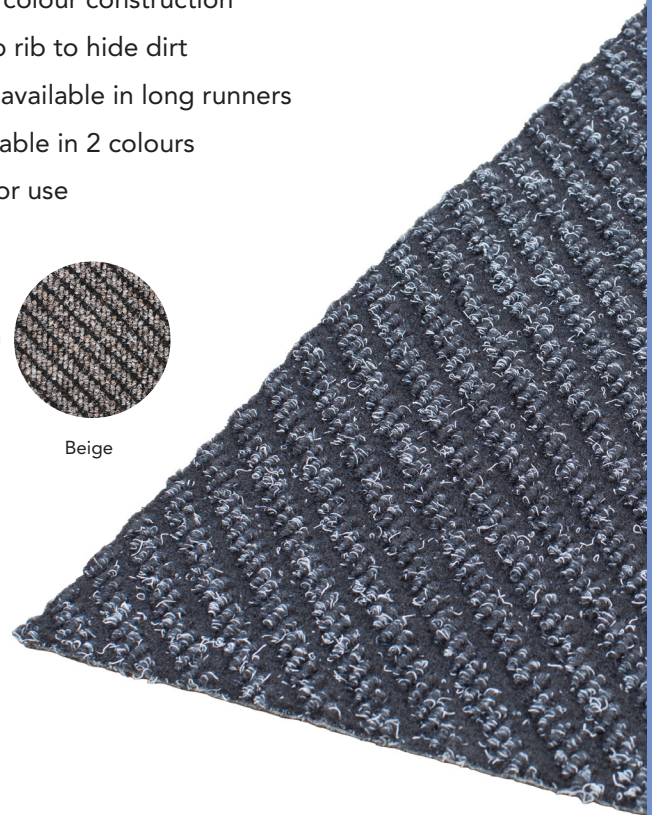

TOLAGA INDOOR RUNNER

Tolaga is a ribbed polypropylene, gel foam backed runner. It is very durable and can be used for scraping debris and absorbing moisture. Tolaga can be easily cut to length. Available in different colours to suit your décor.

FEATURES

- Ideal for entrances, hallways, living areas
- 100% Polypropylene heavy duty surface
- Anti-slip gel-foam backing
- Dual colour construction
- Deep rib to hide dirt
- Also available in long runners
- Available in 2 colours
- Indoor use

CODE	SIZE (mm)
Tolaga Indoor Carpet	
TOL67W	670 wide per metre
TOL67R	670 x 30m roll

*Mat sizes may vary + / - 5%

Charcoal

Beige

YARN	PILE WEIGHT	TOTAL WEIGHT	UV STABILISED	BACKING
Polypropylene	620g/m2	1930g/m2	No	Gel Foam