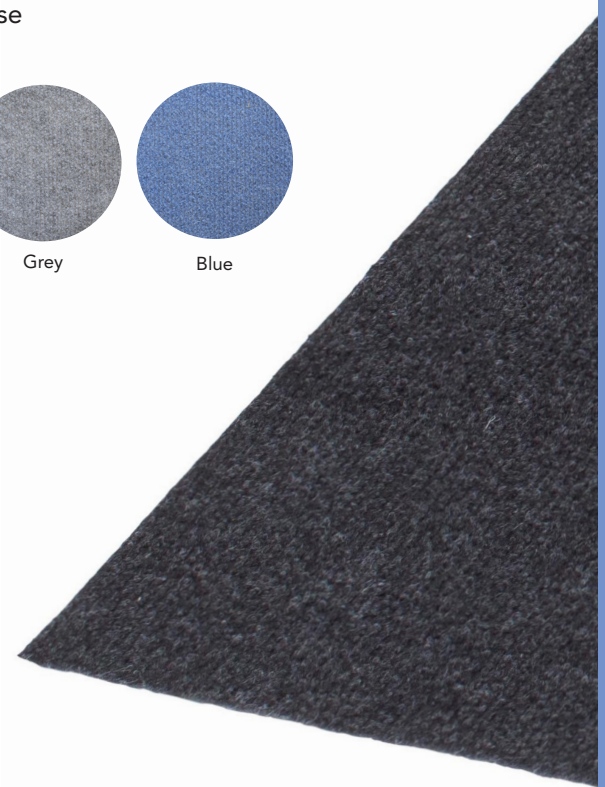

- Ideal for liner in classrooms, camper vans, garages, temporary floor covering
- Needle-punch polyester top
- Light weight
- Foam backing
- Indoor use

CODE	SIZE (mm)
------	-----------

Tecoma Indoor Carpet

TEC2MW	2000 wide per metre
TEC2MR	2000 x 35m roll

*Mat sizes may vary + / - 5%

Charcoal

Grey

Blue

YARN	PILE WEIGHT	TOTAL WEIGHT	UV STABILISED	BACKING
Polyester	280g/m ²	540g/m ²	No	Foam