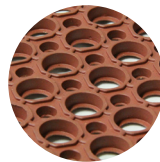

SAFETY CUSHION TERRACOTTA

Safety Cushion nitrile rubber compound and versatile, flow-through design combine to create an extremely popular all-purpose mat. Safety Cushion accommodates spills and debris, keeping employees safe and dry. Its lightweight form and moulded bevelled edging for trolley access makes the Safety Cushion a popular anti-fatigue mat for industrial and commercial areas.

CODE	SIZE (mm)
Safety Cushion Nitrile Rubber Terracotta	
SCT15090	1500 x 900

*Mat sizes may vary + / - 5%

FEATURES

- Ideal for kitchens, wet areas, food processing factories, car servicing garages, lathes
- Nitrile rubber compound - oil & grease resistant
- Heavy duty anti-fatigue safety mat
- Protection from wet floors
- Bevelled edges on all four sides
- Holes allow spills to pass through
- Non-skid
- Indoor use