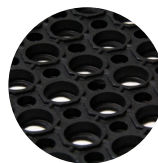

FEATURES

- Ideal for wet areas, factories, workbenches
- Heavy duty anti-fatigue safety mat
- Protection from wet floors
- Bevelled edges on all four sides
- Holes allow spills to pass through
- Can be joined to make any length
- Non-skid
- Indoor use

CODE	SIZE (mm)
Safety Cushion Natural Rubber Black	
SCB9060	900 x 600
SCB9090	900 x 900
SCB15090	1500 x 900
SCB29090	2860 x 900
SCB60W	600 wide per metre
SCB90W	900 wide per metre
SCB150W	1500 wide per metre

*Mat sizes may vary + / - 5%

Black