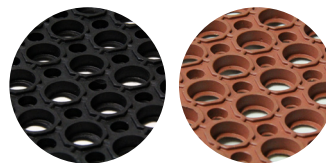

SAFETY CUSHION

Safety Cushion's natural or nitrile rubber compound and versatile, flow-through design combined to create an extremely popular all-purpose mat. Safety Cushion accommodates spills and debris, keeping employees safe and dry. Its lightweight form and moulded bevelled edging for trolley access makes the Safety Cushion a popular anti-fatigue mat for industrial and commercial areas.

CODE	SIZE (mm)
------	-----------

Safety Cushion Natural Rubber Black

SCB9060	900 x 600
---------	-----------

SCB9090	900 x 900
---------	-----------

SCB15090	1500 x 900
----------	------------

SCB29090	2860 x 900
----------	------------

SCB60W	600 wide per metre
--------	--------------------

SCB90W	900 wide per metre
--------	--------------------

SCB150W	1500 wide per metre
---------	---------------------

Safety Cushion Nitrile Rubber Terracotta

SCT15090	1500 x 900
----------	------------

*Mat sizes may vary + / - 5%

Black

Terracotta