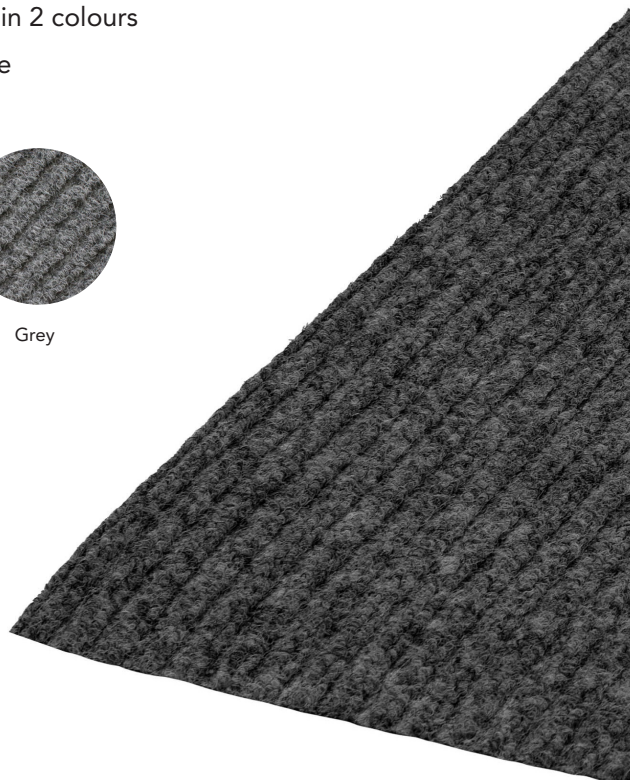

ROLLSTEP INDOOR CARPET

Rollstep is a lightweight ribbed polypropylene carpet with a gel-foam backing. Rollstep is very durable and can be used for a wide variety of applications. It is ribbed making it an excellent entrance mat for scraping dirt and debris off shoes.

FEATURES

- Ideal for entrances, hallways, kitchens, halls
- 100% polypropylene top
- Anti-slip gel-foam backing
- Light weight construction
- Can be cut to custom lengths
- Available in 2 colours
- Indoor use

CODE	SIZE (mm)
Rollstep Indoor Carpet	
ROL67W	670 wide per metre
ROL67R	670 x 30m roll
ROL2W	2000 wide per metre
ROL2R	2000 x 30m roll

*Mat sizes may vary + / - 5%

Charcoal

Grey

YARN	PILE WEIGHT	TOTAL WEIGHT	UV STABILISED	BACKING
Polypropylene	620g/m ²	1930g/m ²	No	Gel Foam