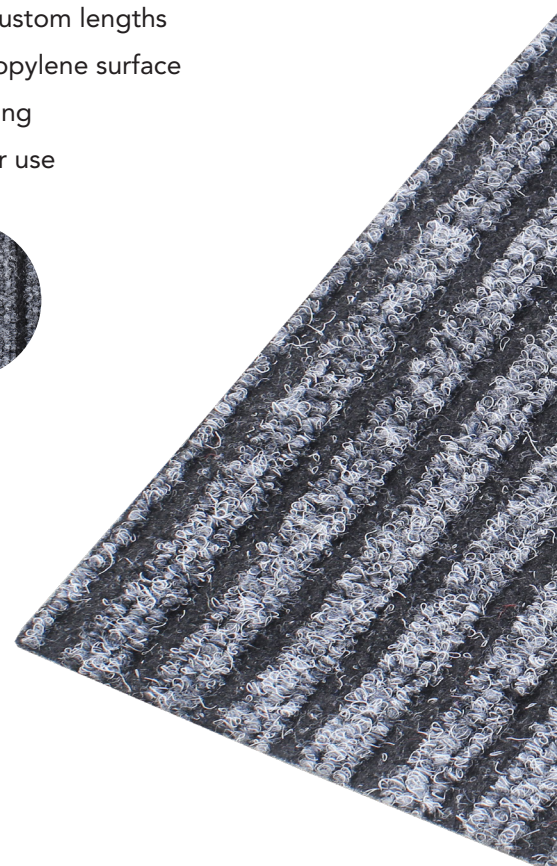

NORDIC MARINE CARPET RUNNER

Nordic Marine Carpet is a dual rub polypropylene carpet. Very versatile flooring for ramps, boats, entrance ways. Has a non-slip gel foam backing, makes it a premium hard wearing carpet that can be loose laid - no glue required.

FEATURES

- Ideal for decks, ramps, boats, entrance ways, walkways, kindergartons
- UV Stabilised
- Can be cut to custom lengths
- Dual rib polypropylene surface
- Gel Foam backing
- Outdoor/Indoor use

CODE	SIZE (mm)
Nordic Marine Carpet Runner	
NOR1MW	1000 wide per metre
NOR1MR	1000 x 30m roll

*Mat sizes may vary + / - 5%

Charcoal

Grey

YARN	PILE WEIGHT	TOTAL WEIGHT	UV STABILISED	BACKING
Polypropylene	900g/m ²	1500g/m ²	Yes	DB Gel Foam