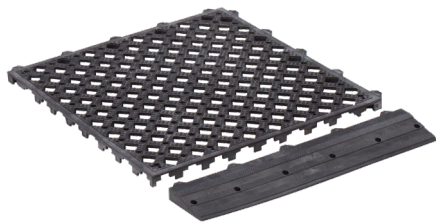

FEATURES

- Ideal for play ares, outdoor paths, factories, wet areas, grass retention
- Excellent ergonomic qualities
- Can be installed on grass, dirt, wood or any well compacted earth base
- Edge ramps available to minimise tripping hazards
- Modular design, interlocking to cover large areas
- Made from recycled material
- UV protected
- Indoor/outdoor use

CODE	DESCRIPTION	SIZE (mm)
MultiPro Grass		
MGR5050	MultiPro Grass	500 x 500
MultiPro Ramp		
MRB50-SM	MultiPro Ramp, Male	500 x 100
MRB50-SF	MultiPro Ramp, Female	500 x 100
MRB50-CM	MultiPro Ramp, Male w. corner	600 x 100
MRB50-CF	MultiPro Ramp, Female w. corner	600 x 100
Ramps also available in yellow		

*Mat sizes may vary + / - 5%

Fixings available