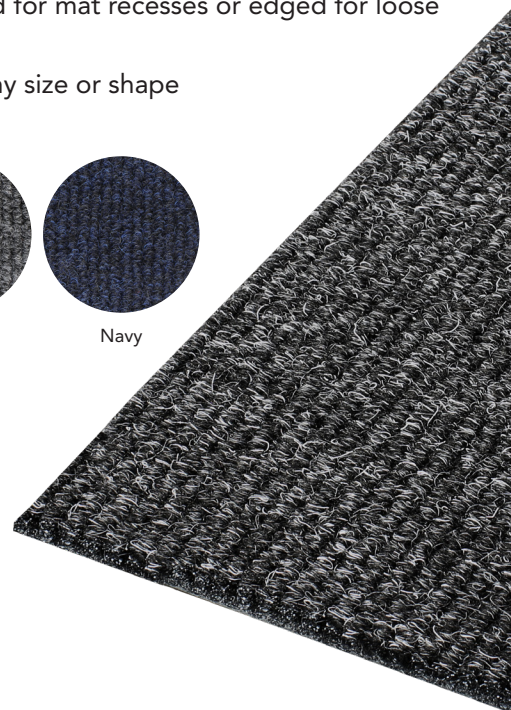

MASTER GateWay

Master Gateway is a heavy duty, indoor or outdoor entrance mat. The coarse fibres scrape dirt and debris from footwear and polypropylene surface absorbs moisture quickly. The unique non-skid backing does not curl. Great for high traffic entrances and can also be edged with a heavy duty edging which is suitable for wheeled traffic.

FEATURES

- Ideal for high traffic entrances to commercial buildings, lobbies, shopping centres, indoor/outdoor covered areas
- Approx. 13.5mm thick
- Coarse, raised ribbed surface ensure a powerful scrub to remove dirt and debris from footwear
- High absorbing polypropylene surface dries shoes quickly
- Hard wearing fibres give the mat a long lifespan
- Can be unedged for mat recesses or edged for loose laying
- Can be cut to any size or shape

CODE	COLOUR	SIZE (mm)
Master GateWay		
MGW200S	All Colours	2000 wide, sold per m2
MGW400S	Anthracite	4000 wide, sold per m2

*Mat sizes may vary + / - 5%

Heavy duty PVC edging available at an extra cost

Anthracite

Grey

Navy

YARN	PILE WEIGHT	TOTAL WEIGHT	UV STABILISED	BACKING
Polypropylene	1600g/m2	2620g/m2	Yes	PVC(2m), Gel Foam (4m)