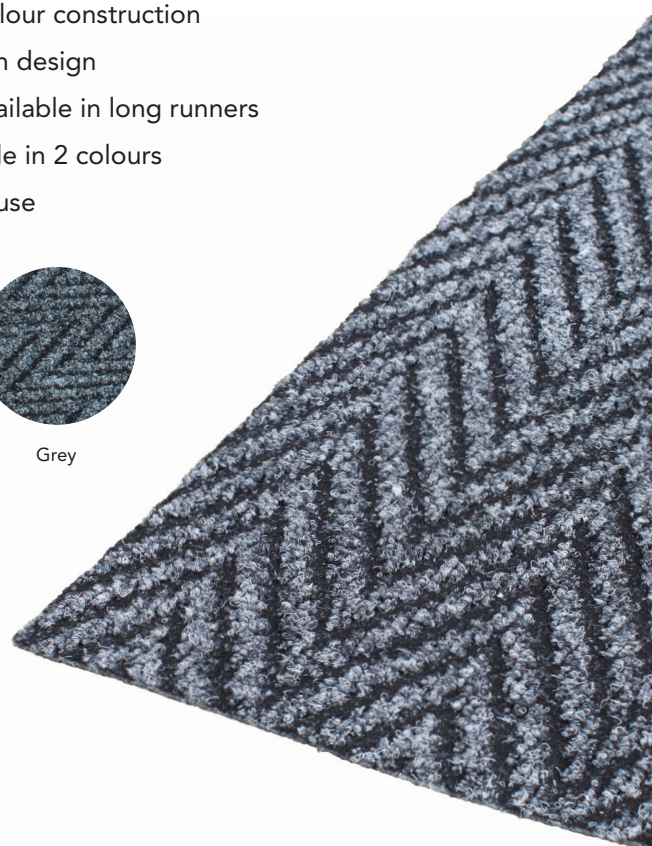

KARAKA INDOOR RUNNER

Karaka is a durable gel foam backed runner. It can be easily cut to length. With a raised Chevron top, it works well as a scraper mat as well as absorbing moisture. Available in different colours to suit your décor.

FEATURES

- Ideal for entrances, hallways, living areas
- 100% Polypropylene heavy duty surface
- Anti-slip gel-foam backing
- Dual colour construction
- Chevron design
- Also available in long runners
- Available in 2 colours
- Indoor use

CODE	SIZE (mm)
------	-----------

Karaka Indoor Carpet

KAR67W	670 wide per metre
KAR67R	670 x 30m roll

*Mat sizes may vary + / - 5%

Charcoal

Grey

YARN	PILE WEIGHT	TOTAL WEIGHT	UV STABILISED	BACKING
Polypropylene	600g/m ²	1720g/m ²	No	Gel Foam