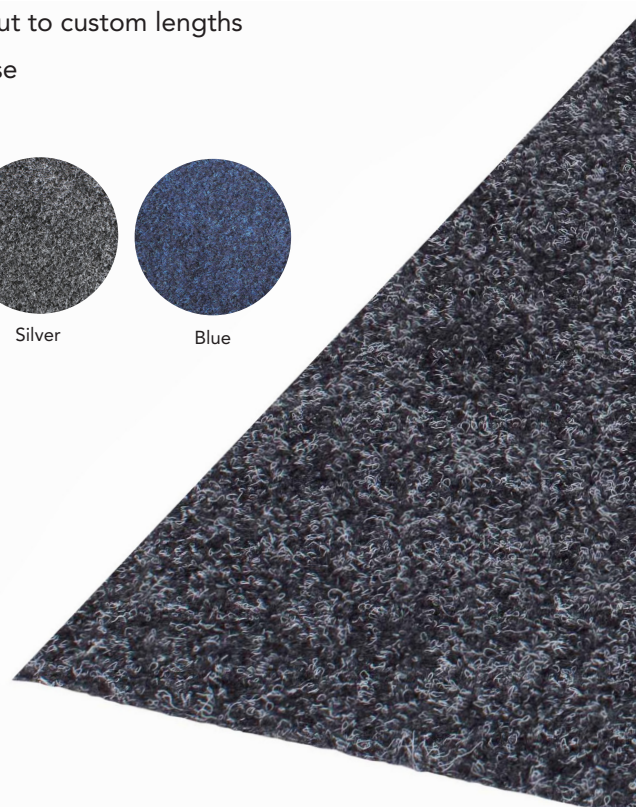

JAZ GARAGE CARPET

Jaz is a lightweight polypropylene carpet with a resin backing. Jaz can be used for a wide variety of applications.

CODE	SIZE (mm)
Jaz Garage Carpet	
JAZ2MW	2000 wide per metre
JAZ2MR	2000 x 40m roll

*Mat sizes may vary + / - 5%

FEATURES

- Ideal as a garage carpet, liner
- 100% polypropylene top
- Resin backed
- Lightweight
- Can be cut to custom lengths
- Indoor use

Charcoal

Silver

Blue

YARN	PILE WEIGHT	TOTAL WEIGHT	UV STABILISED	BACKING
Polypropylene	450g/m ²	600g/m ²	No	Resin