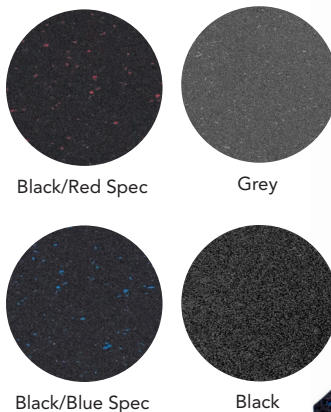

# GYM MAT

Gym Mat is a recycled rubber tile used as a permanent or temporary flooring in gymnasiums or fitness areas. Will withstand heavy exercise equipment, provide comfort for the user, insulates against cold hard floors and absorbs heavy weights. Made from 95% recycled rubber. Also provides traction for the user.

CODE	COLOUR	SIZE (mm)	THICKNESS
<b>Gym Mat</b>			
RGT1010	Black/Red Spec	1000 x 1000	10mm
RGT1310-GRY	Grey	1000 x 1000	13mm
RGT1310	Black/Blue Spec	1000 x 1000	13mm
RGM1510	Black/Blue Spec	1000 x 1000	15mm
RGM1510-BLK	Black	1000 x 1000	15mm
RGM2010-BLK	Black	1000 x 1000	20mm

\*Mat sizes may vary + / - 5%

Black/Red Spec

Grey

Black/Blue Spec

Black