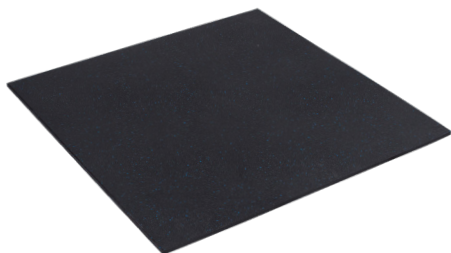

# GYM MAT

Gym Mat is a recycled rubber tile used as a permanent or temporary flooring in gymnasiums or fitness areas. Will withstand heavy exercise equipment, provide comfort for the user, insulates against cold hard floors and absorbs heavy weights. Made from 95% recycled rubber. Also provides traction for the user.

## FEATURES

- Ideal for gyms, workout areas, floor covering, noise absorber, heavy equipment, playgrounds
- Various thicknesses available
- Heavy duty construction
- Recycled rubber content
- Easy to install - loose laid
- Non-slip
- Bevelled edges
- Cushioning - will protect your floor

CODE	COLOUR	SIZE (mm)	THICKNESS
<b>Gym Mat</b>			
RGT1010	Black/Red Spec	1000 x 1000	10mm
RGT1310-GRY	Grey	1000 x 1000	13mm
RGT1310	Black/Blue Spec	1000 x 1000	13mm
RGM1510	Black/Blue Spec	1000 x 1000	15mm
RGM1510-BLK	Black	1000 x 1000	15mm
RGM2010-BLK	Black	1000 x 1000	20mm

\*Mat sizes may vary + / - 5%

Black/Red Spec

Grey

Black/Blue Spec

Black