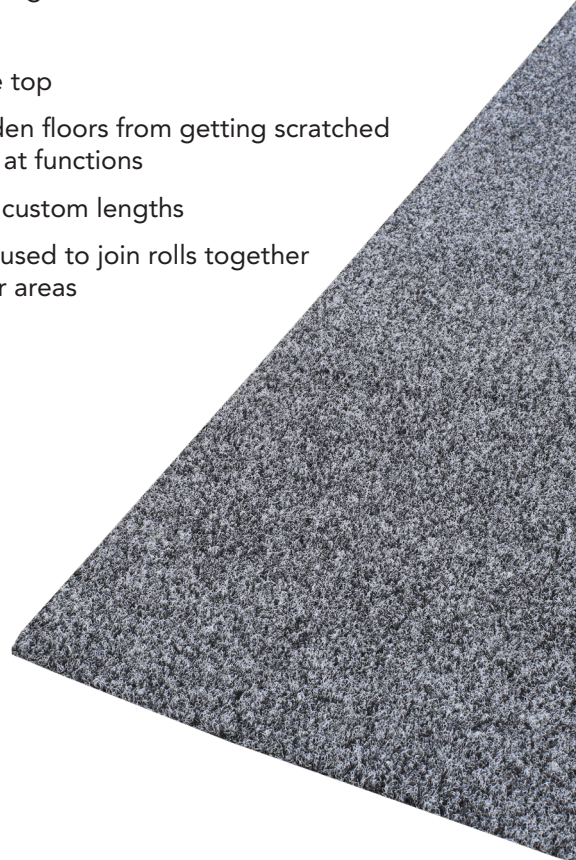

YARN	PILE WEIGHT	TOTAL WEIGHT	UV STABILISED	BACKING
Polypropylene	450g/m2	1530g/m2	No	Gel Foam