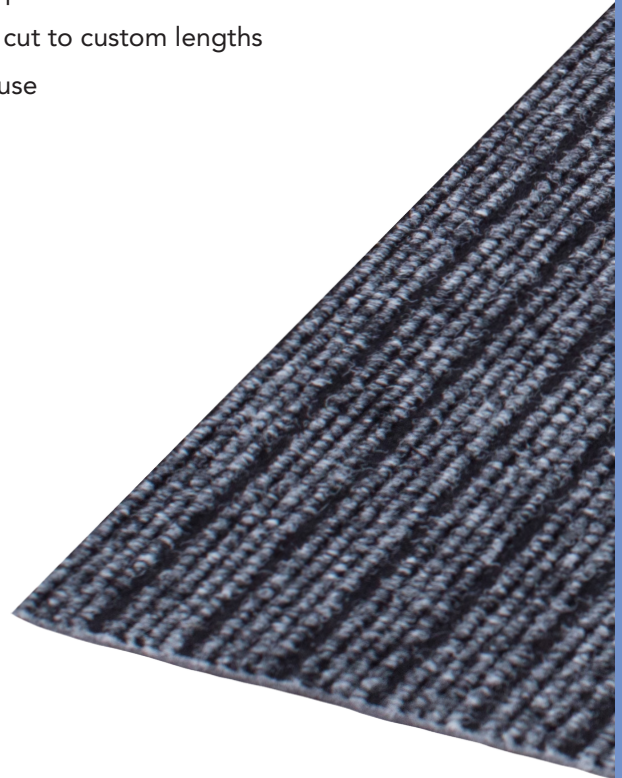

ATLAS INDOOR CARPET

Atlas is a lightweight polypropylene carpet. Its tri-colour needlepunch ribbed surface helps hide dirt and its durable construction allows its use in a wide range of applications. With a resin backing it can be easily fixed down as a carpet or used as a liner.

FEATURES

- Ideal for garages, halls, kitchens, entrances, liner
- 100% polypropylene surface
- Dual colour construction
- Resin backing
- Needle punch ribs
- Can be cut to custom lengths
- Indoor use

CODE	SIZE (mm)
Atlas Indoor Carpet	
ATL2MW	2000 wide per metre
ATL2MR	2000 x 25m roll

*Mat sizes may vary + / - 5%

Anthracite

YARN	PILE WEIGHT	TOTAL WEIGHT	UV STABILISED	BACKING
Polypropylene	560g/m2	1710g/m2	No	Resin