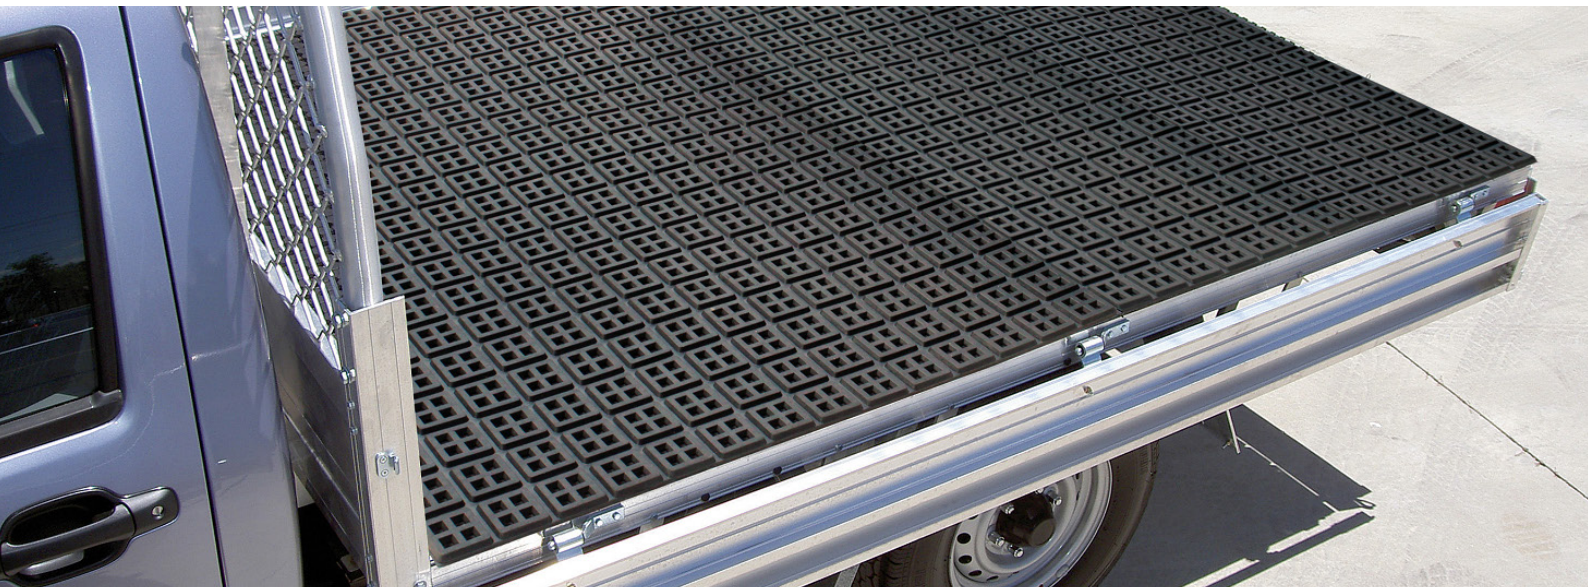

COLOURS/ DESIGNS

APPLICATIONS

- Ideal for lining ute decks, vans, trucks, work benches, factory floors

FEATURES

- Approx. 11mm thick
- Multipurpose safety matting on a roll
- Anti-slip textured top
- Heavy duty rubber construction
- Outdoor use

*Guaranteed against failure from manufacturing defects

PROPERTIES	MEASURED CHARACTERISTICS	VALUE	STANDARD
MATERIAL			
	Polymer	Natural Rubber	
	Colour	Black	
	Standard Sizes (mm)	See page 2	
	Surface Finish	Raised waffle pattern with holes	
	Backing Finish	Waffle Pattern	
MECHANICAL			
	Hardness	50 Shore A	
	Specific Gravity	1.50gm/cm³	
	Tensile Strength (min)	3 mpa	
TEMPERATURE			
	Temperature Range	-10°C to +70°C	
CHEMICAL RESISTANCE			
	Petrol & Oil	●	
	Ozone & Weather	●	
	Flame Resistance	●	
	Animal & Vegetable Oil	●	
	Wear Resistance	●	
	Acid Resistance	●	
	Alkali Resistance	●	
KEY:			
	● POOR	● FAIR	● EXCELLENT