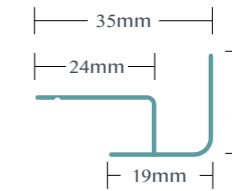

External Corner

ALUMINIUM
Code: RAEP