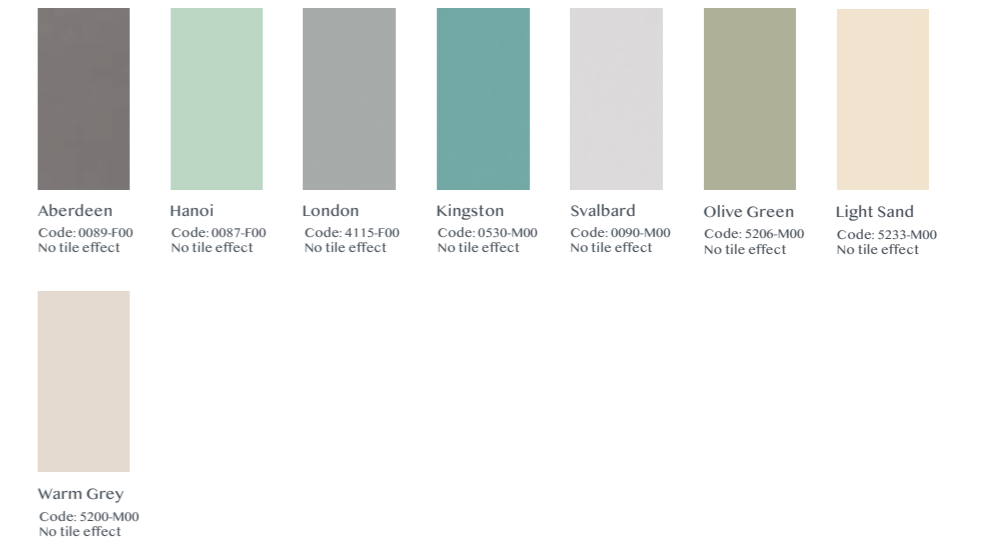

Signature

Collection

Featuring new on-trend colours alongside classic trend-setting marble designs, and industrial styling, the Signature range speaks to everyone interested in stylish, contemporary internal decoration.

Bright Marble

Olive Green

Shabby Chic

Golden Brown Marble

White Marble

Signature Collection

Plain panels that are anything but plain. Featuring new on-trend colours, alongside classic trend-setting marble designs, and industrial styling, the Signature range offers plain panels in a range of surfaces.

Industrial

Plain panels in classic Scandinavian themes. Moody and chic.

Earthy Tones

Shades that remind us of nature and the great outdoors add tranquillity to any space.

Marble

Our marble panels could have been hewn from real Italian stone. This brand-new range offers a distractingly difficult choice.