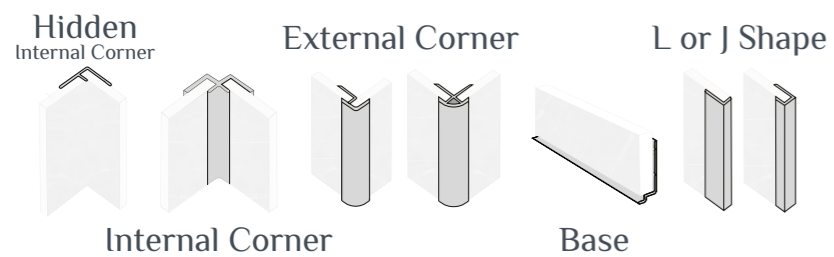

Profiles (Trims)