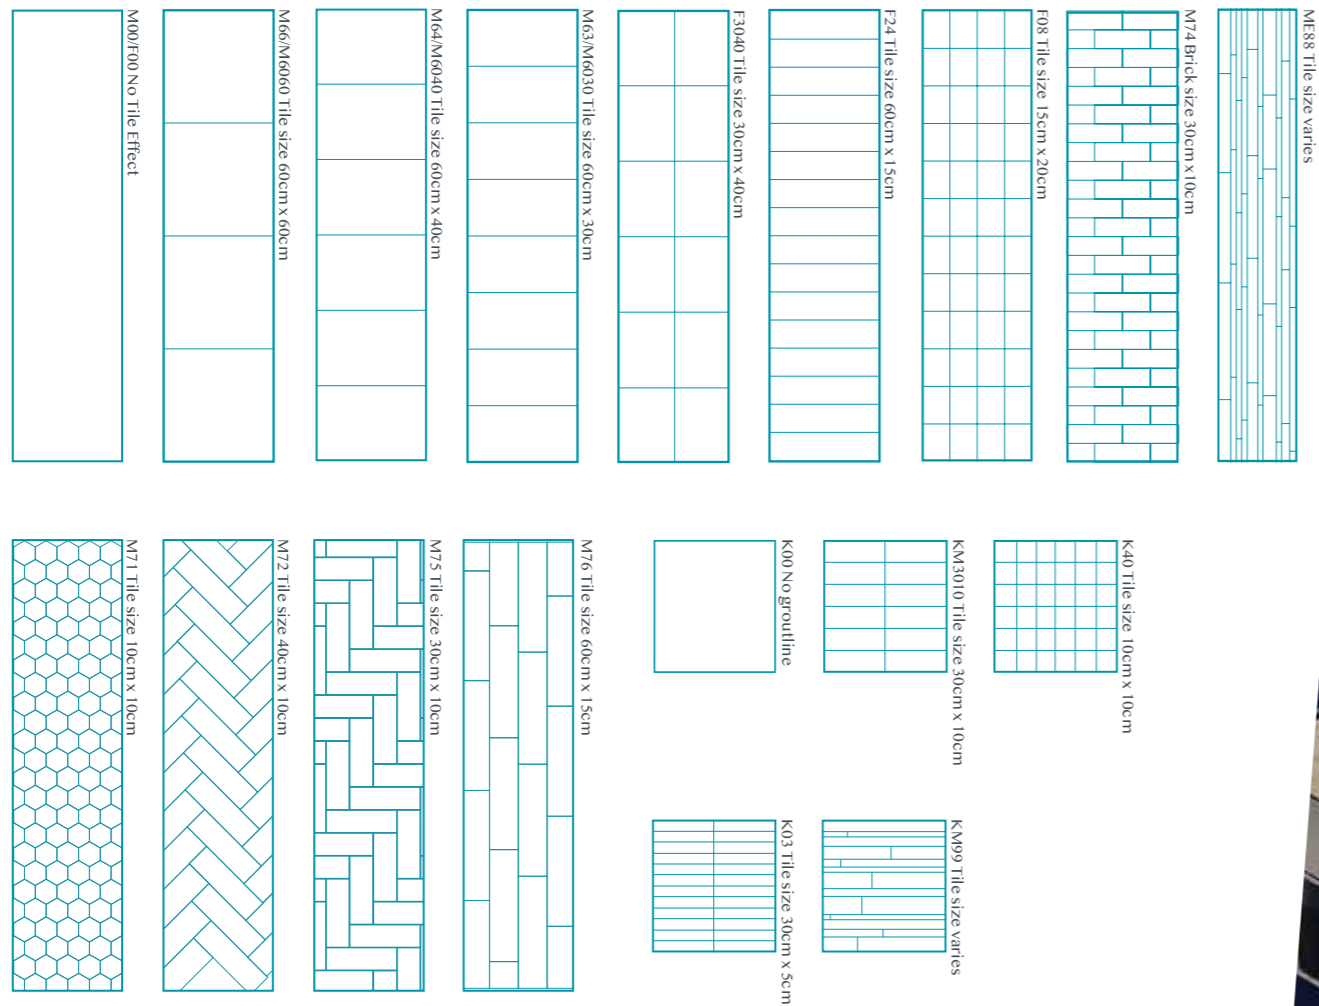

Kitchen Splashbacks

Panels are 600mm wide and offered in both 580mm and 900mm height options.

Cracked Cement	Shabby Chic	Grey Sahara	New York Black	Anthracite	Denver White	Denver White
Code: 2204-K00 No tile effect Surface: S Grout: None	Code: 2898-K00 No tile effect Surface: RU Grout: None	Code: 4746-KM3010 Tile size: 30x10cm Surface: STN Grout: White 1.8mm	Code: 2124-KM99 Tile size: Varies Surface: HG Grout: White 1.8mm	Code: 4054-K03 Tile size: 30x5cm Surface: HG Grout: Grey 3.5mm	Code: 3091-K03 Tile size: 30x5cm Surface: HG Grout: Grey 3.5mm	Code: 3091-K40 Tile size: 10x10cm Surface: HG Grout: Grey 3.5mm

Tile sizes

Check your tile size using the drawings below for reference.

Note: Images and colours shown must be used as a guide only. Please see actual laminate samples before purchase as colours are only as accurate as printing allows. Abbreviations: HG = High Gloss, SC = Saw Cut, S = Silk, GEM = GEM Stone, STN = Stone, EM = Extramatt, RU = Rustic, C = Cement, SL = Slate.