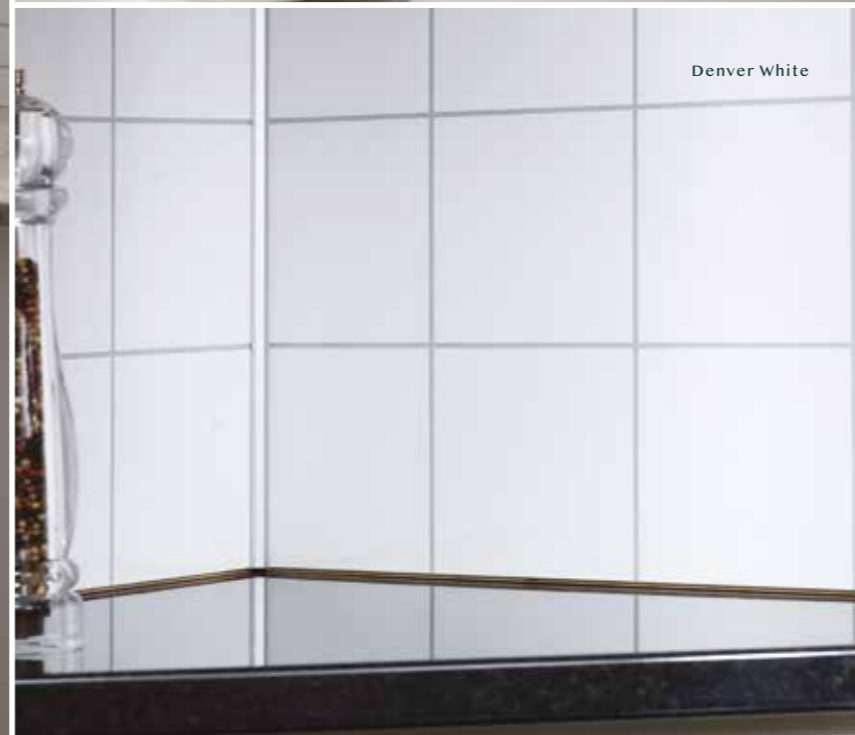

Kitchen Splashbacks

Fibo kitchen splashbacks are a safe and durable solution, resistant to water, easy to clean and maintenance free. Choose from our selected range of designs and fit directly onto existing kitchen wall or tiles.

Cracked Cement	Shabby Chic	Grey Sahara	New York Black	Anthracite	Denver White	Denver White
Code: 2204-K00 No tile effect	Code: 2898-K00 No tile effect	Code: 4746-KM3010 Tile size: 30x10cm	Code: 2124-KM99 Tile size: Varies	Code: 4054-K03 Tile size: 30x5cm	Code: 3091-K03 Tile size: 30x5cm	Code: 3091-K40 Tile size: 10x10cm