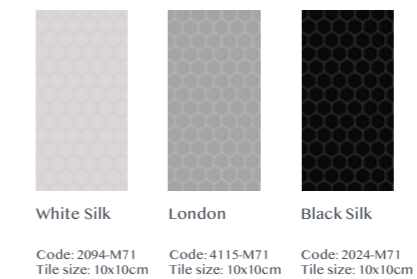

The Urban Collection

Metro Brick

With its neat geometric design, the trendy metro brick is now available in a splash of colour as well as the ever popular white and grey shades.

Hexagonal

Our trendy Hexagonal design features a playful pattern of geometric shapes – perfect for those wanting to create a bolder statement. Available in 3 key colours including our stunning Black Silk.