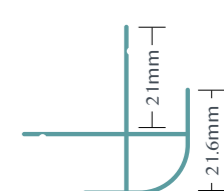

WHITE PVC OR *CHROME
Code: WP110-EXT   Code: CHR-EXT