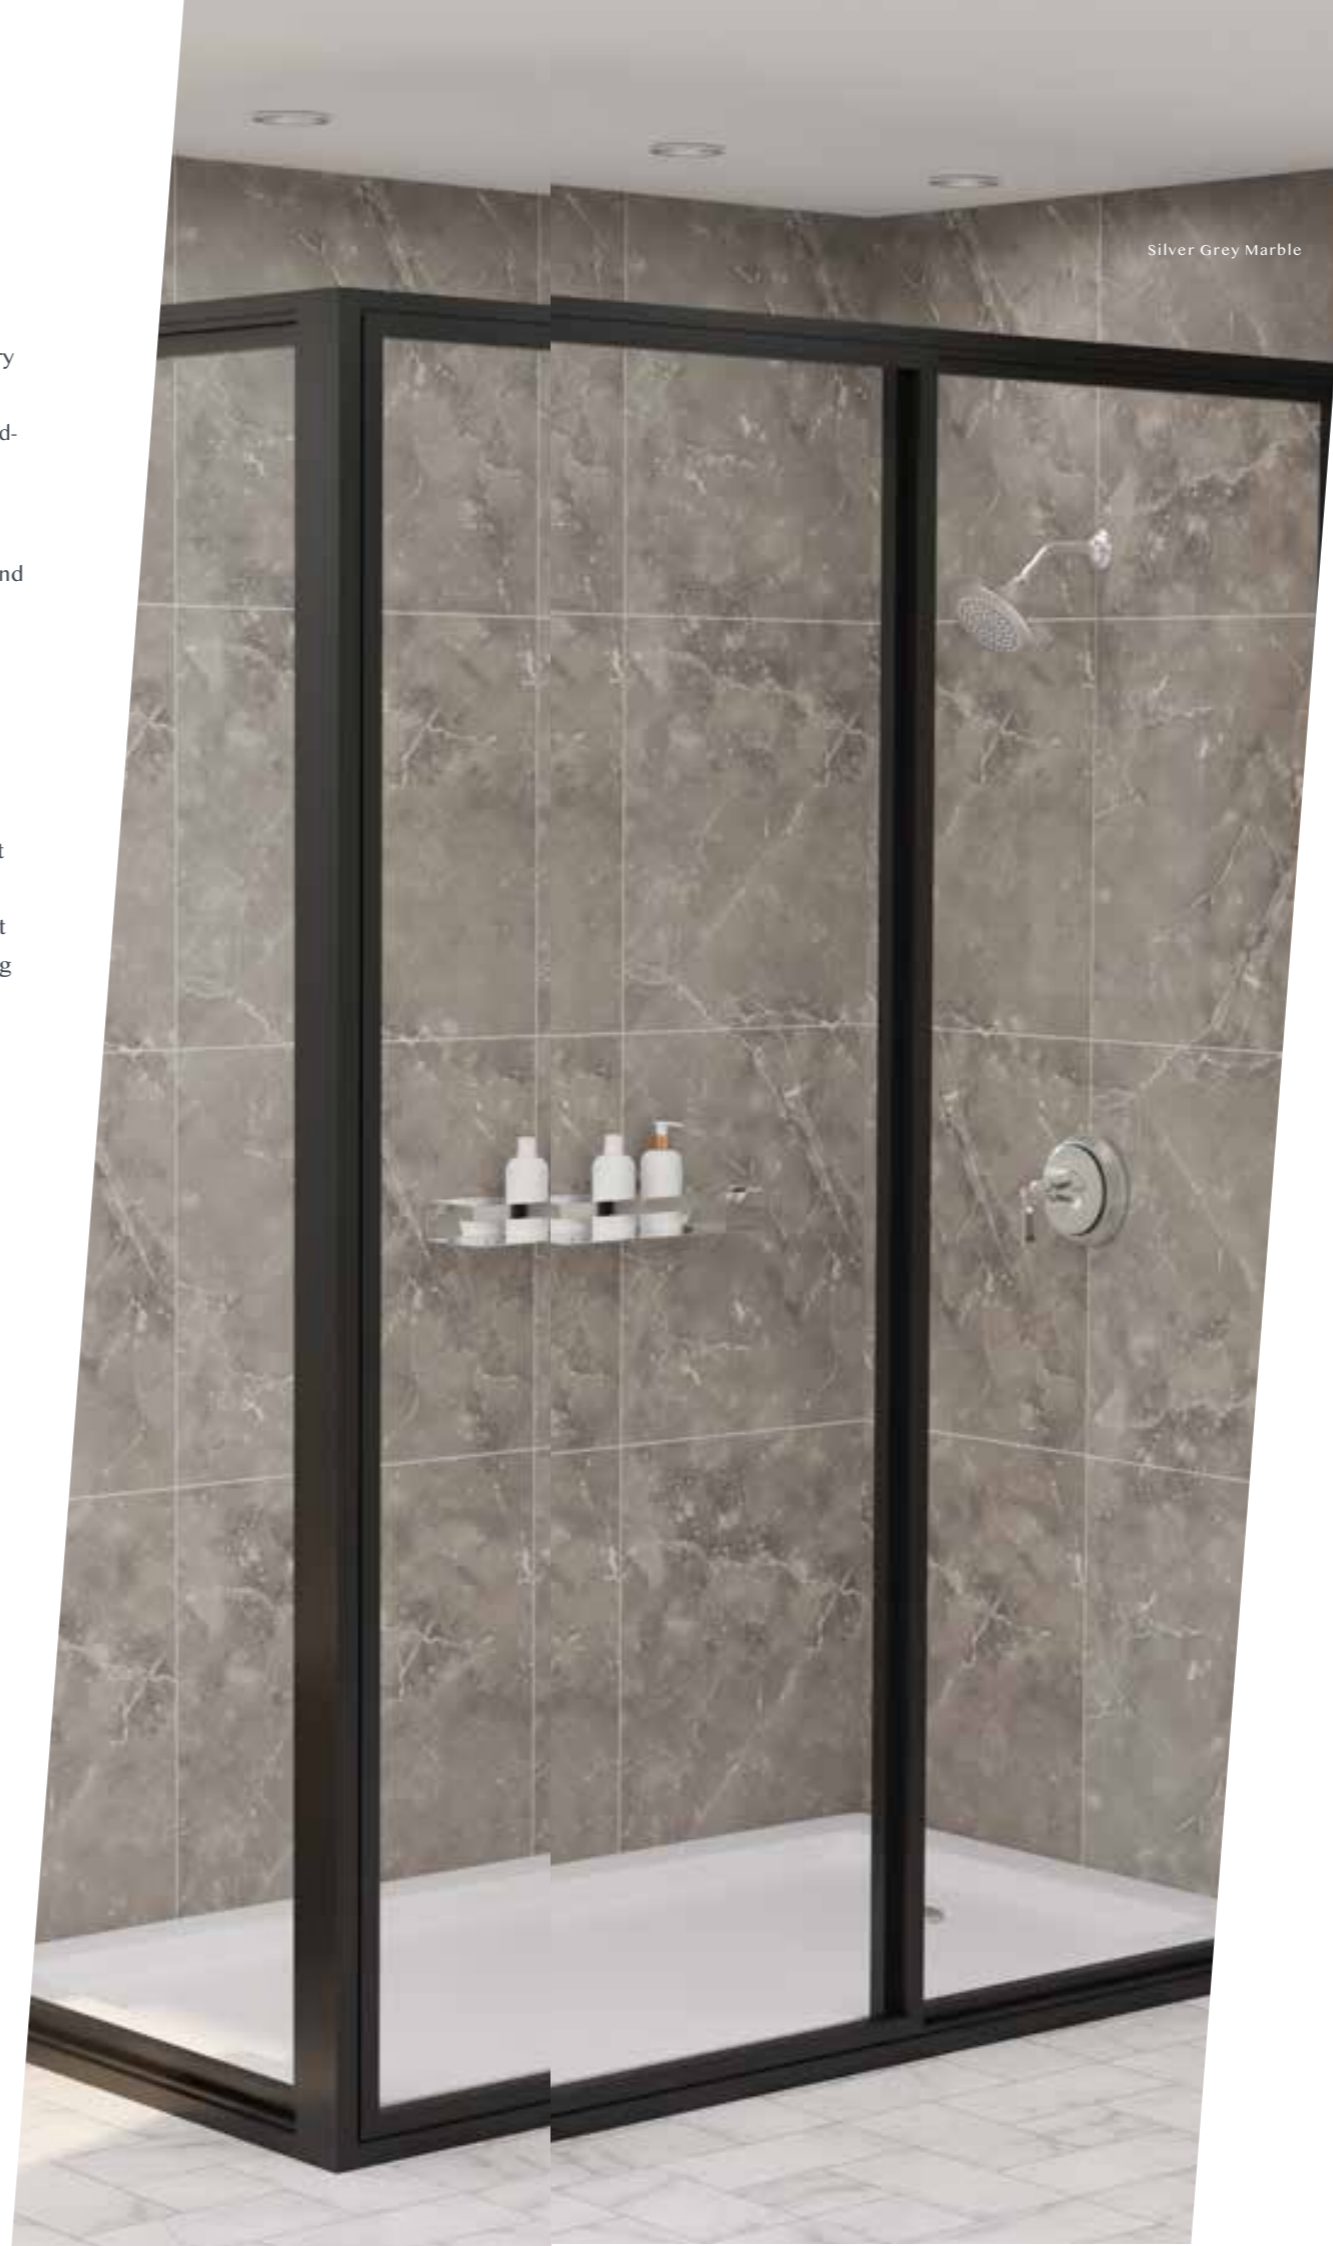

Eight reasons to make the smarter choice

1. Simple and quick to install
2. Shorter installation time
3. Lower fitting cost
4. Antibacterial
5. No grouting required
6. Environmentally friendly
7. Warranty 25 years
8. Easy to keep clean

Why tile when you can Fibo?

	TILES	FIBO
Washable	✓	✓
Colourfast	✓	✓
Waterproof	✓	✓
Quick & easy fitting	✗	✓
Simple to work with	✗	✓
Budget friendly	✗	✓
Easy to cut	✗	✓
No grouting	✗	✓
Lightweight	✗	✓
Low maintenance	✗	✓
Hygienic	✗	✓
Warm to the touch	✗	✓