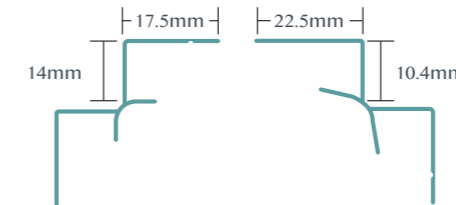

Internal Corner

ALUMINIUM OR *CHROME
Code: AAINT   Code: CHR-INT