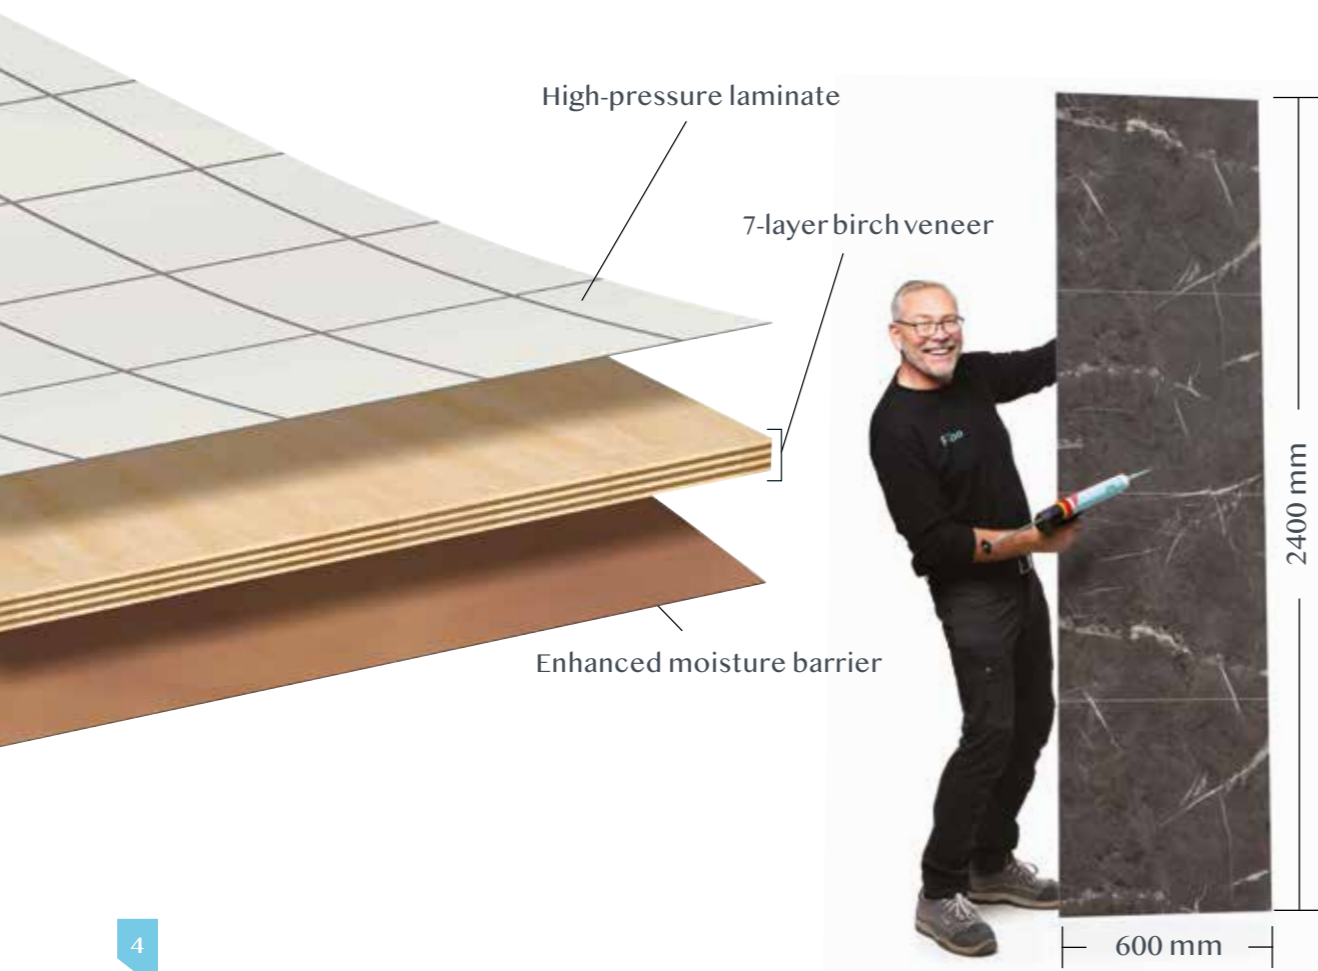

Five times quicker than tiles.
About a hundred times easier.

Installing Fibo wall panels couldn't be simpler.

Go to www.fibo.co.uk for full instructions and watch our 2-minute installation video.

To ensure a waterproof surface the assembly must always be done in accordance with our installation instructions.

Easy & cost effective

Fibo wall panels are designed to make installation easy and efficient.

The wall system can be mounted up to five times faster than tiles, and panels can be attached to the timber frame, tiles or plasterboard.

Fibo Aqualock 100% Waterproof

Our unique Aqualock 'click-lock' makes Fibo wall systems the perfect choice for both renovation and new buildings. Our unique system provides a 100% waterproof surface when used in conjunction with an approved sealant, such as Fibo Seal. Panels can be mounted directly onto timber frames, wall surfaces or tiles making the job quick and easy and the joints virtually invisible.