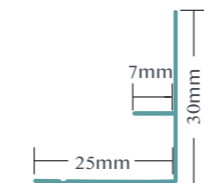

Hidden Internal Corner

ALUMINIUM ONLY
Code: RAINT-HP