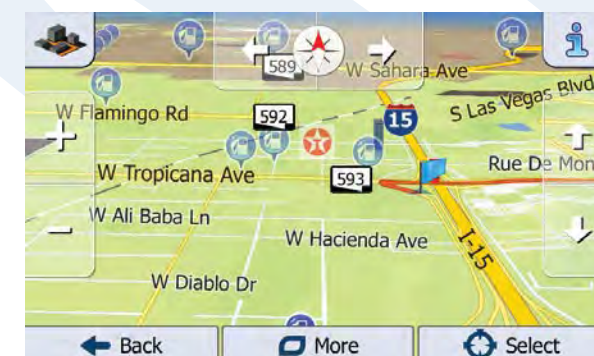

VRN-65HB - INCLUDES GPS NAVIGATION & ANDROID PHONELINK

ISO 2-DIN GPS NAVIGATION MULTIMEDIA RECEIVER W/ BLUETOOTH CONNECTIVITY, & 6.2" TOUCHSCREEN LCD

VRN-65HB GENERAL INFORMATION

2-DIN GPS DVD MULTIMEDIA SYSTEM W/ 6.2" LCD
ISO 2-DIN CHASSIS, MOUNTING BRACKETS INCLUDED
HD 6.2" 800x480 LCD W/ ADJUSTABLE BACKLIGHT
SMARTSENSE CLEAR GLASS CAPACTIVE TOUCHSCREEN
BLUETOOTH 4.0 PHONE CALLING + A2DP AUDIO STREAMING
RCA BACK-UP CAMERA INPUT W/ +12V AUTO-ON TRIGGER
10-BAND 14dB BOOST/CUT EQUALIZER W/ PRESET (VRN-65HB)
7-COLOR RGB LED ILLUMINATED KEYS & ACCENTS (VRN-65HBX)

DIGITAL MEDIA PLAYBACK

VIDEO & AUDIO PLAYBACK FROM DVD, DVDR, CD, & CDR Discs
VIDEO & AUDIO PLAYBACK FROM 64GB USB OR MICRO/TF SD CARD
720P MP4 & WMV VIDEO PLAYBACK; MP3 & WMA AUDIO PLAYBACK

AUDIO/VIDEO IN'S & OUT'S

6CH PREAMP RCA OUTPUTS; FRONT + REAR + VARIABLE SUBWOOFER
RCA A/V INPUT FOR EXTERNAL SOURCE INPUT + 2 RCA VIDEO OUTPUT
4CH. 300W MAX CLASS A/B FULL RANGE SPEAKER AMPLIFIER BUILT-IN

PHONELINK FOR ANDROID

ENABLED SMART DEVICE MIRRORS DISPLAY TO HEAD UNIT
2-WAY COMMUNICATION ENABLES MOBILE DEVICE CONTROL
STAY CONNECTED WITHOUT HANDLING DISTRACTING DEVICES
RETAINS USE OF SMART DEVICE'S VOICE RECOGNITION SERVICE
CONNECTION REQUIRES ORIGINAL USB CHARGING CABLE
1A USB CHARGING MAINTAINS BATTERY LIFE (REAR).

GPS NAVIGATION

TURN-BY-TURN GPS NAVIGATION W/ ROUTE GUIDANCE
USA MAP & +17 MILLION POINT-OF-INTEREST DATABASE
CHOOSE DESTINATION BY ADDRESS, POI, OR GPS LOCATION
ON-SCREEN & AUDIBLE TEXT-TO-SPEECH COMMANDS HIGHWAY & MAJOR ROAD LANE DEPARTURE GUIDANCE.

VRN-64HBL

ISO 2-DIN GPS NAVIGATION MULTIMEDIA RECEIVER W/ BLUETOOTH CONNECTIVITY, & 6.2" LCD

VRN-64HBL GENERAL INFORMATION