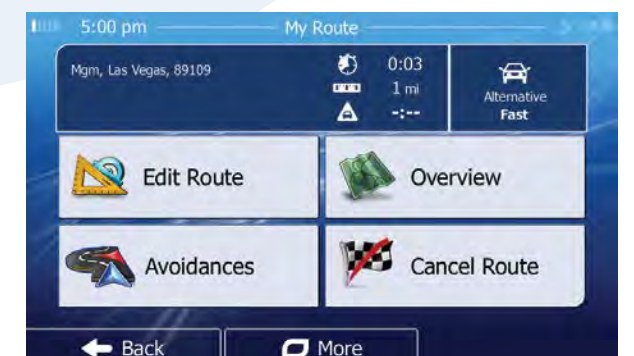

VRN-65HB - INCLUDES GPS NAVIGATION & ANDROID PHONELINK

ISO 2-DIN GPS NAVIGATION MULTIMEDIA RECEIVER W/ BLUETOOTH CONNECTIVITY, & 6.2" TOUCHSCREEN LCD

VRN-65HB GENERAL INFORMATION

2-DIN GPS DVD MULTIMEDIA SYSTEM W/ 6.2" LCD
ISO 2-DIN CHASSIS, MOUNTING BRACKETS INCLUDED
HD 6.2" 800x480 LCD W/ ADJUSTABLE BACKLIGHT
SMARTSENSE CLEAR GLASS CAPACTIVE TOUCHSCREEN
BLUETOOTH 4.0 PHONE CALLING + A2DP AUDIO STREAMING
RCA BACK-UP CAMERA INPUT W/ +12V AUTO-ON TRIGGER
10-BAND 14dB BOOST/CUT EQUALIZER W/ PRESET (VRN-65HB)
7-COLOR RGB LED ILLUMINATED KEYS & ACCENTS (VRN-65HBX)

DIGITAL MEDIA PLAYBACK

VIDEO & AUDIO PLAYBACK FROM DVD, DVDR, CD, & CDR Discs
VIDEO & AUDIO PLAYBACK FROM 64GB USB OR MICRO/TF SD CARD
720P MP4 & WMV VIDEO PLAYBACK; MP3 & WMA AUDIO PLAYBACK

AUDIO/VIDEO IN'S & OUT'S

6CH PREAMP RCA OUTPUTS; FRONT + REAR + VARIABLE SUBWOOFER
RCA A/V INPUT FOR EXTERNAL SOURCE INPUT + 2 RCA VIDEO OUTPUT
4CH. 300W MAX CLASS A/B FULL RANGE SPEAKER AMPLIFIER BUILT-IN

PHONELINK FOR ANDROID

ENABLED SMART DEVICE MIRRORS DISPLAY TO HEAD UNIT
2-WAY COMMUNICATION ENABLES MOBILE DEVICE CONTROL
STAY CONNECTED WITHOUT HANDLING DISTRACTING DEVICES
RETAINS USE OF SMART DEVICE'S VOICE RECOGNITION SERVICE
CONNECTION REQUIRES ORIGINAL USB CHARGING CABLE
1A USB CHARGING MAINTAINS BATTERY LIFE (REAR).

GPS NAVIGATION

TURN-BY-TURN GPS NAVIGATION W/ ROUTE GUIDANCE
USA MAP & +17 MILLION POINT-OF-INTEREST DATABASE
CHOOSE DESTINATION BY ADDRESS, POI, OR GPS LOCATION
ON-SCREEN & AUDIBLE TEXT-TO-SPEECH COMMANDS HIGHWAY & MAJOR ROAD LANE DEPARTURE GUIDANCE.

VRN-64HBL

ISO 2-DIN GPS NAVIGATION MULTIMEDIA RECEIVER W/ BLUETOOTH CONNECTIVITY, & 6.2" LCD

VRN-64HBL GENERAL INFORMATION