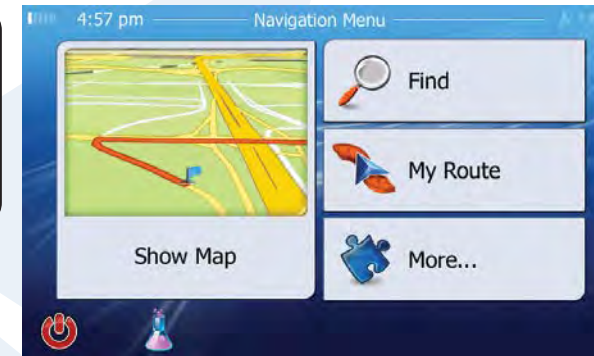

VRN-65HB - INCLUDES GPS NAVIGATION & ANDROID PHONELINK

ISO 2-DIN GPS NAVIGATION MULTIMEDIA RECEIVER W/ BLUETOOTH CONNECTIVITY, & 6.2" TOUCHSCREEN LCD

VRN-65HB GENERAL INFORMATION

2-DIN GPS DVD MULTIMEDIA SYSTEM W/ 6.2" LCD
ISO 2-DIN CHASSIS, MOUNTING BRACKETS INCLUDED
HD 6.2" 800x480 LCD W/ ADJUSTABLE BACKLIGHT
SMARTSENSE CLEAR GLASS CAPACTIVE TOUCHSCREEN
BLUETOOTH 4.0 PHONE CALLING + A2DP AUDIO STREAMING
RCA BACK-UP CAMERA INPUT W/ +12V AUTO-ON TRIGGER
10-BAND 14dB BOOST/CUT EQUALIZER W/ PRESET (VRN-65HB)
7-COLOR RGB LED ILLUMINATED KEYS & ACCENTS (VRN-65HBX)

DIGITAL MEDIA PLAYBACK

VIDEO & AUDIO PLAYBACK FROM DVD, DVDR, CD, & CDR Discs
VIDEO & AUDIO PLAYBACK FROM 64GB USB OR MICRO/TF SD CARD
720P MP4 & WMV VIDEO PLAYBACK; MP3 & WMA AUDIO PLAYBACK

AUDIO/VIDEO IN'S & OUT'S

6CH PREAMP RCA OUTPUTS; FRONT + REAR + VARIABLE SUBWOOFER
RCA A/V INPUT FOR EXTERNAL SOURCE INPUT + 2 RCA VIDEO OUTPUT
4CH. 300W MAX CLASS A/B FULL RANGE SPEAKER AMPLIFIER BUILT-IN

PHONELINK FOR ANDROID

ENABLED SMART DEVICE MIRRORS DISPLAY TO HEAD UNIT
2-WAY COMMUNICATION ENABLES MOBILE DEVICE CONTROL
STAY CONNECTED WITHOUT HANDLING DISTRACTING DEVICES
RETAINS USE OF SMART DEVICE'S VOICE RECOGNITION SERVICE
CONNECTION REQUIRES ORIGINAL USB CHARGING CABLE
1A USB CHARGING MAINTAINS BATTERY LIFE (REAR).

GPS NAVIGATION

TURN-BY-TURN GPS NAVIGATION W/ ROUTE GUIDANCE
USA MAP & +17 MILLION POINT-OF-INTEREST DATABASE
CHOOSE DESTINATION BY ADDRESS, POI, OR GPS LOCATION
ON-SCREEN & AUDIBLE TEXT-TO-SPEECH COMMANDS HIGHWAY & MAJOR ROAD LANE DEPARTURE GUIDANCE.

VRN-64HBL

ISO 2-DIN GPS NAVIGATION MULTIMEDIA RECEIVER W/ BLUETOOTH CONNECTIVITY, & 6.2" LCD

VRN-64HBL GENERAL INFORMATION