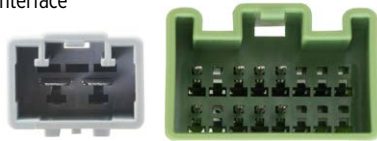

2004-14 VOLVO XC90 /

2004-15 VOLKSWAGEN /

Link + Interface with SWC Retention

Vehicles with Volvo Green (16 Pin) and Gray (2 Pin) Connector

- Does Not Retain Factory Amplified Stereo System & Fiber Optic Amplifier
- Provides Analog +12V Output for Variable Dash Illumination
- Provides NAV Outputs (Brake, Reverse, Speed Sense)
- Provides +12V ACC Via Data-Bus Interface
- Retains Fiber Optic Amplifier

LPV025