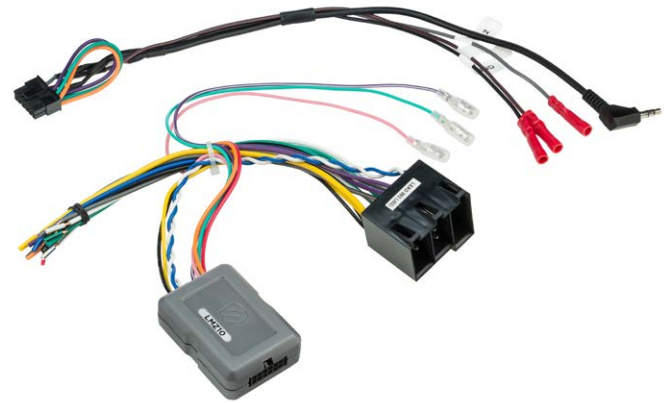

LPLR25

2006-12 RANGE ROVER VOGUE //

Link + Interface with SWC Retention

Vehicles with Range Rover (20 Pin) Connector

- Provides Analog +12V Output for Variable Dash Illumination
- Provides NAV Outputs (Brake, Reverse, Speed Sense)
- Retains Audio and Phone Steering Wheel Controls
- Provides +12V ACC Via Data-Bus Interface
- Fiber Optic Network Integration
- Retains Fiber Optic Amplifier

LPLR15

2007-14 LAND ROVER LR2 TD4 //

Link + Interface with SWC Retention

Vehicles with Range Rover Gray (14 Pin) and Green (10 Pin) Connector

- Provides Analog +12V Output for Variable Dash Illumination
- Includes Chime Module to Replace Safety / Warning Chimes
- Provides NAV Outputs (Brake, Reverse, Speed Sense)
- Retains Audio and Phone Steering Wheel Controls
- Provides +12V ACC Via Data-Bus Interface
- Fiber Optic Network Integration
- Retains Fiber Optic Amplifier

LPLR35

2007-15 SELECT MAZDA //

Link + Interface with SWC Retention

Vehicles with Mazda (24 Pin) Connector

- Provides Analog +12V Output for Variable Dash Illumination
- Provides NAV Outputs (Brake, Reverse, Speed Sense)
- Retains Audio and Phone Steering Wheel Controls
- Provides +12V ACC Via Data-Bus Interface
- Retains Factory Amplified Stereo System