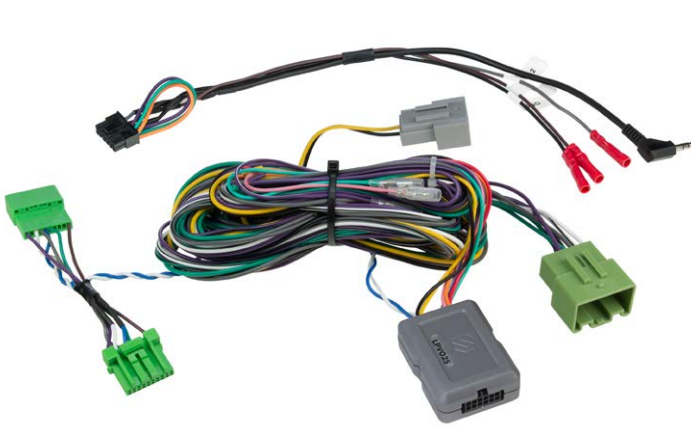

2004-14 VOLVO XC90 /

2004-15 VOLKSWAGEN /

Link + Interface with SWC Retention

Vehicles with Volvo Green (16 Pin) and Gray (2 Pin) Connector

- Does Not Retain Factory Amplified Stereo System & Fiber Optic Amplifier
- Provides Analog +12V Output for Variable Dash Illumination
- Provides NAV Outputs (Brake, Reverse, Speed Sense)
- Provides +12V ACC Via Data-Bus Interface
- Retains Fiber Optic Amplifier

LPV025

Link Interface with SWC Retention

Vehicles with Quadlock (40 Pin) Connector

- Provides Analog +12V Output for Variable Dash Illumination
- Not for Use on Vehicles w/Fender or Dynaudio Systems
- Provides NAV Outputs (Brake, Reverse, Speed Sense)
- Retains Audio and Phone Steering Wheel Controls
- Provides +12V ACC Via Data-Bus Interface

LVW20

2016-UP SELECT VOLKSWAGEN /

2011-15 SELECT VOLKSWAGEN /

Link Interface with SWC Retention

Vehicles with Quadlock (52 Pin) Connector

- Retains Audio and Phone Steering Wheel Controls
- Provides +12V ACC Via Data-Bus Interface

LVW10

Link + Interface with SWC Retention

Vehicles with Quadlock (40 Pin) Connector

- Provides Analog +12V Output for Variable Dash Illumination
- Retains Audio and Phone Steering Wheel Controls
- For Vehicles with Fender Amplified Systems
- Provides +12V ACC Via Data-Bus Interface
- Retains Factory Amplified Stereo System

LPVW25