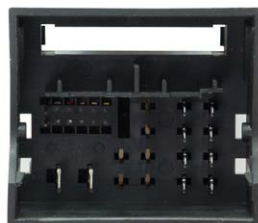

2004-14 VOLVO XC90 /

2004-15 VOLKSWAGEN /

Link + Interface with SWC Retention

Vehicles with Volvo Green (16 Pin) and Gray (2 Pin) Connector

- Does Not Retain Factory Amplified Stereo System & Fiber Optic Amplifier
- Provides Analog +12V Output for Variable Dash Illumination
- Provides NAV Outputs (Brake, Reverse, Speed Sense)
- Provides +12V ACC Via Data-Bus Interface
- Retains Fiber Optic Amplifier

LPV025

Link Interface with SWC Retention

Vehicles with Quadlock (40 Pin) Connector

- Provides Analog +12V Output for Variable Dash Illumination
- Not for Use on Vehicles w/Fender or Dynaudio Systems
- Provides NAV Outputs (Brake, Reverse, Speed Sense)
- Retains Audio and Phone Steering Wheel Controls
- Provides +12V ACC Via Data-Bus Interface

LVW20

2016-UP SELECT VOLKSWAGEN /

2011-15 SELECT VOLKSWAGEN /

Link Interface with SWC Retention

Vehicles with Quadlock (52 Pin) Connector

- Retains Audio and Phone Steering Wheel Controls
- Provides +12V ACC Via Data-Bus Interface

LVW10

Link + Interface with SWC Retention

Vehicles with Quadlock (40 Pin) Connector

- Provides Analog +12V Output for Variable Dash Illumination
- Retains Audio and Phone Steering Wheel Controls
- For Vehicles with Fender Amplified Systems
- Provides +12V ACC Via Data-Bus Interface
- Retains Factory Amplified Stereo System

LPVW25