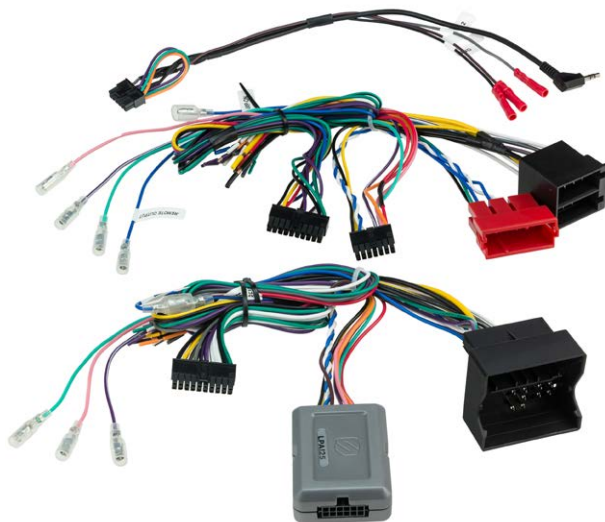

2004-15 SELECT AUDI //

Link Interface with SWC Retention

For Vehicles with Fakra (40 Pin) Connector

- Provides +12V ACC Via Data-Bus Interface
- Provides NAV Outputs (Brake, Reverse, Speed Sense)
- Provides Analog +12V Output for Variable Dash Illumination
- Retains Audio and Phone Steering Wheel Controls
- Retains Audi Bose systems with LINK+ LP2EUAR Module

LA110

1995-07 SELECT BMW // AND MINI COOPER

Link Interface with SWC Retention

Vehicles with BMW Round Pin (17 Pin) Connector

- Retains Audio and Phone Steering Wheel Controls
- Not for use with Fiber Optic Amplified Systems

LBW10

2002-15 SELECT AUDI //

Link + Interface with SWC Retention

Vehicle with Quadlock Connector (40 Pin) and ISO Connector (36 Pin)

- Provides Analog +12V Output for Variable Dash Illumination
- Retains Audi Bose Systems with LINK+ LP4EUAR Module
- Provides NAV Outputs (Brake, Reverse, Speed Sense)
- Retains Audio and Phone Steering Wheel Controls
- Provides +12V ACC Via Data-Bus Interface