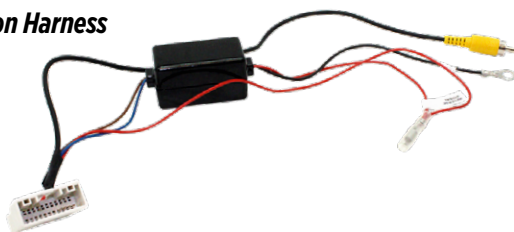

2010-UP SELECT NISSAN // PATHFINDER AND ROGUE

Camera Retention Harness
CRTNN01