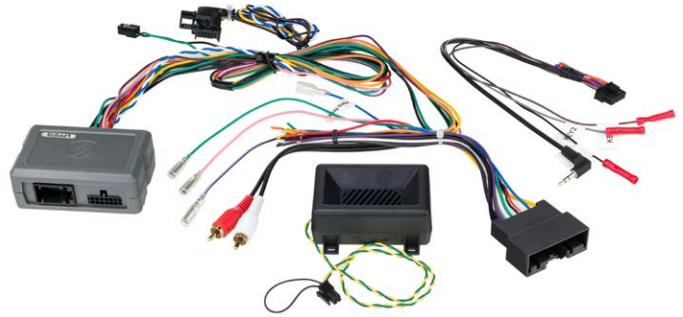

LBW20

AUDI LINK+ 2 CHANNEL

AMPLIFIER RETENTION ADD-ON //

- Retains Factory Amplified Stereo System
- For use with LA110 Interface
- Provides 2-Channel RCA Leads and Digital AmpControl for 2-Channel Amplified Systems

LP2EUAR

2001-06 SELECT MINI COOPER //

Link + Interface with SWC Retention

Vehicles with Quadlock (40 Pin) Connector

- Retains Audio and Phone Steering Wheel Controls
- Retains Harman Kardon Amplified System
- Retains Fade Adjustments

LPBW25

AUDI / BMW LINK+ 4 CHANNEL

AMPLIFIER RETENTION ADD-ON //

- Retains Factory Amplified Stereo System
- For use with LPA125 Interface
- Provides 4-Channel RCA Leads and Digital AmpControl for 4-Channel Amplified Systems

LP2EUAR

**2004-17 SELECT CHRYSLER /
DODGE/JEEP/RAM**

Link + Interface with SWC Retention

Includes Both (22 Pin) Early and Late Style Connectors

- Provides Analog +12V Output for Variable Dash Illumination
- Provides NAV Outputs (Brake, Reverse, Speed Sense)
- Retains Audio and Phone Steering Wheel Controls
- Provides +12V ACC Via Data-Bus Interface
- Retains Factory Amplified Stereo System