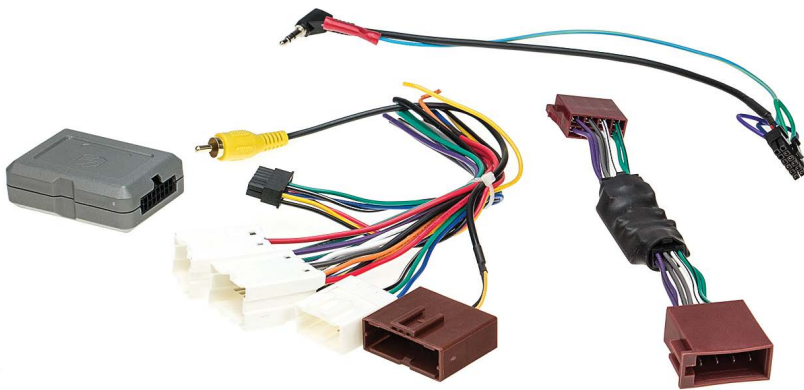

2016-UP KIA SORENTO //

For vehicles with Auto Climate Control
Complete Installation Solution with DDR

- Includes Chime Module to Replace Safety and Warning Chimes
- Provides NAV Outputs (Brake, Reverse, Speed Sense)
- Retains Audio and Phone Steering Wheel Controls
- Retains Display of Factory Climate Control
- Provides +12V ACC Via Data-Bus Interface