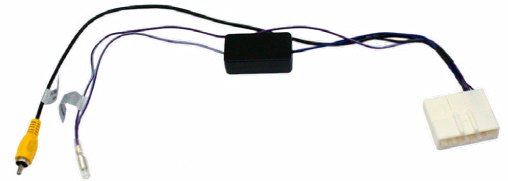

Camera Retention Harness
CRTII01

2010-UP SELECT NISSAN // PATHFINDER AND ROGUE

Camera Retention Harness
CRTNN01

2015 NISSAN FRONTIER //

Camera Retention Harness
CRTNN02

2015 SUBARU XV, OUTBACK, // FORESTER, IMPREZA