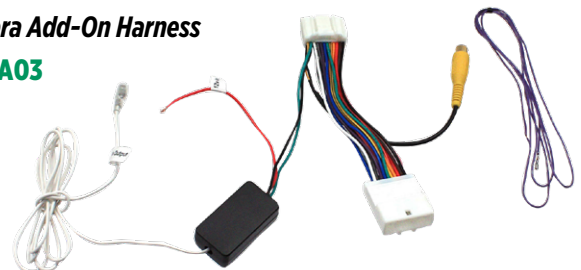

Camera Retention Harness
CRTSU01

2014-UP TOYOTA //

Camera Retention Harness 16 Pin
CRTTA01

2012-15 TOYOTA //

Camera Retention Harness 24 Pin
CRTTA02

2014-UP TOYOTA //

Camera Add-On Harness
CRTTA03

APPLICATION GUIDE