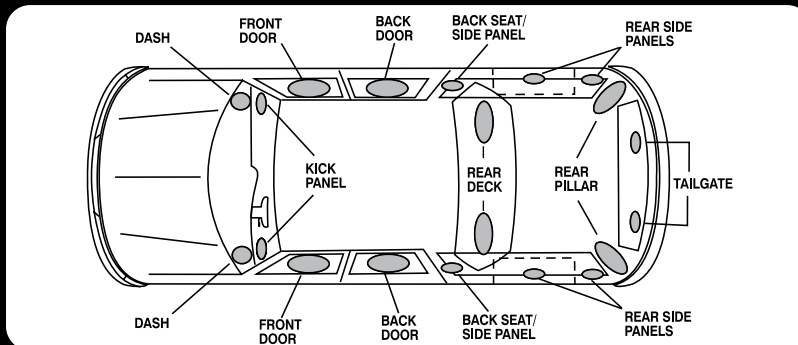

INSTALLATION KITS

Locate your vehicle in the application guide. Cross reference your particular vehicle to the car stereo you have purchased. You will find the model number of an installation kit for each style of stereo mount.

SPEAKERS

Locate your vehicle in the application guide pages and cross reference the front and rear speaker columns. You will find the factory equipped speaker size for each location at the top of the page.

This will help you choose the CORRECT SIZE and LOCATION for installing or replacing the speakers in your vehicle. Some vehicles have suitable speaker mounting locations where there are no factory equipped speakers. Those listings will be noted with the word "MOD, (Modify)". These speaker installations require cutting and adding wire to install them in the vehicle.