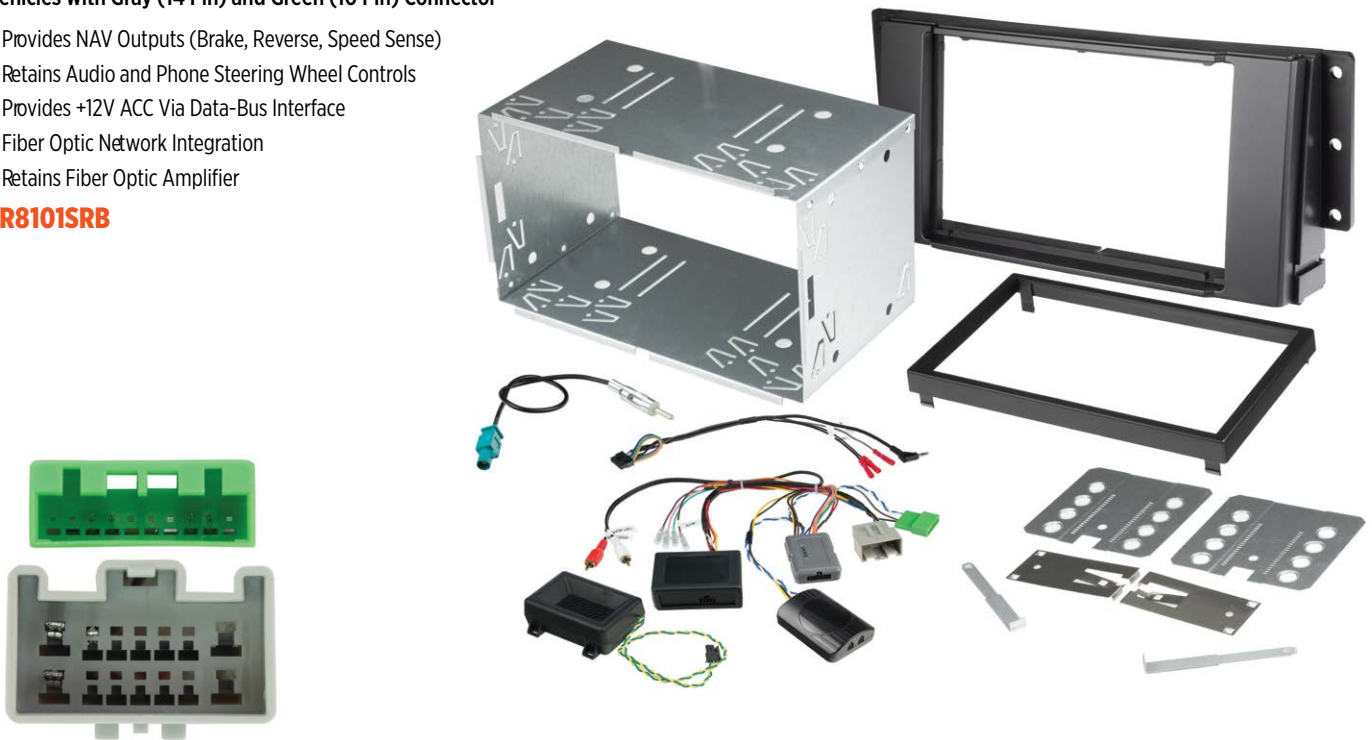

KA2420SWCB

2007-14 LAND ROVER LR2 //

DDIN with Steering Wheel Control

Vehicles with Gray (14 Pin) and Green (10 Pin) Connector

- Provides NAV Outputs (Brake, Reverse, Speed Sense)
- Retains Audio and Phone Steering Wheel Controls
- Provides +12V ACC Via Data-Bus Interface
- Fiber Optic Network Integration
- Retains Fiber Optic Amplifier

LR8101SRB

2003-12 RANGE ROVER //

Vehicles with (20 Pin) Connector

- Provides NAV Outputs (Brake, Reverse, Speed Sense)
- Retains Audio and Phone Steering Wheel Controls
- Provides +12V ACC Via Data-Bus Interface
- Fiber Optic Network Integration
- Retains Fiber Optic Amplifier

LR8102SRB

2006-09 RANGE ROVER SPORT //

Vehicles with (20 Pin) Connector

- Provides NAV Outputs (Brake, Reverse, Speed Sense)
- Retains Audio and Phone Steering Wheel Controls
- Provides +12V ACC Via Data-Bus Interface
- Fiber Optic Network Integration
- Retains Fiber Optic Amplifier