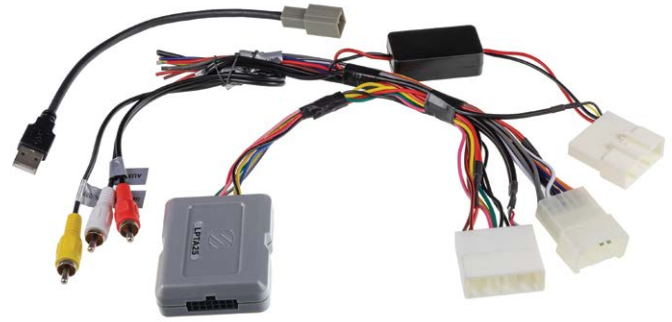

LPE10

2003-14 SELECT TOYOTA /

Link Interface with SWC Retention

Vehicles with Toyota (20 Pin) Connector

- Retains Audio and Phone Steering Wheel Controls
- Not for Use with JBL Amplified Systems
- Retains Factory AUX Input

LTA10

2003-14 SELECT TOYOTA //

Link + Interface with SWC Retention

Vehicles with Toyota (20 Pin) Connector

- Retains JBL, Harman Kardon, Mark Levinson, and other Factory Amplified Systems
- Retains Audio and Phone Steering Wheel Controls
- Retains Factory AUX Input

LPTA15

2012-UP SELECT TOYOTA //

Link + Interface with SWC Retention

Vehicles with Toyota (28 Pin) Connector

- Provides Analog +12V Output for Variable Dash Illumination
- Provides NAV Outputs (Brake, Reverse, Speed Sense)
- Retains Audio and Phone Steering Wheel Controls
- Retains Factory Amplified Stereo System
- Retains Factory AUX and USB input
- Includes Antenna Adapter
- Retains Back Up Camera