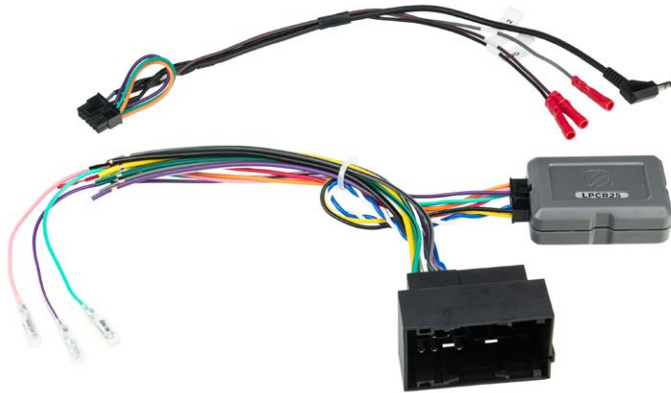

2012-UP SELECT FORD /

Link + Interface with SWC Retention

Vehicles with Ford (24 Pin) Connector

- Includes Chime Module to Replace Safety and Warning Chimes
- Provides NAV Outputs (Brake, Reverse, Speed Sense)
- Retains Audio and Phone Steering Wheel Controls
- Provides +12V ACC Via Data-Bus Interface

LPFD15