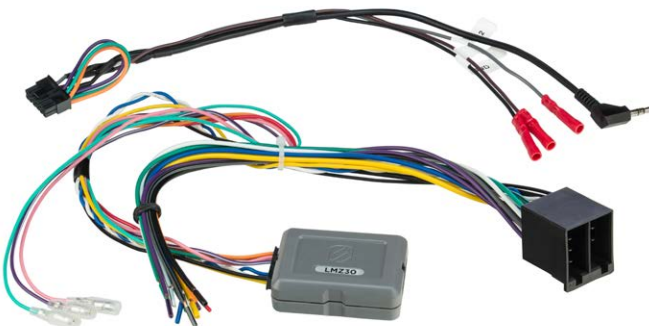

2001-04 MERCEDES C-CLASS //

Link Interface with SWC Retention

Vehicles with "Audio 10" Head Units with 16 Pin ISO Connector

- Provides Analog +12V Output for Variable Dash Illumination
- Provides NAV Outputs (Brake, Reverse, Speed Sense)
- Retains Audio and Phone Steering Wheel Controls
- Provides +12V ACC Via Data-Bus Interface

LMZ30