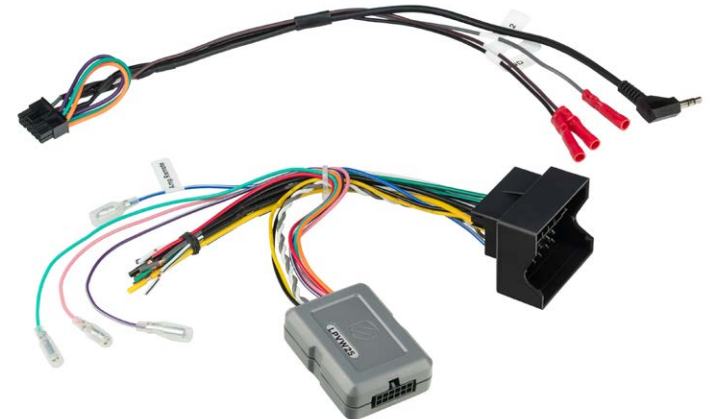

LPV025

Link Interface with SWC Retention

Vehicles with Quadlock (40 Pin) Connector

- Provides Analog +12V Output for Variable Dash Illumination
- Not for Use on Vehicles w/Fender or Dynaudio Systems
- Provides NAV Outputs (Brake, Reverse, Speed Sense)
- Retains Audio and Phone Steering Wheel Controls
- Provides +12V ACC Via Data-Bus Interface

LVW20

2016-UP SELECT VOLKSWAGEN /

2011-15 SELECT VOLKSWAGEN /

Link Interface with SWC Retention

Vehicles with Quadlock (52 Pin) Connector

- Retains Audio and Phone Steering Wheel Controls
- Provides +12V ACC Via Data-Bus Interface

LVW10

Link + Interface with SWC Retention

Vehicles with Quadlock (40 Pin) Connector

- Provides Analog +12V Output for Variable Dash Illumination
- Retains Audio and Phone Steering Wheel Controls
- For Vehicles with Fender Amplified Systems
- Provides +12V ACC Via Data-Bus Interface
- Retains Factory Amplified Stereo System