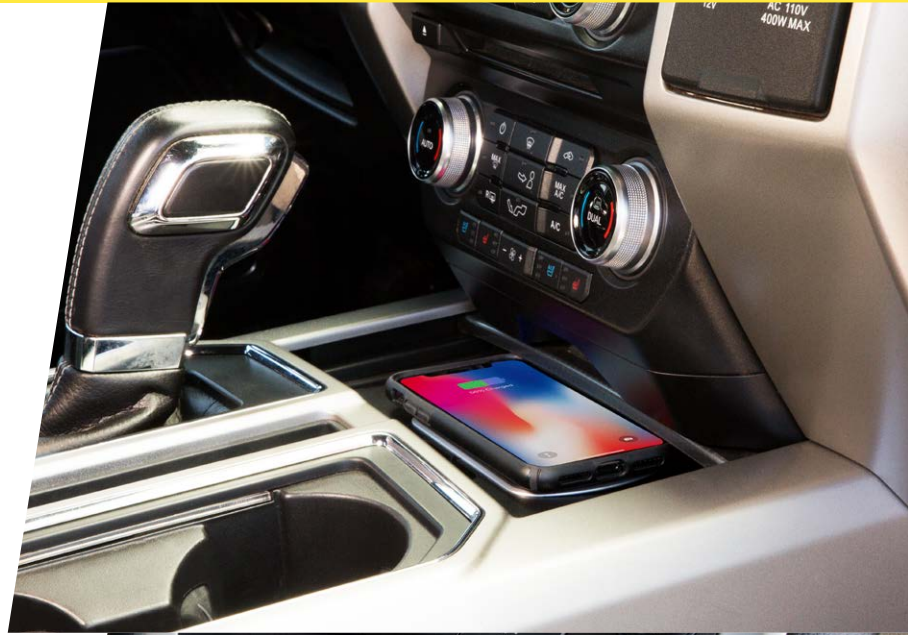

2015-16 FORD F-150 //

5/10W Wireless Fast charge

1. Foreign Object Detection
   - Vehicle Specific T-harness
2. **Qi** | Qi CERTIFIED

FDQ01