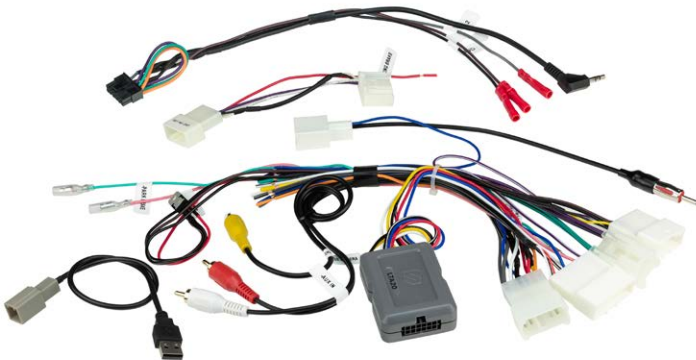

LTA10

2003-14 SELECT TOYOTA //

Link + Interface with SWC Retention

Vehicles with Toyota (20 Pin) Connector

- Retains JBL, Harman Kardon, Mark Levinson, and other Factory Amplified Systems
- Retains Audio and Phone Steering Wheel Controls
- Retains Factory AUX Input

LPTA15

2012-UP SELECT TOYOTA //

Link + Interface with SWC Retention

Vehicles with Toyota (28 Pin) Connector

- Provides Analog +12V Output for Variable Dash Illumination
- Provides NAV Outputs (Brake, Reverse, Speed Sense)
- Retains Audio and Phone Steering Wheel Controls
- Retains Factory Amplified Stereo System
- Retains Factory AUX and USB input
- Includes Antenna Adapter
- Retains Back Up Camera

LPTA25

2012-UP SELECT TOYOTA //

Link Interface with SWC Retention

Vehicles with Toyota (28 Pin) Connector

- Provides Analog +12V Output for Variable Dash Illumination
- Provides NAV Outputs (Brake, Reverse, Speed Sense)
- Not for use w/JBL Amplified Systems
- Retains Factory AUX and USB Input
- Includes Antenna Adapter
- Retains Back up Camera