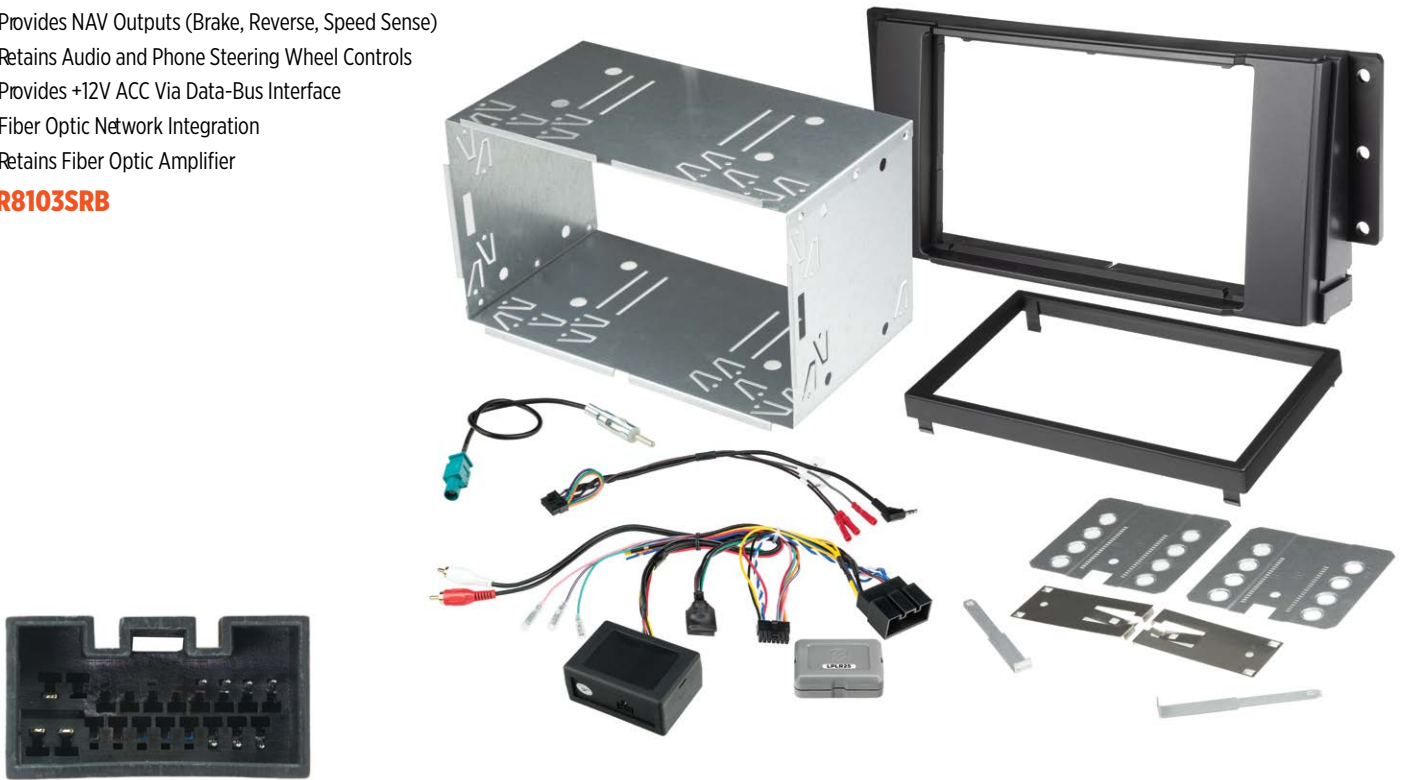

2006-09 RANGE ROVER SPORT //

Vehicles with (20 Pin) Connector

- Provides NAV Outputs (Brake, Reverse, Speed Sense)
- Retains Audio and Phone Steering Wheel Controls
- Provides +12V ACC Via Data-Bus Interface
- Fiber Optic Network Integration
- Retains Fiber Optic Amplifier

LR8103SRB