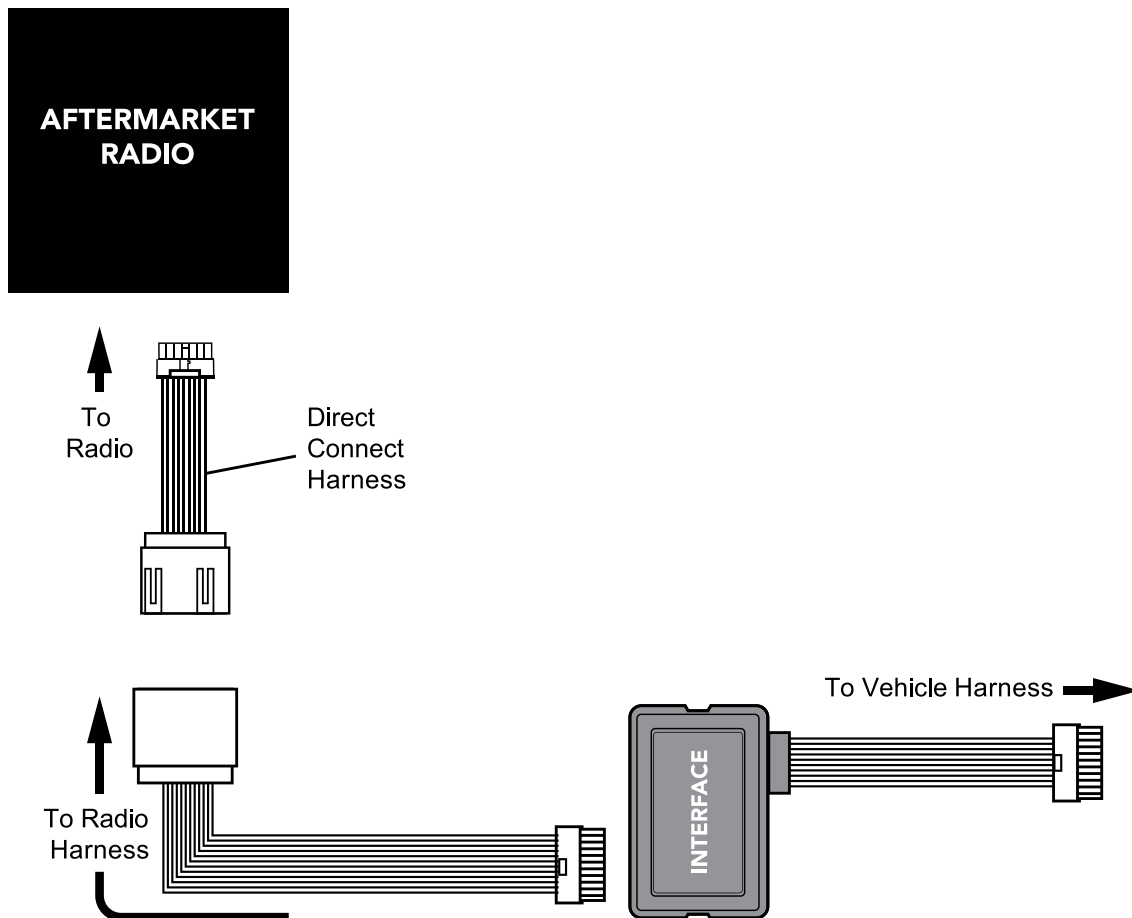

LINK AND LINK+ PLUG AND PLAY HARNESSES

Scosche introduces the first of its kind, Plug and Play Direct Connect harnesses for Link and Link+ Interfaces. You can easily connect and install any Alpine, JVC, Kenwood, Pioneer or Sony radio with speed and accuracy.

- *Reduces installation time*
- *Reduces potential wiring errors*
- *No SWC programming required*

Available Models:

LLPSON12	Sony Radio Link / Link+ PnP Harness (Single and Double DIN)
LLPPIO1	Pioneer Radio Link / Link+ PnP Harness (Single DIN)
LLPPIO2	Pioneer Radio Link / Link+ PnP Harness (Double DIN)
LLPJVK1	JVC / Kenwood Link / Link+ PnP Harness (Single DIN)
LLPJVK2	JVC / Kenwood Link / Link+ PnP Harness (Double DIN)
LLPALP12	Alpine Radio Link / Link+ PnP Harness (Single and Double DIN)