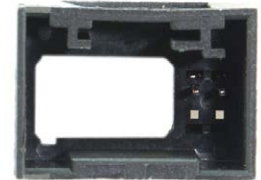

2001-04 MERCEDES C-CLASS //

Link Interface with SWC Retention

Vehicles with "Audio 10" Head Units with 16 Pin ISO Connector

- Provides Analog +12V Output for Variable Dash Illumination
- Provides NAV Outputs (Brake, Reverse, Speed Sense)
- Retains Audio and Phone Steering Wheel Controls
- Provides +12V ACC Via Data-Bus Interface

LMZ30