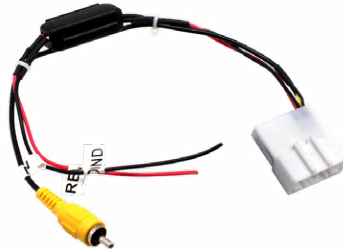

2015-UP HYUNDAI TUSCON //

Camera Retention Harness
CRTHY01