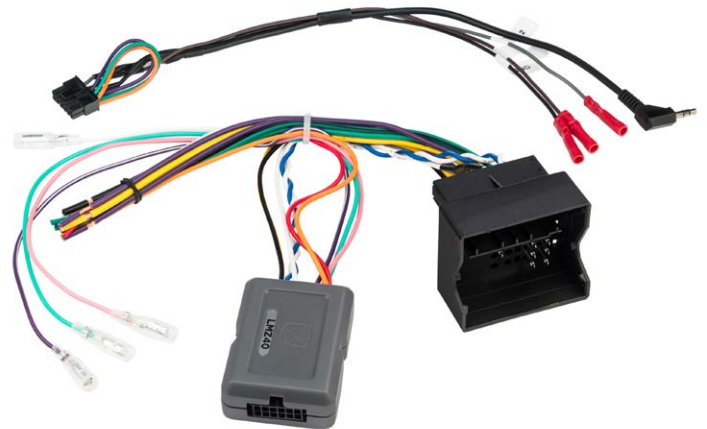

2003-10 SELECT MERCEDES //

Link Interface with SWC Retention

Vehicles with "Audio 20" Head Units with Quadlock (40 Pin) Connector

- Provides Analog +12V Output for Variable Dash Illumination
- Provides NAV Outputs (Brake, Reverse, Speed Sense)
- Retains Audio and Phone Steering Wheel Controls
- Provides +12V ACC Via Data-Bus Interface
- Fiber Optic Network Integration
- Retains Fiber Optic Amplifier

LMZ40