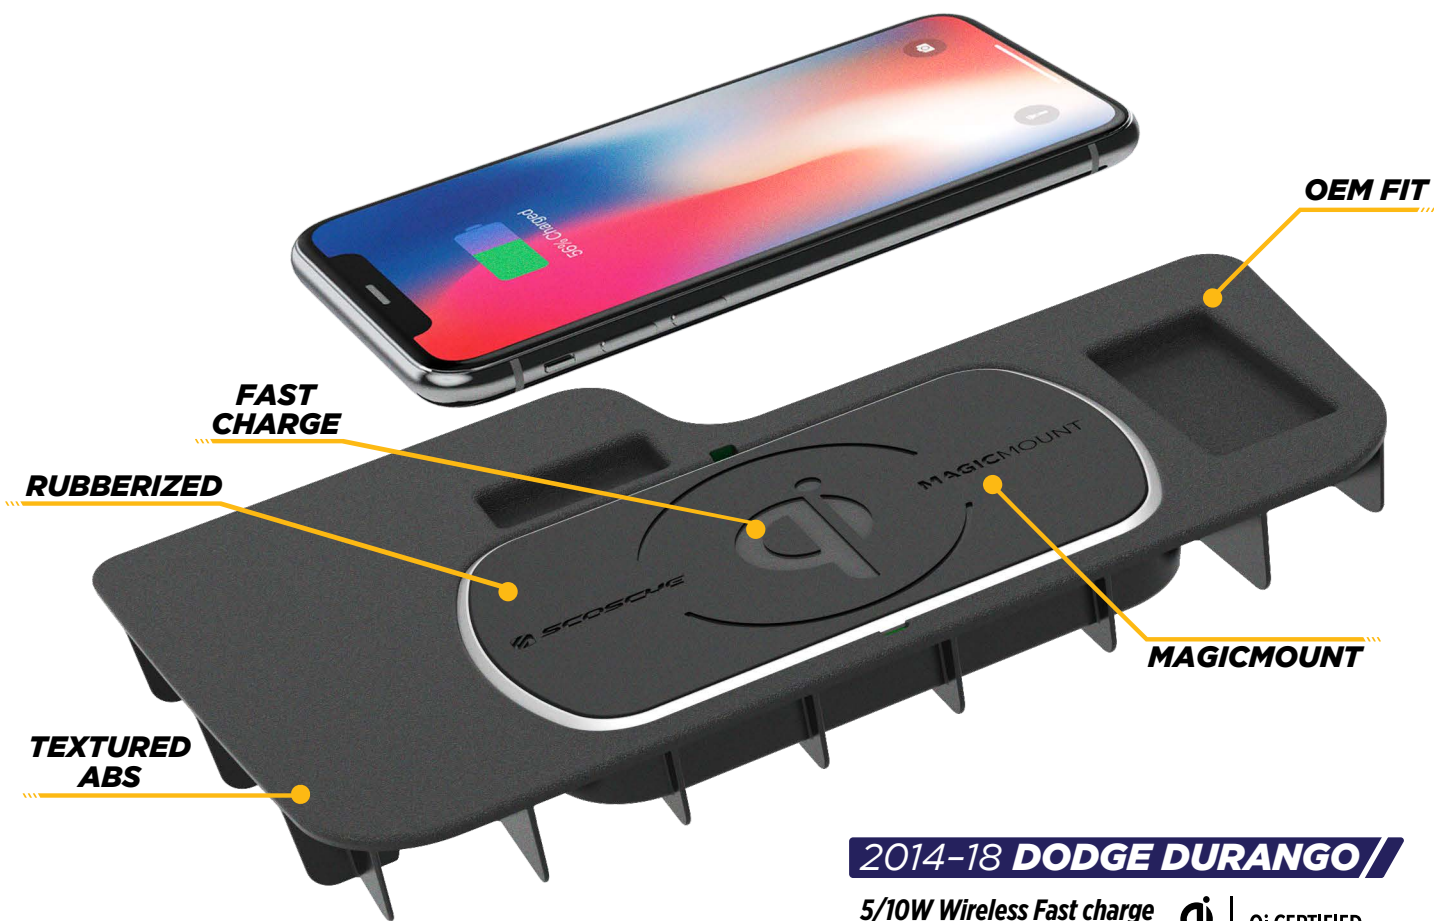

SCOSCHE MAGICMOUNT™ PRO CHARGE WIRELESS CHARGING MOUNTS

"B&B Electronics is extremely proud to be the exclusive national distributor of Scosche products in Canada. Everything from dash kits, MagicMounts, EFX and Qi wireless chargers are made to the highest standard of quality. The customer service provided from the staff at Scosche is some of the best in the industry."

- Geoff Theoret, Product Manager, B&B Electronics, Edmonton, Canada

2014-18 DODGE DURANGO

5/10W Wireless Fast charge Qi CERTIFIED
CRQ04

All Scosche wireless charging products are Qi-Certified, which means they have undergone rigorous testing to ensure safety, interoperability and energy efficiency. Scosche is proud to be a member of The Wireless Power Consortium (WPC) the organization that created and enforces the Qi-Charging Certification Process.

The MagicMount Pro Charge combines the latest (and safest) Qi Wireless Charging technology with the #1 U.S. mount brand. It is Qi-Certified for compatibility with current and future Qi-enabled devices, as well as cases, receivers and battery covers. It provides up to 10W of charging power, and supports Apple, Samsung and Google Fast Charge. Additionally, Scosche's Qi-enabled chargers have advanced safety features such as foreign object detection.