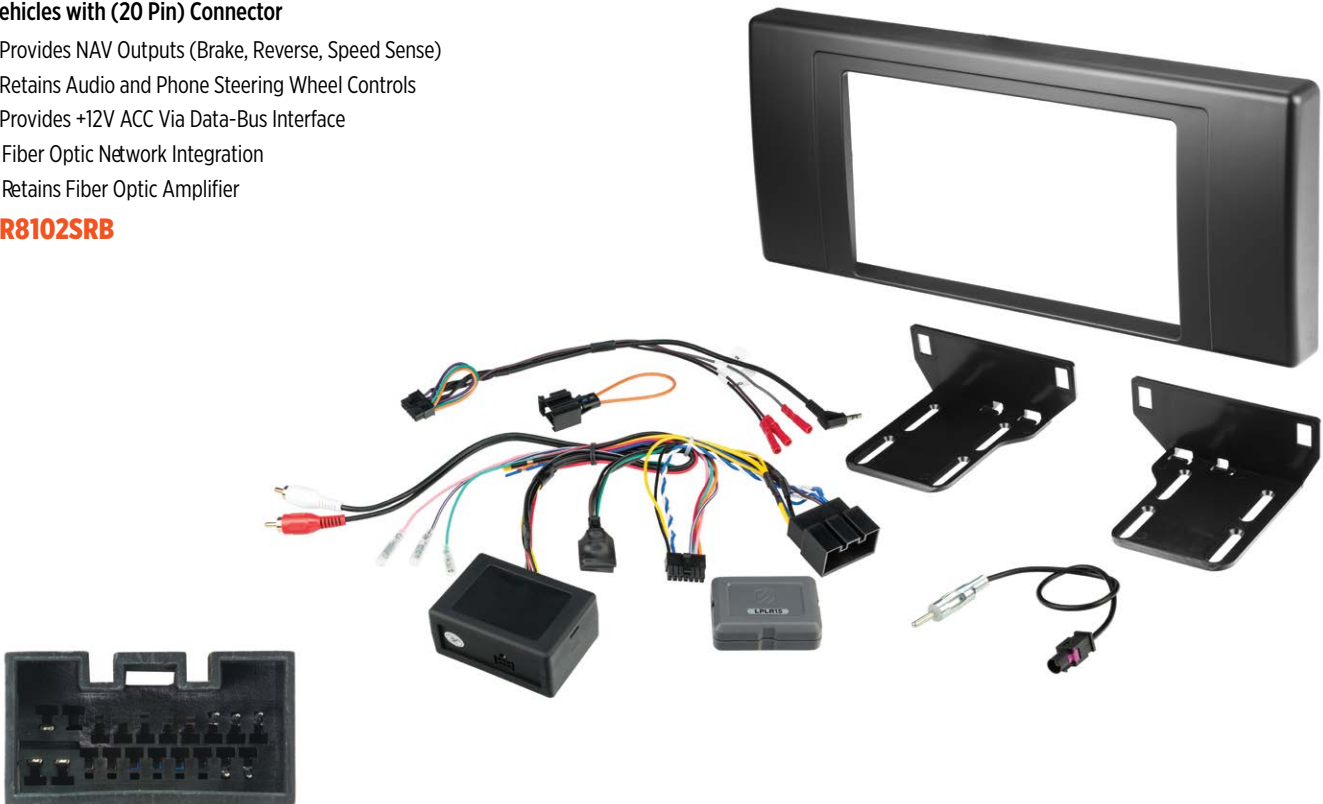

LR8101SRB

2003-12 RANGE ROVER //

Vehicles with (20 Pin) Connector

- Provides NAV Outputs (Brake, Reverse, Speed Sense)
- Retains Audio and Phone Steering Wheel Controls
- Provides +12V ACC Via Data-Bus Interface
- Fiber Optic Network Integration
- Retains Fiber Optic Amplifier

LR8102SRB

2006-09 RANGE ROVER SPORT //

Vehicles with (20 Pin) Connector

- Provides NAV Outputs (Brake, Reverse, Speed Sense)
- Retains Audio and Phone Steering Wheel Controls
- Provides +12V ACC Via Data-Bus Interface
- Fiber Optic Network Integration
- Retains Fiber Optic Amplifier