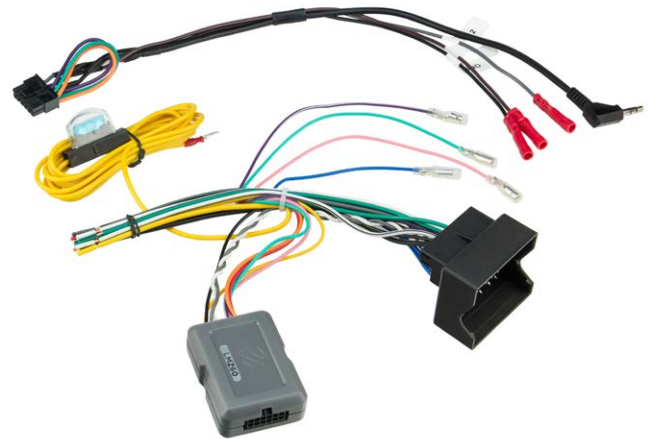

LMZ30

2003-10 SELECT MERCEDES //

Link Interface with SWC Retention

Vehicles with "Audio 20" Head Units with Quadlock (40 Pin) Connector

- Provides Analog +12V Output for Variable Dash Illumination
- Provides NAV Outputs (Brake, Reverse, Speed Sense)
- Retains Audio and Phone Steering Wheel Controls
- Provides +12V ACC Via Data-Bus Interface
- Fiber Optic Network Integration
- Retains Fiber Optic Amplifier

LMZ40

2012-14 MERCEDES C-CLASS

Link + Interface with SWC Retention

Vehicles with Fakra (16 Pin) Connector

- Provides Analog +12V Output for Variable Dash Illumination
- Provides NAV Outputs (Brake, Reverse, Speed Sense)
- Retains Audio and Phone Steering Wheel Controls
- Provides +12V ACC Via Data-Bus Interface
- Retains Date and Time Settings via SWC