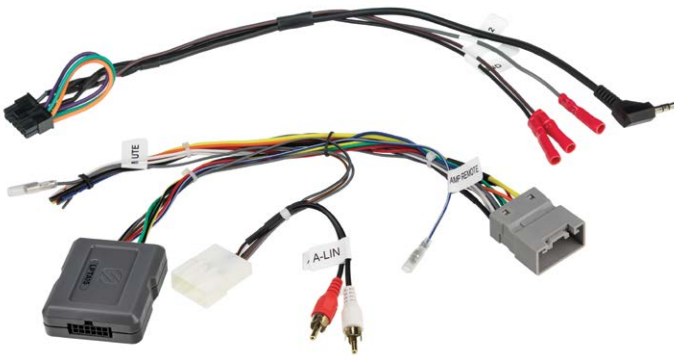

LPE10

2003-14 SELECT TOYOTA /

Link Interface with SWC Retention

Vehicles with Toyota (20 Pin) Connector

- Retains Audio and Phone Steering Wheel Controls
- Not for Use with JBL Amplified Systems
- Retains Factory AUX Input

LTA10

2003-14 SELECT TOYOTA //

Link + Interface with SWC Retention

Vehicles with Toyota (20 Pin) Connector

- Retains JBL, Harman Kardon, Mark Levinson, and other Factory Amplified Systems
- Retains Audio and Phone Steering Wheel Controls
- Retains Factory AUX Input

LPTA15

2012-UP SELECT TOYOTA //

Link + Interface with SWC Retention

Vehicles with Toyota (28 Pin) Connector

- Provides Analog +12V Output for Variable Dash Illumination
- Provides NAV Outputs (Brake, Reverse, Speed Sense)
- Retains Audio and Phone Steering Wheel Controls
- Retains Factory Amplified Stereo System
- Retains Factory AUX and USB input
- Includes Antenna Adapter
- Retains Back Up Camera