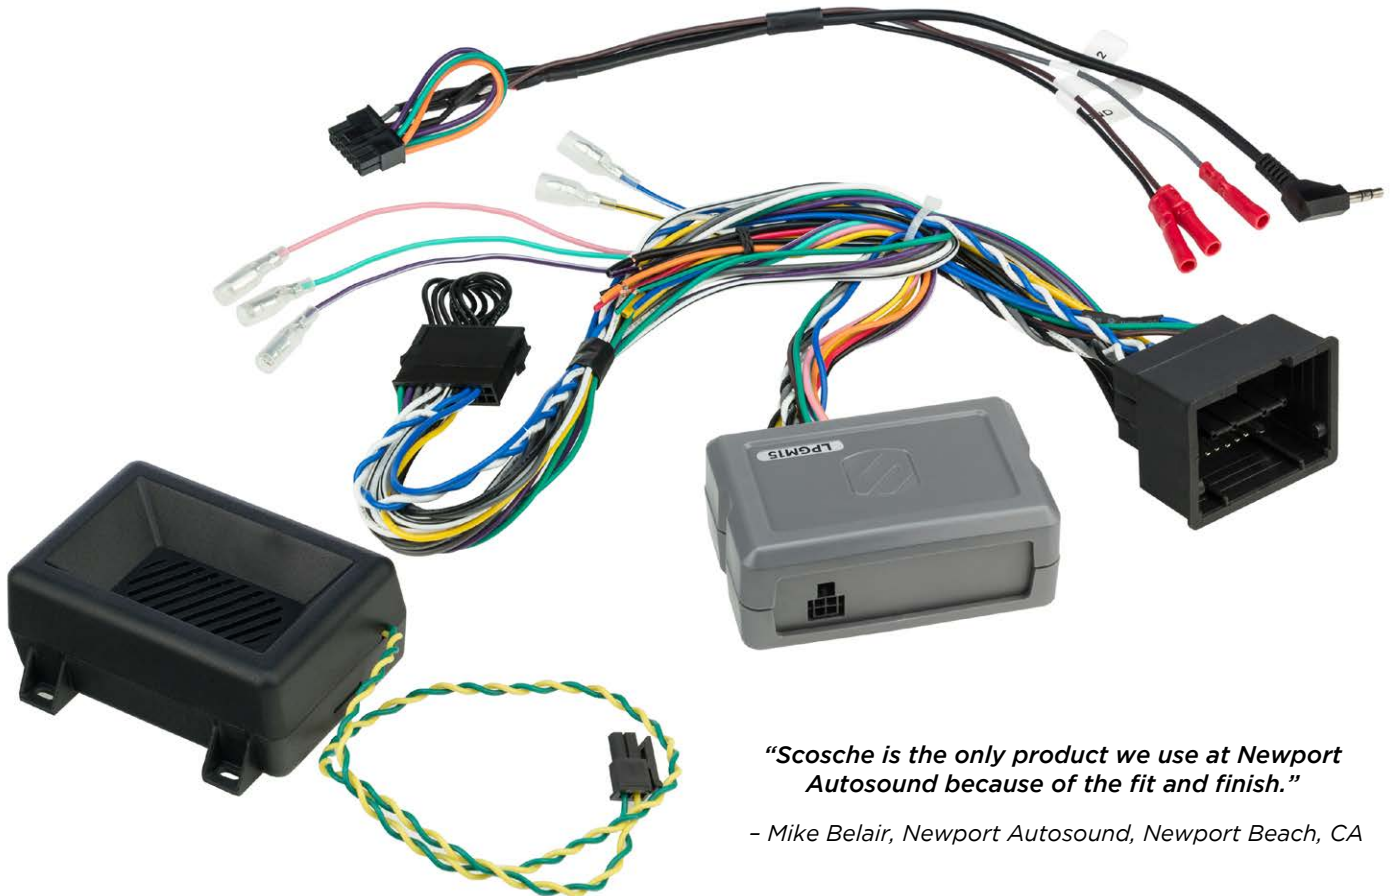

CR1309SB - Silver

CR1309TB - Tan

NEW!

RSIM - RELAY SWITCH INTERFACE MODULE

This 8-channel controller lets you use the ITC touchscreen to control switching of exterior devices, including:

lights, winches, suspension, compressors and more. The module features 8 individual output channels (high-side drivers) that can drive up to 600mA direct (for light load uses) or can be connected to external switching relays for more demanding loads.

LINK

LINK SERIES INTERFACES-

Integrate essential vehicle features to allow for the installation of an aftermarket radio into a modern dashboard. LINK interfaces integrate functionality of Steering Wheel Controls, Required Radio Outputs, and Vehicle Accessory Retention (wherever applicable). All Scosche LINK Interfaces are USB updatable.

LINK+

LINK+ SERIES ADVANCED INTERFACES-

Provide advanced data bus and vehicle systems integration for a seamless installation of an aftermarket stereo into a modern dashboard. LINK+ Interfaces also include standard features such as Steering Wheel Control retention, Navigation/Multimedia Radio outputs, and Vehicle Accessory Retention (wherever applicable). All Scosche LINK+ Interfaces are USB updatable.

"Scosche is the only product we use at Newport Autosound because of the fit and finish."

- Mike Belair, Newport Autosound, Newport Beach, CA

APPLICATION CHART WITH RETENTION KEY

MODEL #	DESCRIPTION	OUTPUTS				RETAINED FACTORY FEATURES						SUPPORTED STEERING WHEEL CONTROL FUNCTIONS							
		12V ACC.	ILLUM.	REVERSE	VSS	PARKING BRAKE	SAFETY / WARNING CHIMES	ONSTAR	AMPLIFIED SYSTEMS	MENU / DISPLAY	CLIMATE DISPLAY	CAMERA RETENTION	OEM USB/AUX RETENTION	VOLUME +/-	MUTE	TRACK +/-	PRESETS	SOURCE / MODE	CALL ANSWER/END