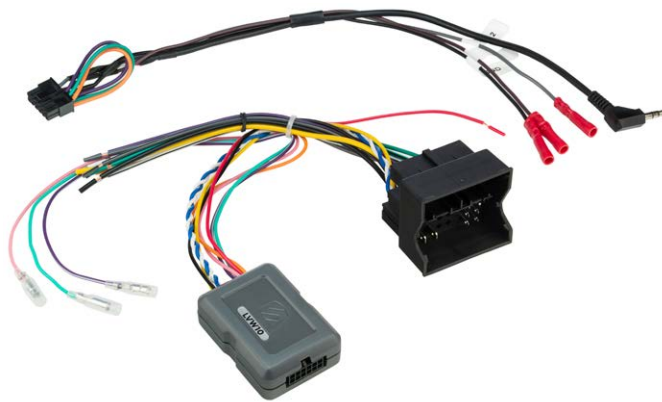

LPV025

Link Interface with SWC Retention

Vehicles with Quadlock (40 Pin) Connector

- Provides Analog +12V Output for Variable Dash Illumination
- Not for Use on Vehicles w/Fender or Dynaudio Systems
- Provides NAV Outputs (Brake, Reverse, Speed Sense)
- Retains Audio and Phone Steering Wheel Controls
- Provides +12V ACC Via Data-Bus Interface

LVW20

2016-UP SELECT VOLKSWAGEN /

2011-15 SELECT VOLKSWAGEN /

Link Interface with SWC Retention

Vehicles with Quadlock (52 Pin) Connector

- Retains Audio and Phone Steering Wheel Controls
- Provides +12V ACC Via Data-Bus Interface

LVW10

Link + Interface with SWC Retention

Vehicles with Quadlock (40 Pin) Connector

- Provides Analog +12V Output for Variable Dash Illumination
- Retains Audio and Phone Steering Wheel Controls
- For Vehicles with Fender Amplified Systems
- Provides +12V ACC Via Data-Bus Interface
- Retains Factory Amplified Stereo System

LPVW25

LINK UNIVERSAL STEERING WHEEL CONTROL

The Scosche Link Universal Steering Wheel Control (LUSWC) Interface provides data bus and vehicle systems integration for a seamless installation of an aftermarket stereo into a modern dashboard. Supports ACC, dash illumination, speed pulse, reverse trigger and ground output for parking brake engagement. This interface retains factory steering wheel control functions including phone buttons. Compatible with 900+ vehicle applications across a variety of platforms and allows for the remapping of button functionality through a PC application. It works with vehicles on Analog, CAN-Bus, iBus, Class II and Matrix Platforms.