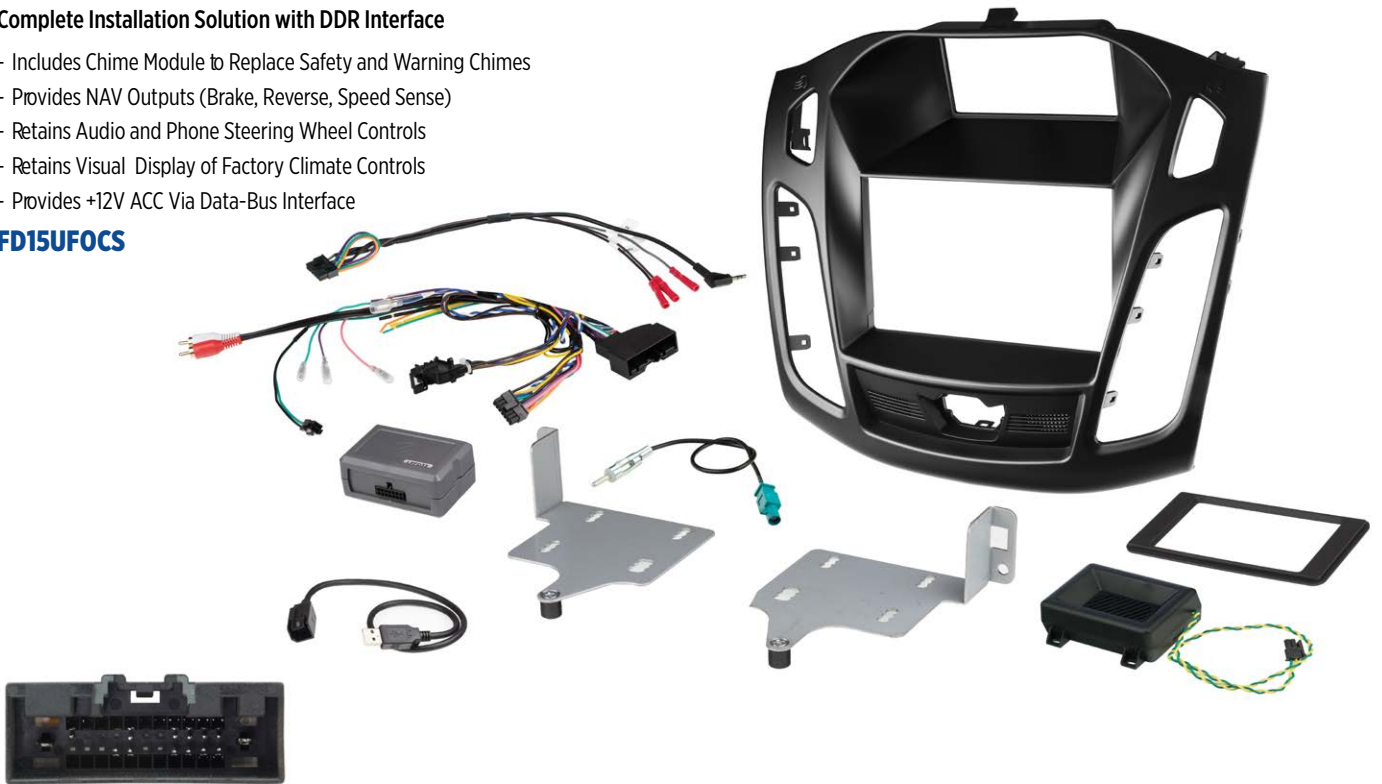

2015-18 FORD FOCUS

Non-NAV 4.3" Disp.

Complete Installation Solution with DDR Interface

- Includes Chime Module to Replace Safety and Warning Chimes
- Provides NAV Outputs (Brake, Reverse, Speed Sense)
- Retains Audio and Phone Steering Wheel Controls
- Retains Visual Display of Factory Climate Controls
- Provides +12V ACC Via Data-Bus Interface

FD15UFOCS