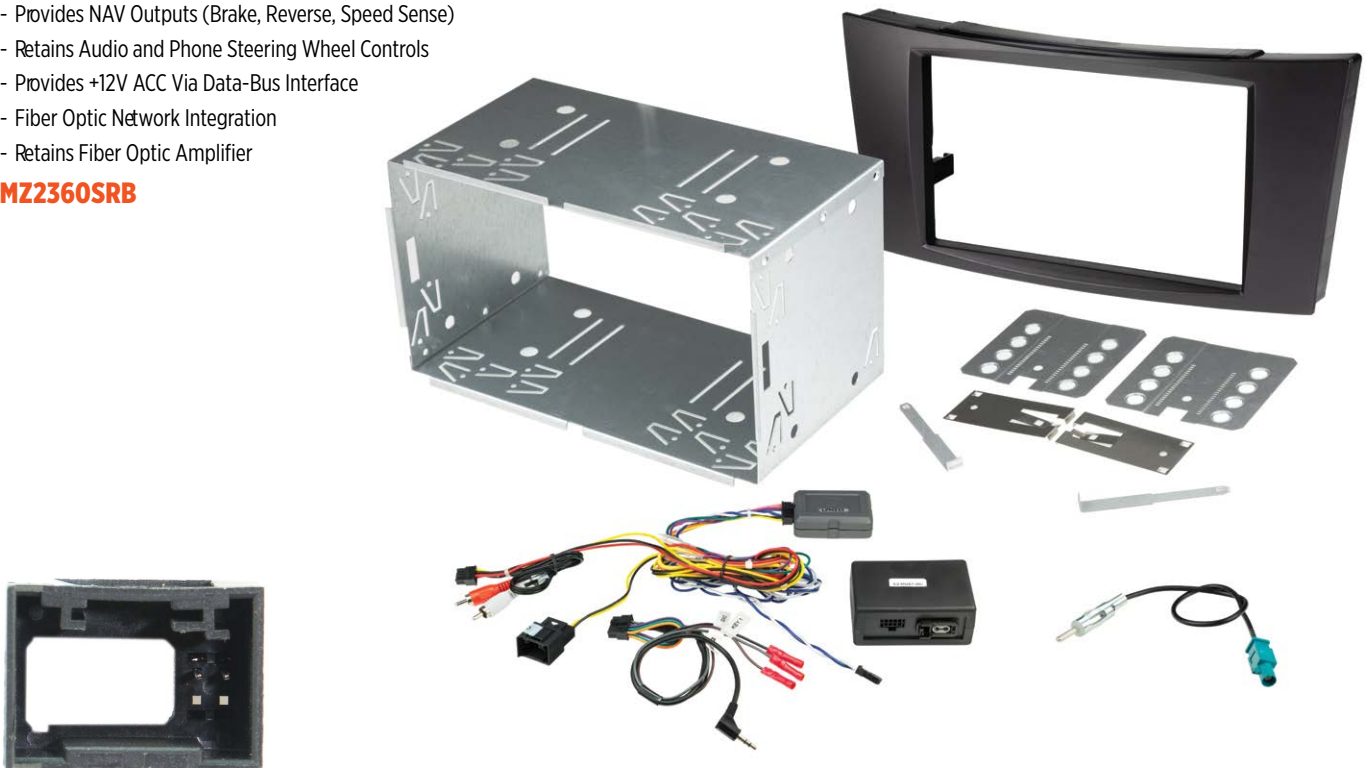

2003-09 MERCEDES BENZ E CLASS //

Vehicles with (4 Pin) Connector

- Provides NAV Outputs (Brake, Reverse, Speed Sense)
- Retains Audio and Phone Steering Wheel Controls
- Provides +12V ACC Via Data-Bus Interface
- Fiber Optic Network Integration
- Retains Fiber Optic Amplifier

MZ2360SRB