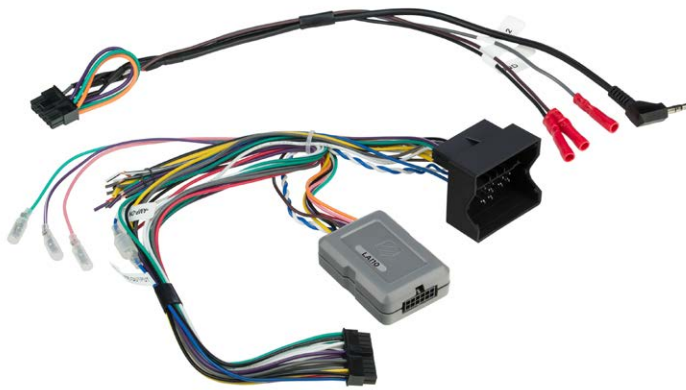

PT: PASS THROUGH • * WITH LP2EUAR / LP4EUAR (SOLD SEPARATELY) • ** STD. BOSE ONLY (NOT FOR USE ON PREMIUM BOSE) • *** TOYOTA ANTENNA ADAPTER INCLUDED

LINK AND LINK+ PLUG AND PLAY HARNESSES

Scosche introduces the first of its kind, Plug and Play Direct Connect harnesses for Link and Link+ Interfaces. You can easily connect and install any Alpine, JVC, Kenwood, Pioneer or Sony radio with speed and accuracy.

2004-15 SELECT AUDI //

Link Interface with SWC Retention

For Vehicles with Fakra (40 Pin) Connector

- Provides +12V ACC Via Data-Bus Interface
- Provides NAV Outputs (Brake, Reverse, Speed Sense)
- Provides Analog +12V Output for Variable Dash Illumination
- Retains Audio and Phone Steering Wheel Controls
- Retains Audi Bose systems with LINK+ LP2EUAR Module