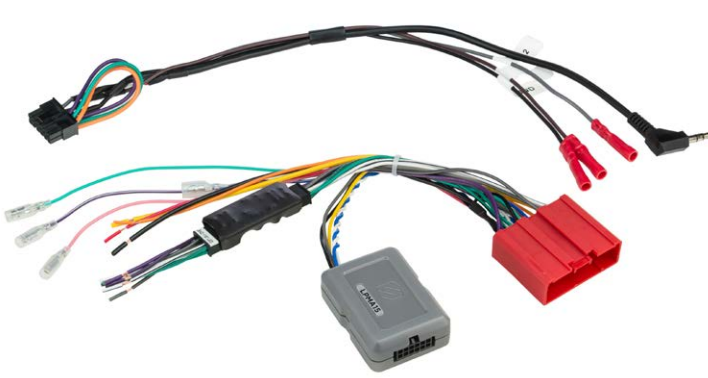

LPLR25

2006-12 RANGE ROVER VOGUE //

Link + Interface with SWC Retention

Vehicles with Range Rover (20 Pin) Connector

- Provides Analog +12V Output for Variable Dash Illumination
- Provides NAV Outputs (Brake, Reverse, Speed Sense)
- Retains Audio and Phone Steering Wheel Controls
- Provides +12V ACC Via Data-Bus Interface
- Fiber Optic Network Integration
- Retains Fiber Optic Amplifier

LPLR15

2007-14 LAND ROVER LR2 TD4 //

Link + Interface with SWC Retention

Vehicles with Range Rover Gray (14 Pin) and Green (10 Pin) Connector

- Provides Analog +12V Output for Variable Dash Illumination
- Includes Chime Module to Replace Safety / Warning Chimes
- Provides NAV Outputs (Brake, Reverse, Speed Sense)
- Retains Audio and Phone Steering Wheel Controls
- Provides +12V ACC Via Data-Bus Interface
- Fiber Optic Network Integration
- Retains Fiber Optic Amplifier

LPLR35

2007-15 SELECT MAZDA //

Link + Interface with SWC Retention

Vehicles with Mazda (24 Pin) Connector

- Provides Analog +12V Output for Variable Dash Illumination
- Provides NAV Outputs (Brake, Reverse, Speed Sense)
- Retains Audio and Phone Steering Wheel Controls
- Provides +12V ACC Via Data-Bus Interface
- Retains Factory Amplified Stereo System