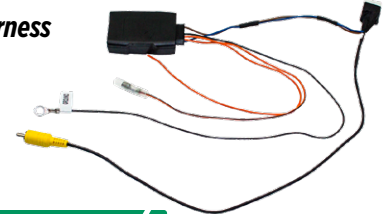

2015 SUBARU XV, OUTBACK, // FORESTER, IMPREZA

Camera Retention Harness
CRTSU01