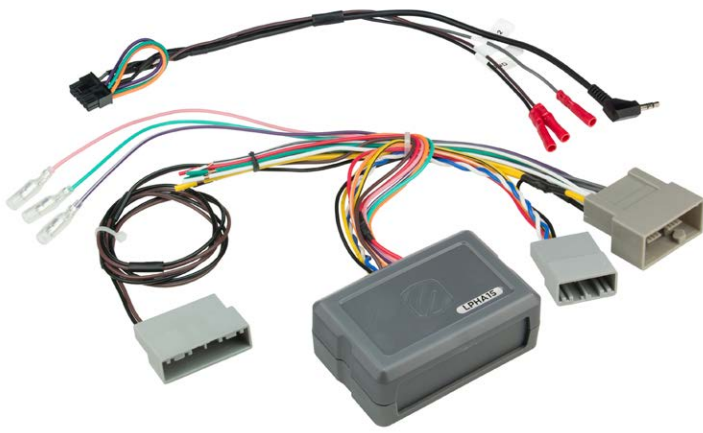

LPGM35

2003-12 GM CLASS II

Link + Interface with SWC Retention

Not for Use On Digital Bose Systems (Y91/Z75)

- Provides Analog +12V Output for Variable Dash Illumination
- Retains Audio and Phone Steering Wheel Controls
- Retains Standard Bose Systems (If Equipped)
- Provides +12V ACC Via Data-Bus Interface
- Does Not Retain GM OnStar

LPGM25

2016-UP HONDA CIVIC LX

Link Interface with SWC Retention

Vehicles with Honda (24 Pin) Connector

- Provides NAV Outputs (Brake, Reverse, Speed Sense)
- Retains Audio and Phone Steering Wheel Controls
- Provides +12V ACC Via Data-Bus Interface

LHA20

2013-UP SELECT HONDA //

Link + Interface with SWC Retention

Vehicles with Gray Honda (24 Pin, 20 Pin and 32 Pin) Connector

- Provides Analog +12V Output for Variable Dash Illumination
- Provides NAV Outputs (Brake, Reverse, Speed Sense)
- Retains Factory Date, Time and Temperature Display
- Retains Audio and Phone Steering Wheel Controls
- Provides +12V ACC Via Data-Bus Interface

LPHA15

2005-09 RANGE ROVER SPORT //

Link + Interface with SWC Retention

Vehicle with Range Rover (20 Pin) Connector

- Does NOT Support OEM Date & Time or Original Nav Display
- Provides NAV Outputs (Brake, Reverse, Speed Sense)
- Retains Audio and Phone Steering Wheel Controls
- Provides +12V ACC Via Data-Bus Interface
- Fiber Optic Network Integration
- Retains Fiber Optic Amplifier