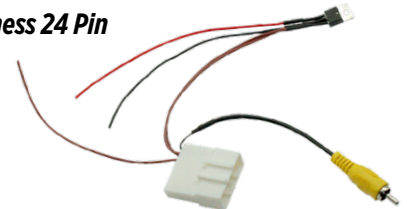

Camera Retention Harness
CRTSU01

2014-UP TOYOTA //

Camera Retention Harness 16 Pin
CRTTA01

2012-15 TOYOTA //

Camera Retention Harness 24 Pin
CRTTA02

2014-UP TOYOTA //

Camera Add-On Harness
CRTTA03

APPLICATION GUIDE