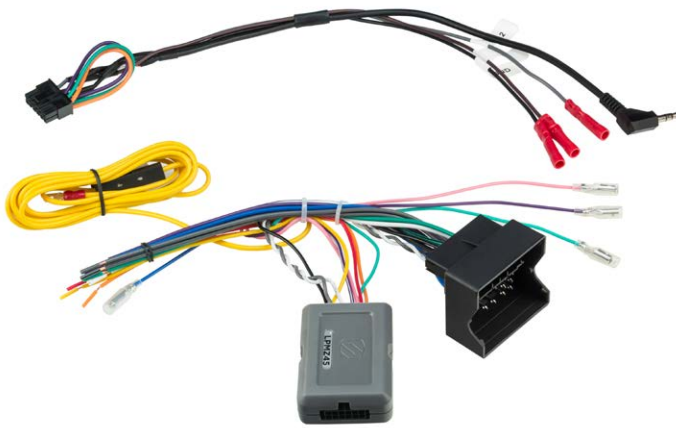

LMZ30

2003-10 SELECT MERCEDES //

Link Interface with SWC Retention

Vehicles with "Audio 20" Head Units with Quadlock (40 Pin) Connector

- Provides Analog +12V Output for Variable Dash Illumination
- Provides NAV Outputs (Brake, Reverse, Speed Sense)
- Retains Audio and Phone Steering Wheel Controls
- Provides +12V ACC Via Data-Bus Interface
- Fiber Optic Network Integration
- Retains Fiber Optic Amplifier

LMZ40

2012-14 MERCEDES C-CLASS

Link + Interface with SWC Retention

Vehicles with Fakra (16 Pin) Connector

- Provides Analog +12V Output for Variable Dash Illumination
- Provides NAV Outputs (Brake, Reverse, Speed Sense)
- Retains Audio and Phone Steering Wheel Controls
- Provides +12V ACC Via Data-Bus Interface
- Retains Date and Time Settings via SWC