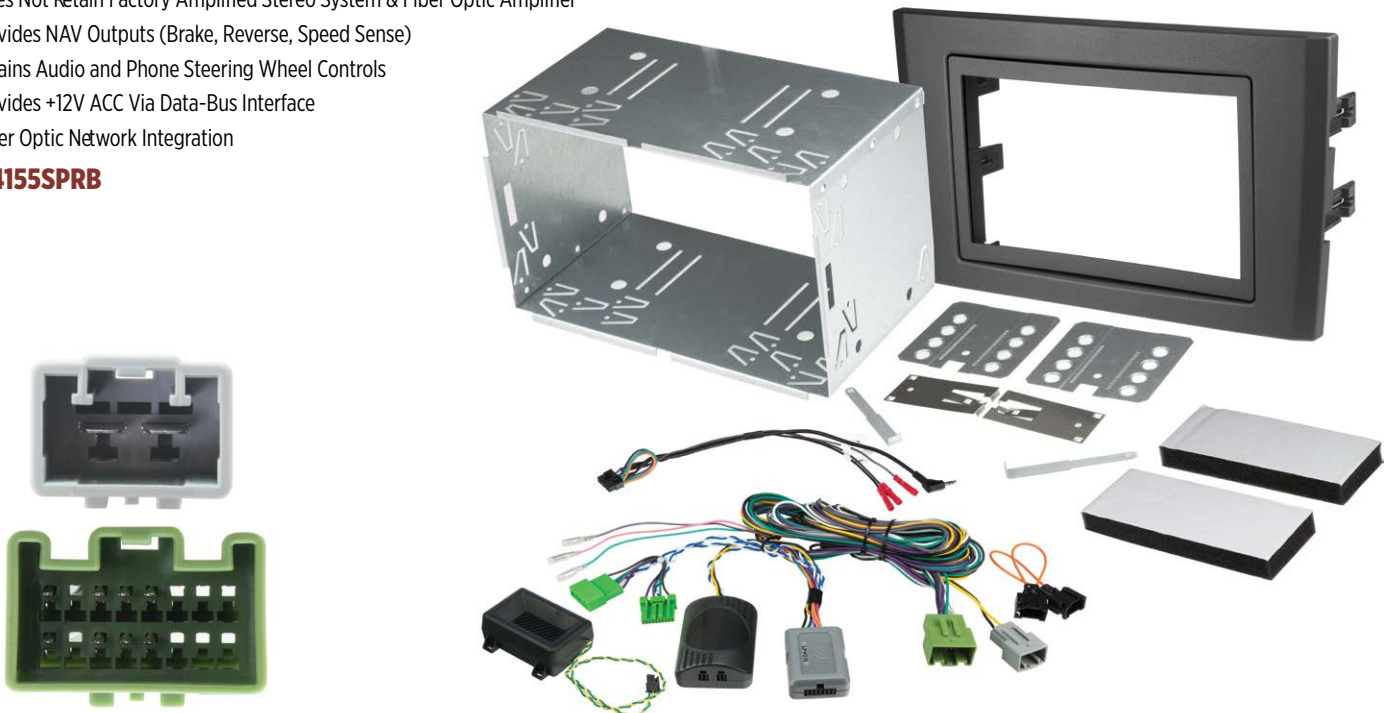

VO4155SPRB