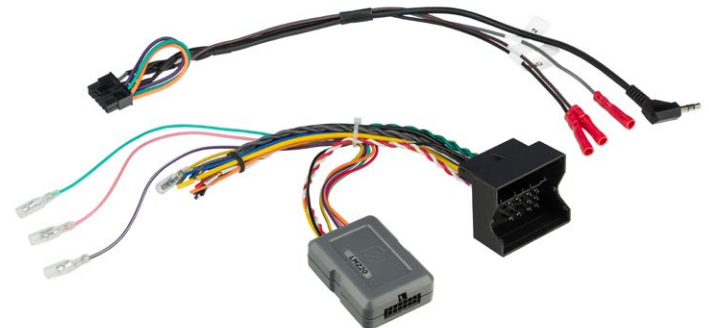

LPLR15

2007-14 LAND ROVER LR2 TD4 //

Link + Interface with SWC Retention

Vehicles with Range Rover Gray (14 Pin) and Green (10 Pin) Connector

- Provides Analog +12V Output for Variable Dash Illumination
- Includes Chime Module to Replace Safety / Warning Chimes
- Provides NAV Outputs (Brake, Reverse, Speed Sense)
- Retains Audio and Phone Steering Wheel Controls
- Provides +12V ACC Via Data-Bus Interface
- Fiber Optic Network Integration
- Retains Fiber Optic Amplifier

LPLR35

2007-15 SELECT MAZDA //

Link + Interface with SWC Retention

Vehicles with Mazda (24 Pin) Connector

- Provides Analog +12V Output for Variable Dash Illumination
- Provides NAV Outputs (Brake, Reverse, Speed Sense)
- Retains Audio and Phone Steering Wheel Controls
- Provides +12V ACC Via Data-Bus Interface
- Retains Factory Amplified Stereo System

LPMA15

2001-05 SELECT MERCEDES //

Link Interface with SWC Retention

Vehicles with ISO (26 Pin) Connector

- Provides Analog +12V Output for Variable Dash Illumination
- Provides NAV Outputs (Brake, Reverse, Speed Sense)
- Retains Audio and Phone Steering Wheel Controls
- Provides +12V ACC Via Data-Bus Interface

LMZ10

2008-17 SELECT MAZDA //

Link + Interface with SWC Retention

Vehicles with Mazda (24 Pin) Connector

- Provides Analog +12V Output for Variable Dash Illumination
- Provides NAV Outputs (Brake, Reverse, Speed Sense)
- Retains Audio and Phone Steering Wheel Controls
- Provides +12V ACC Via Data-Bus Interface
- Retains Factory Amplified Stereo System