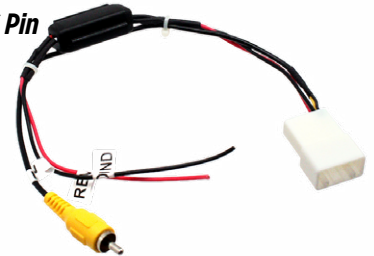

2014-UP TOYOTA //

Camera Retention Harness 16 Pin
CRTTA01