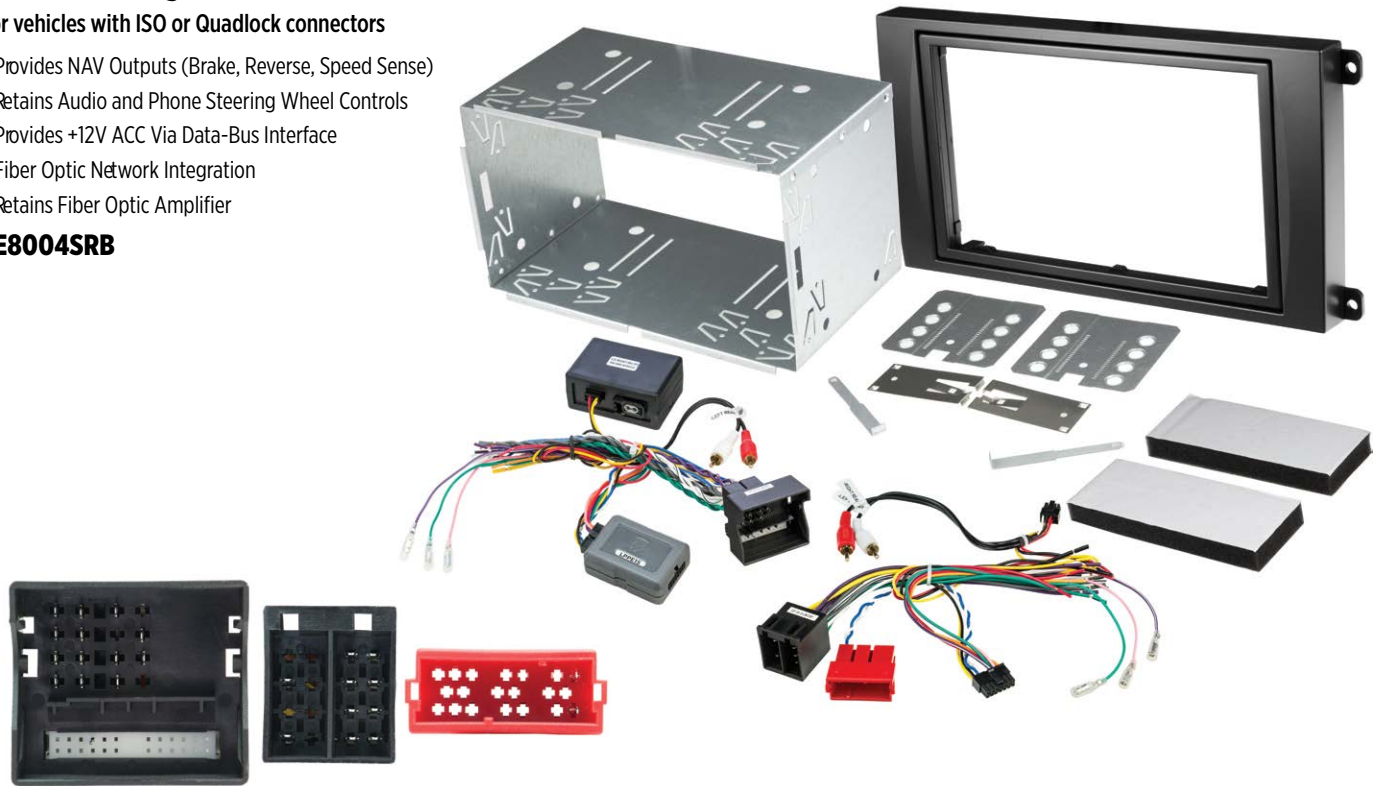

2003-10 PORSCHE CAYENNE /

DDIN with Steering Wheel Control

For vehicles with ISO or Quadlock connectors

- Provides NAV Outputs (Brake, Reverse, Speed Sense)
- Retains Audio and Phone Steering Wheel Controls
- Provides +12V ACC Via Data-Bus Interface
- Fiber Optic Network Integration
- Retains Fiber Optic Amplifier

PE8004SRB