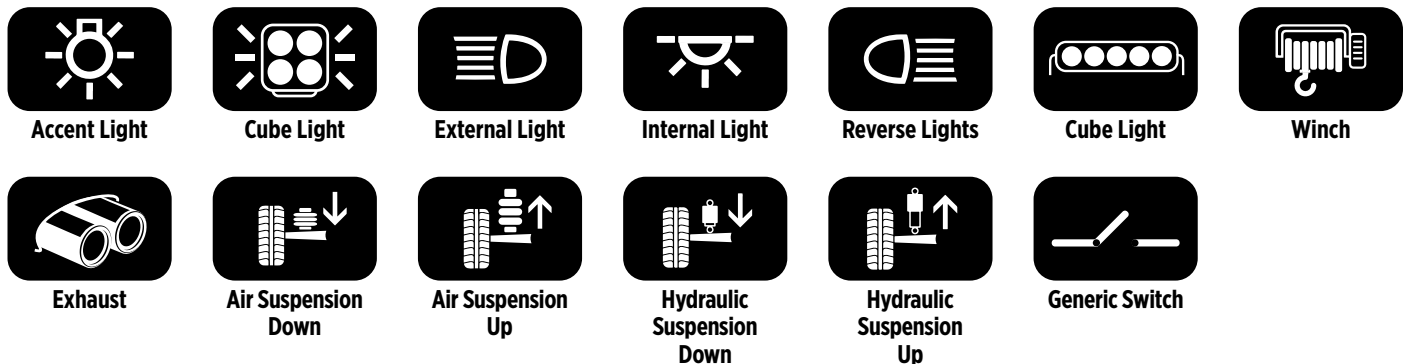

CR1309SB - Silver

CR1309TB - Tan

NEW!

RSIM - RELAY SWITCH INTERFACE MODULE

This 8-channel controller lets you use the ITC touchscreen to control switching of exterior devices, including:

lights, winches, suspension, compressors and more. The module features 8 individual output channels (high-side drivers) that can drive up to 600mA direct (for light load uses) or can be connected to external switching relays for more demanding loads.

LINK

LINK SERIES INTERFACES-

Integrate essential vehicle features to allow for the installation of an aftermarket radio into a modern dashboard. LINK interfaces integrate functionality of Steering Wheel Controls, Required Radio Outputs, and Vehicle Accessory Retention (wherever applicable). All Scosche LINK Interfaces are USB updatable.