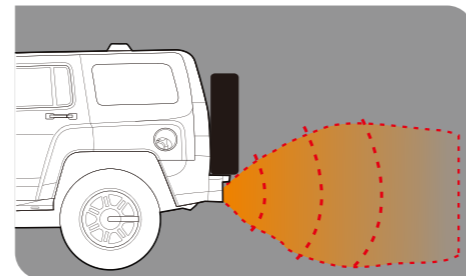

Front Sensing Requires PSK4 Package

PSK4000 Standard Package

Sensing Start Position Adjustable According to Installation Location