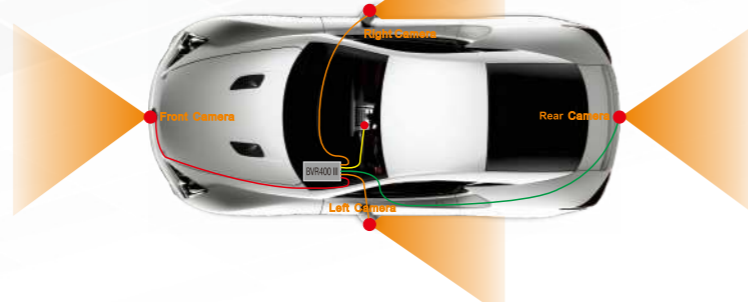

4-CHANNEL DVR SYSTEM

BVR400 II

This 4 Channel Vehicle DVR system from Rydeen brings you Front, Rear, Right and Left views in high-definition, processed by our Intelligent Image Processing CPU.

- Real Time recording while vehicle is operating provides video and audio evidence in case of an accident.
- Features an auto-trigger function with turn signals or reverse to view potential hazards.
- Built in "G sensor" provides security for the vehicle even when parked, if an impact is detected the system wakes up and begins recording.
- 4 Channel views with split screen images assist while parking and driving. Remote control enables direct access to desired camera view(s).

Specification:

- Video Format: MOV
- Startup Record: ACC on, G-sensor
- Video Resolution: D1 (720*480/30)
- Storage & Capacity: 8GB microSD (supports up to 32GB)
- Video Length: 1/3/5/ minutes
- LCD Off Delay: 3/15 sec
- Working Voltage: 9-16V