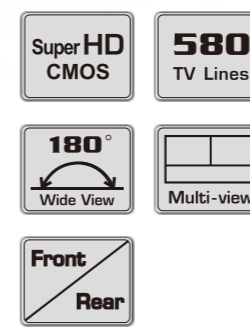

High Accuracy 6-8 feet Sensing Distance

Sensing Start Position Adjustable According to Installation Location

BACKUP CAMERAS

MINY™ HD CM-HD4

MINY™ CM-MINY3

MINY™ SUPERWIDE2 CM-180SW2

MINY™ APL CM-APL3

DUO™ HD CM-DUO3 HD

LIP™ CM-LIP4

MINY™ LED CM-LED4

SIDE CAM™ CM-SIDE

KEY HOLE CAM CM-CKH2

7-INCH MONITOR

M7020P

Stand-Alone Monitor (7-inch)

- 7-inch WVGA Digital TFT Panel (800*480 Pixels)
- Multi-languages OSD: English, French, Spanish, Russian.
- 2-AV Inputs: AV1 & AV2 with 1 Reverse Trigger
- On-board Speaker
- Commercial Grade 4-PIN AV Connectors