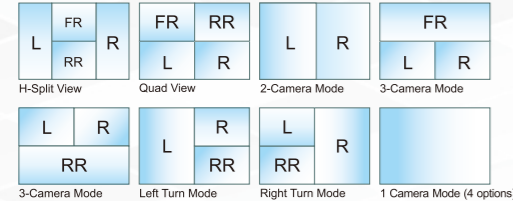

BVR400 II

This 4 Channel Vehicle DVR system from Rydeen brings you Front, Rear, Right and Left views in high-definition, processed by our Intelligent Image Processing CPU.

- Real Time recording while vehicle is operating provides video and audio evidence in case of an accident.
- Features an auto-trigger function with turn signals or reverse to view potential hazards.
- Built in "G sensor" provides security for the vehicle even when parked, if an impact is detected the system wakes up and begins recording.
- 4 Channel views with split screen images assist while parking and driving. Remote control enables direct access to desired camera view(s).

Side Cameras

Front & Rear Cameras

Monitor View Options
(Direct Access to Desired View with Remote Control)

DUAL SIDE CAMERA

DUAL SIDE CAM™

CM-D700

Universal Dual Side View Camera Kit

DIGITAL ULTRASONIC PARKING SENSORS