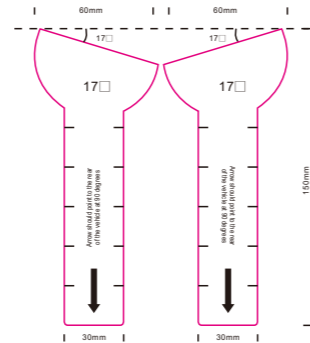

BSS2 AVT

Easy to follow instructions, angle mount bracket and angle tool make BSS2 installation easy, precise and fail safe.