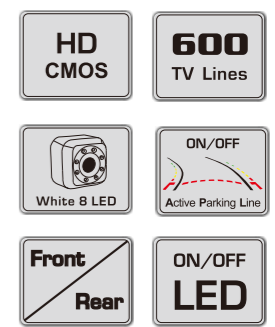

PSR4000

Digital Ultrasonic Parking Sensors

PSK4

Digital Sensor Add on Heads

Front Sensing Requires PSK4 Package

PSK4000 Standard Package

Features:

- LED Display Included
- High Accuracy 6-8 feet Sensing Distance
- Sensing Learning Mode to Bypass Spare Tire, Bicycle, etc...
- Paintable Sensor Heads
- Sensor Extension Cables Included
- External Mounting System for Quick Install
- Drill Bit and Painting Masks Included

High Accuracy 6-8 feet Sensing Distance

Sensing Start Position Adjustable According to Installation Location

BACKUP CAMERAS

MINY™ HD CM-HD4

MINY™ CM-MINY3

MINY™ SUPERWIDE2 CM-180SW2

MINY™ APL CM-APL3

DUO™ HD CM-DUO3 HD