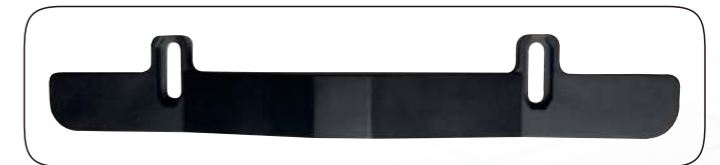

BSS2 AVT

Easy to follow instructions, angle mount bracket and angle tool make BSS2 installation easy, precise and fail safe.

BSS2 LICENSE PLATE BAR BLIND SPOT SAFETY

New BSS-MI

For the details see next page

BSS2 License Plate Bar Blind Spot Safety Systems AVT

FEATURES

- State of the Art Microwave Radar Technology
- Accurate Detection of Vehicles in Blind Zone
- Cross Traffic Detection When Backing Up
- GPS Antenna for Speed Detection and Improved Sensing Accuracy
- No Cutting or Drilling Required
- Helps Ensure Safety and Reduces Stress While Driving
- BSS2LPBC includes a backup camera for additional safety

BSS2LPBC

BSS2LPB

BSS2LPB and BSS2LPBC install on the top or bottom of a vehicle's license plate. The unit has an alloy metal frame that holds two microwave radar sensors, with a waterproof plastic housing. BSS2LPBC features a built in high dynamic range rearview camera. Both systems will also work on vehicles with metal bumpers, giving millions of vehicles the additional coverage needed. Trucks and commercial vehicles with metal panels that never had an option for aftermarket blind spot systems before can now take advantage of this advanced technology. In addition, the system includes an advanced algorithm for cross traffic detection.