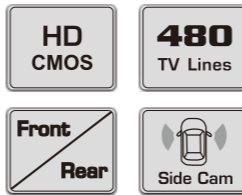

Side Cameras

Front & Rear Cameras

Monitor View Options
(Direct Access to Desired View with Remote Control)

DUAL SIDE CAMERA

DUAL SIDE CAM™

CM-D700

Universal Dual Side View Camera Kit

DIGITAL ULTRASONIC PARKING SENSORS

PSR4000

Digital Ultrasonic Parking Sensors

PSK4

Digital Sensor Add on Heads

Front Sensing Requires PSK4 Package

PSK4000 Standard Package

Features:

- LED Display Included
- High Accuracy 6-8 feet Sensing Distance
- Sensing Learning Mode to Bypass Spare Tire, Bicycle, etc...
- Paintable Sensor Heads
- Sensor Extension Cables Included
- External Mounting System for Quick Install
- Drill Bit and Painting Masks Included