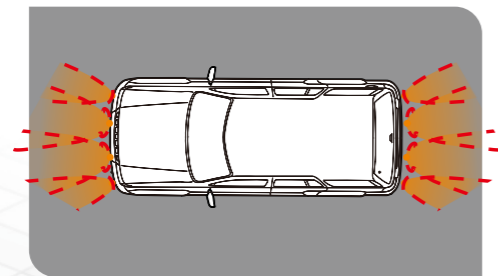

PSR4000

Digital Ultrasonic Parking Sensors

PSK4

Digital Sensor Add on Heads

Front Sensing Requires PSK4 Package

PSK4000 Standard Package

Features:

- LED Display Included
- High Accuracy 6-8 feet Sensing Distance
- Sensing Learning Mode to Bypass Spare Tire, Bicycle, etc...
- Paintable Sensor Heads
- Sensor Extension Cables Included
- External Mounting System for Quick Install
- Drill Bit and Painting Masks Included