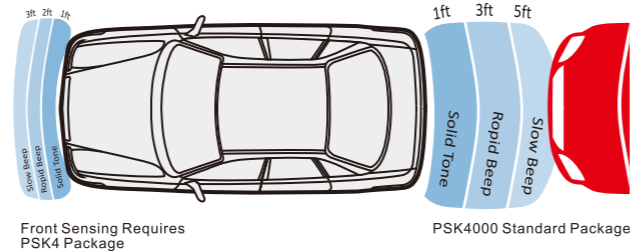

PSR4000

Digital Ultrasonic Parking Sensors

PSK4

Digital Sensor Add on Heads

Front Sensing Requires PSK4 Package

PSK4000 Standard Package

Features:

- LED Display Included
- High Accuracy 6-8 feet Sensing Distance
- Sensing Learning Mode to Bypass Spare Tire, Bicycle, etc...
- Paintable Sensor Heads
- Sensor Extension Cables Included
- External Mounting System for Quick Install
- Drill Bit and Painting Masks Included