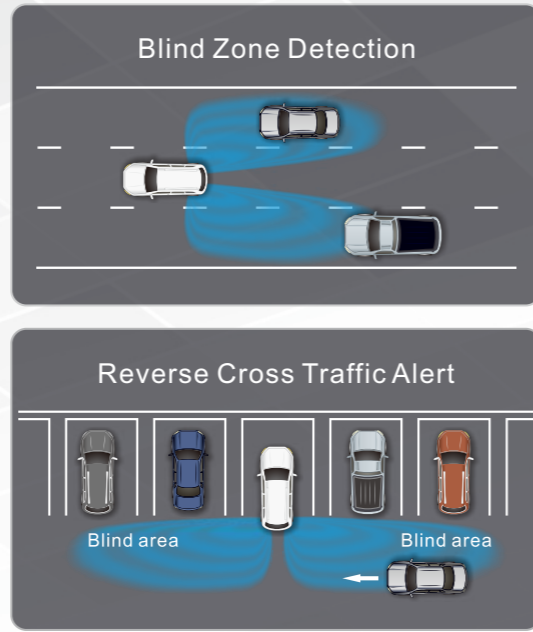

BSS2 RADAR BLIND SPOT SAFETY SYSTEMS

BSS2 Blind Spot Detection System is a radar based system which adds an extra set of eyes and warns drivers if there are any vehicles in your blind spots, before and during lane change maneuvers. The 2 compact radar sensors mount behind the rear bumper skin and alert the driver with 2 "A-Pillar" mounted LED indicators and a mini speaker that's hidden behind or under the dashboard.