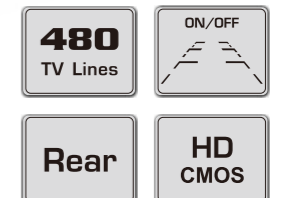

GM-DH2

Tailgate handle camera for Chevrolet Silverado / GMC Sierra (2007-2013)