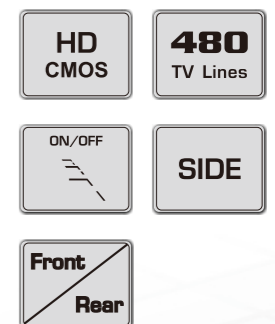

PSR4000

Digital Ultrasonic Parking Sensors

PSK4

Digital Sensor Add on Heads

Front Sensing Requires PSK4 Package

PSK4000 Standard Package

Features:

- LED Display Included
- High Accuracy 6-8 feet Sensing Distance
- Sensing Learning Mode to Bypass Spare Tire, Bicycle, etc...
- Paintable Sensor Heads
- Sensor Extension Cables Included
- External Mounting System for Quick Install
- Drill Bit and Painting Masks Included

High Accuracy 6-8 feet Sensing Distance

Sensing Start Position Adjustable According to Installation Location

BACKUP CAMERAS

MINY™ HD CM-HD4

MINY™ CM-MINY3

MINY™ SUPERWIDE2 CM-180SW2

MINY™ APL CM-APL3

DUO™ HD CM-DUO3 HD

LIP™ CM-LIP4

MINY™ LED CM-LED4

SIDE CAM™ CM-SIDE

KEY HOLE CAM CM-CKH2

7-INCH MONITOR

M7020P

Stand-Alone Monitor (7-inch)

- 7-inch WVGA Digital TFT Panel (800*480 Pixels)
- Multi-languages OSD: English, French, Spanish, Russian.
- 2-AV Inputs: AV1 & AV2 with 1 Reverse Trigger
- On-board Speaker
- Commercial Grade 4-PIN AV Connectors