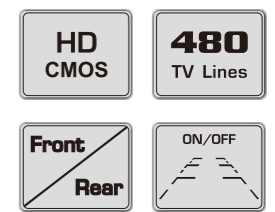

PSR4000

Digital Ultrasonic Parking Sensors

PSK4

Digital Sensor Add on Heads

Front Sensing Requires PSK4 Package

PSK4000 Standard Package

Features:

- LED Display Included
- High Accuracy 6-8 feet Sensing Distance
- Sensing Learning Mode to Bypass Spare Tire, Bicycle, etc...
- Paintable Sensor Heads
- Sensor Extension Cables Included
- External Mounting System for Quick Install
- Drill Bit and Painting Masks Included

High Accuracy 6-8 feet Sensing Distance

Sensing Start Position Adjustable According to Installation Location

BACKUP CAMERAS

MINY™ HD CM-HD4

MINY™ CM-MINY3

MINY™ SUPERWIDE2 CM-180SW2

MINY™ APL CM-APL3

DUO™ HD CM-DUO3 HD

LIP™ CM-LIP4

MINY™ LED CM-LED4

SIDE CAM™ CM-SIDE

KEY HOLE CAM CM-CKH2

7-INCH MONITOR

M7020P

Stand-Alone Monitor (7-inch)

- 7-inch WVGA Digital TFT Panel (800*480 Pixels)
- Multi-languages OSD: English, French, Spanish, Russian.
- 2-AV Inputs: AV1 & AV2 with 1 Reverse Trigger
- On-board Speaker
- Commercial Grade 4-PIN AV Connectors