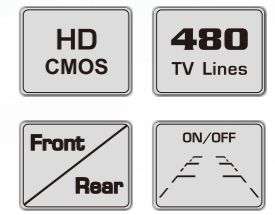

PSR4000

Digital Ultrasonic Parking Sensors

PSK4

Digital Sensor Add on Heads

Front Sensing Requires PSK4 Package

PSK4000 Standard Package

Features:

- LED Display Included
- High Accuracy 6-8 feet Sensing Distance
- Sensing Learning Mode to Bypass Spare Tire, Bicycle, etc...
- Paintable Sensor Heads
- Sensor Extension Cables Included
- External Mounting System for Quick Install
- Drill Bit and Painting Masks Included

High Accuracy 6-8 feet Sensing Distance

Sensing Start Position Adjustable According to Installation Location

BACKUP CAMERAS

MINY™ HD CM-HD4

MINY™ CM-MINY3

MINY™ SUPERWIDE2 CM-180SW2

MINY™ APL CM-APL3

DUO™ HD CM-DUO3 HD

LIP™ CM-LIP4

MINY™ LED CM-LED4

SIDE CAM™ CM-SIDE

KEY HOLE CAM CM-CKH2

7-INCH MONITOR

M7020P

Stand-Alone Monitor (7-inch)

- 7-inch WVGA Digital TFT Panel (800*480 Pixels)
- Multi-languages OSD: English, French, Spanish, Russian.
- 2-AV Inputs: AV1 & AV2 with 1 Reverse Trigger
- On-board Speaker
- Commercial Grade 4-PIN AV Connectors