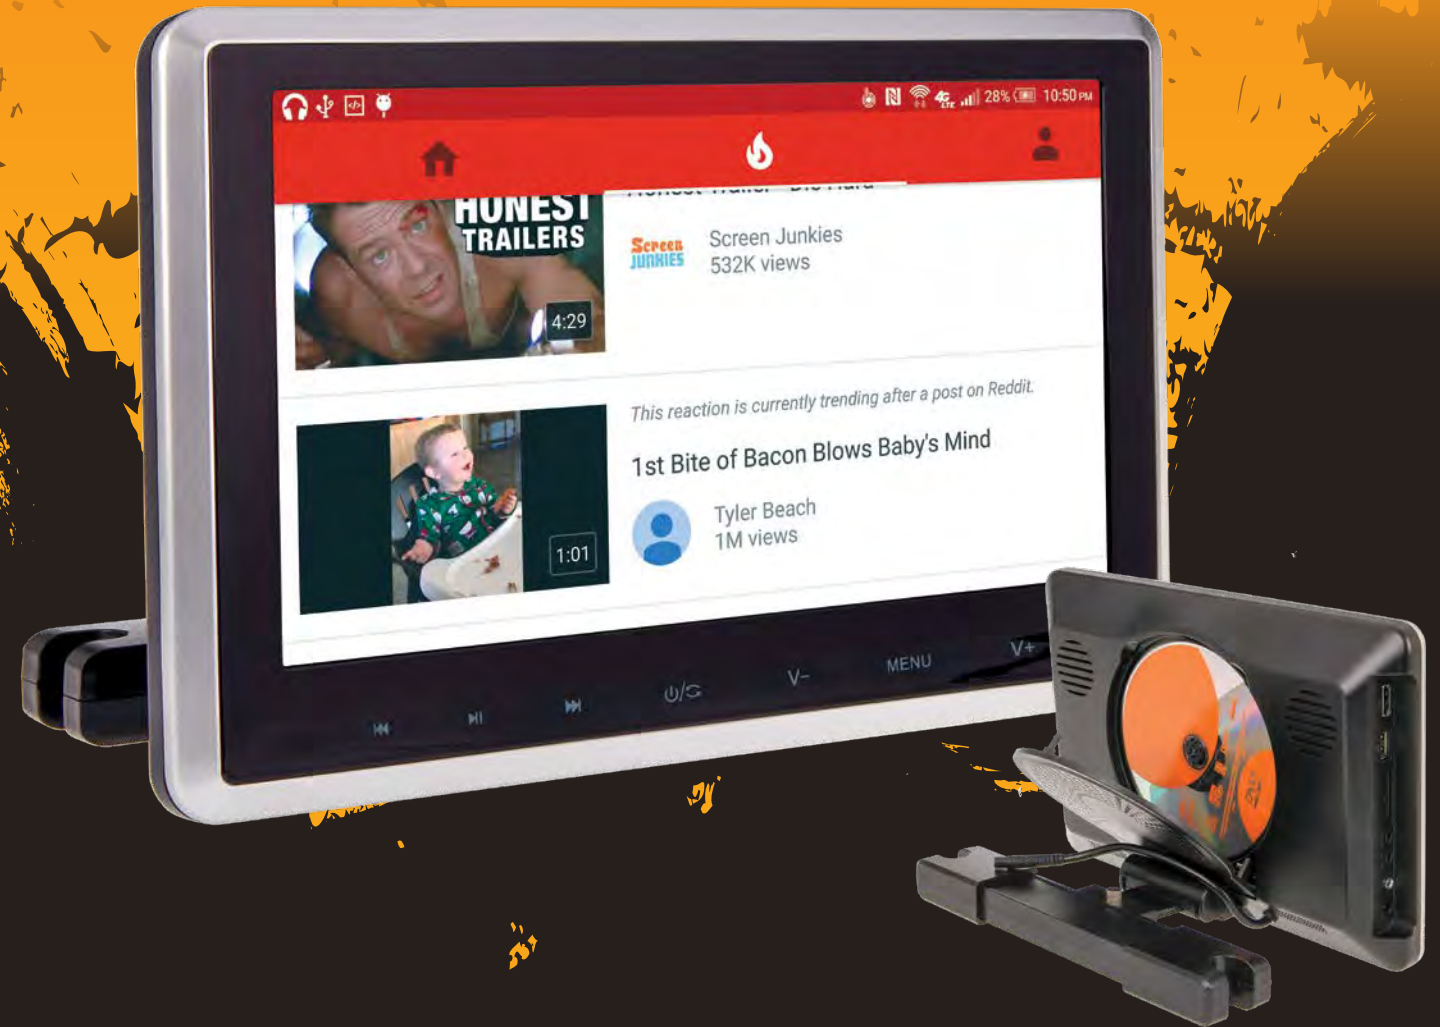

HEADREST ENTERTAINMENT SYSTEM w/ DVD PLAYER, MOBILELINK SMARTPHONE MIRRORING, & LCD DISPLAY

GENERAL INFORMATION

Polyester Foam Headrest w/ Leatherette Finish
 3 Changeable Color Skins Included (grey, beige, black)
 3/8" Dia. Locking Pole w/ 7/16", 1/2", & 9/16" Adapters
 4.75" ~ 8.25" On-Center Pole Width Adjustment
 800 x 480 16:9 Widescreen Resolution
 Dimensions: 11.5" w x 7.75" h x 5" d (91CC)
 Dimensions: 10" w x 7" h x 5.5" d (71CC)

MobileLink Mirrors the Image of Your Smartphone Or Tablet To The Headrest Monitor via HDMI Interface Cable (sold separate).

AUDIO/VIDEO IN'S & OUT'S

185 Channel FM Stereo Transmitter for OEM Integration
 Dual Channel Wireless IR Transmitter (use HP-12S)
 RCA A/V Input for External Source Display or Opposite Headrest
 RCA A/V Output to Auxiliary Display Devices or Slave Headrest
 3.5mm AUX Audio Output for Hardwired Headphones

REAR SEAT ENTERTAINMENT

PHD-101

UNIVERSAL HEADREST BRACKET MOUNTED DVD PLAYER w/ MOBILELINK SMARTPHONE MIRRORING, & 10.1" LCD

H-91CC - w/ 9" LCD
H-71CC - w/ 7" LCD

HEADREST ENTERTAINMENT SYSTEM w/ LCD DISPLAY