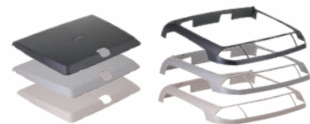

Audio/Video In's & Out's

MHL MobileLink Input for Smart Device Integration
Dual Channel Wireless IR Transmitter (use HP-12S)
6-ch FM Stereo Transmitter for OEM Integration
RCA A/V Input for External Sources Display
RCA A/V Output to Auxiliary Display Devices