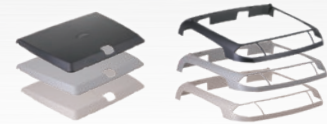

OVERHEAD ENTERTAINMENT

MD-1430H

CEILING MOUNT DVD ENTERTAINMENT SYSTEM W/ HIGH DEFINITION 14.3" LCD & MHL INPUT

General Information

Interchangeable Color Skins Included (beige, black, grey)
Car-Spec DVD Drive for Extreme Temperature Exposure
Triggered Bright White LED Dome Light
1,366 x 768 16:9 Widescreen Resolution
Stereo Speakers for Optional Audio Playback
Dimensions: 12.75" w x 11.5" d x 2" h

MobileLink Integration

MobileLink Mirrors the Image of Your Smartphone Or Tablet To The Ceiling Monitor via HDMI Interface Cable (sold separate).

Digital Media Playback

Video & Audio Playback from DVD, DVDR, CD, & CDR Discs
Video & Audio Playback from 64GB USB & Full Size SD
720p MP4 & WMV Video or MP3 & WMA Audio Playback

Audio/Video In's & Out's

MHL MobileLink Input for Smart Device Integration
Single Channel Wireless IR Transmitter (use HP-11S)
8-ch FM Stereo Transmitter for OEM Integration
RCA A/V Input for External Sources Display
RCA A/V Output to Auxiliary Display Devices