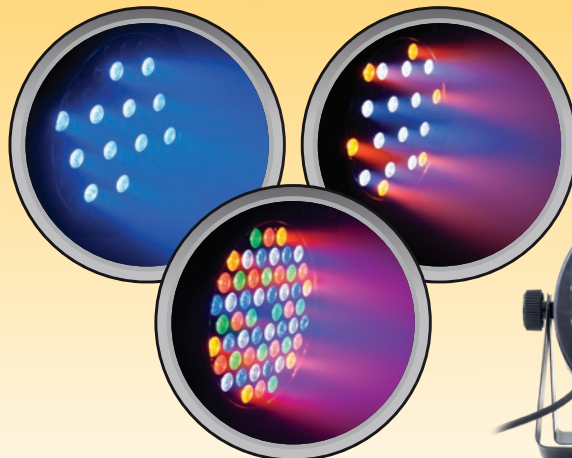

Applications:

- Small/Mid-Sized Venues
- Halls, Auditoriums, Amphitheatres
- Bars, Restaurants, Clubs
- Gymnasiums, Fitness Centers, and Dance Studios
- Houses of Worship
- Mobile Lighting Systems
- Special Events, Presentations, and Weddings