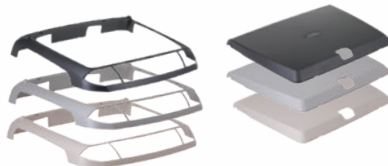

T-1100CM

CEILING MOUNT 11.2" LCD MONITOR

- Interchangeable Color Skins (beige, black, grey)
- Color Matched Trim Rings for Sculptured Ceilings
- 90°/90° Swivel Screen for Angled Viewing
- Single Channel Wireless IR Transmitter (use HP-115)
- A/V Input for Auxiliary Sources
- Triggered Bright White LED Dome Light
- NTSC / PAL Auto Selection
- 800 x 480 16:9 Widescreen Resolution
- 400 NIT Screen Brightness
- Dimensions: 14.5" w x 12.5" d x 2.5" h