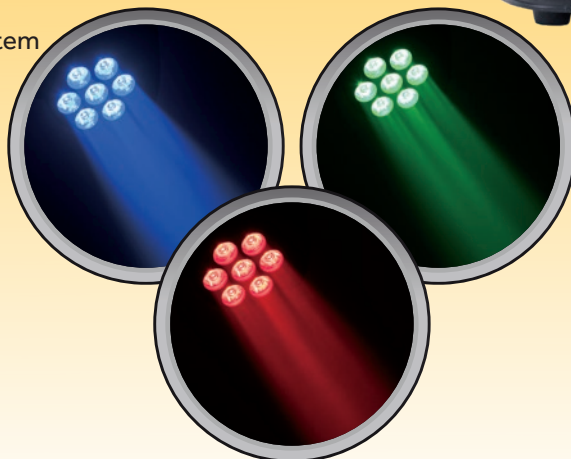

Moving Head Light FH710MH

SPECIFICATION:

Power Supply: AC100-240V, 50-60Hz

Power Consumption: 80W

Light Source: 7pcs*10W 4in1 RGBW high brightness leds

Beam Angle: 25 degree.

Pan: 540 degree

Tilt: 270 degree

Preset program: 8 built in programs can be called up via DMX controller

Control mode: DMX512, master-slave and sound activated controllable or auto operation

DMX Channel: 9/14 DMX Channels

Connectors: 3 -pin XLR signal connector input and output

Control Panel: LCD display

Function: Strobe, Dimmer, Color Changing, Color Mixing

Cooling System: Low noise and efficient FAN cooling system

Dimension: 17.5*17.5*23CM

Weight: 6.1Lbs.

Applications:

- Small/Mid-Sized Venues
- Halls, Auditoriums, Amphitheatres
- Bars, Restaurants, Clubs
- Gymnasiums, Fitness Centers, and Dance Studios
- Houses of Worship
- Mobile Lighting Systems
- Special Events, Presentations, and Weddings