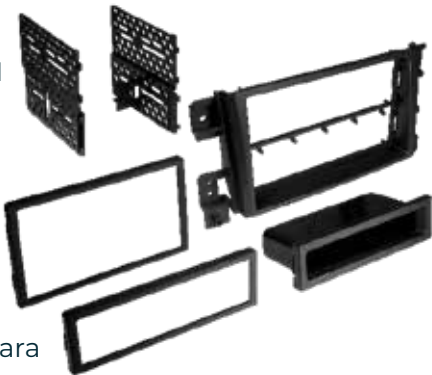

SUZK947

SINGLE DIN/ISO
WITH POCKET
OR DOUBLE DIN

SATIN BLACK

Suzuki Grand Vitara
2006-2013