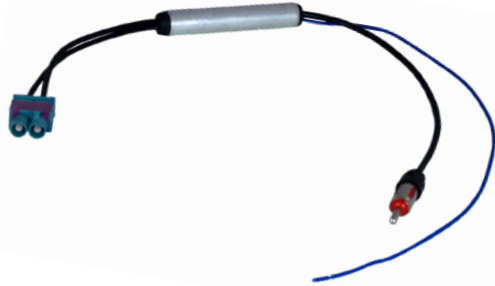

EU09

AFTERMARKET RADIO TO OEM ANTENNA

European
2009-2018