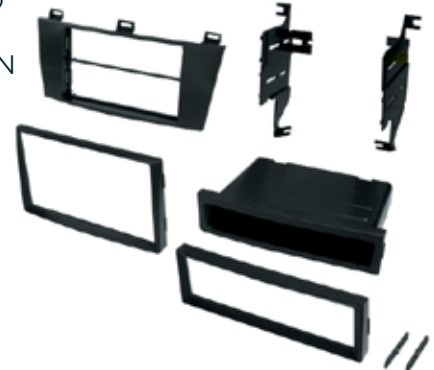

TOYK964

SINGLE DIN/ISO
WITH POCKET
OR DOUBLE DIN

Toyota Solara
2004-2008