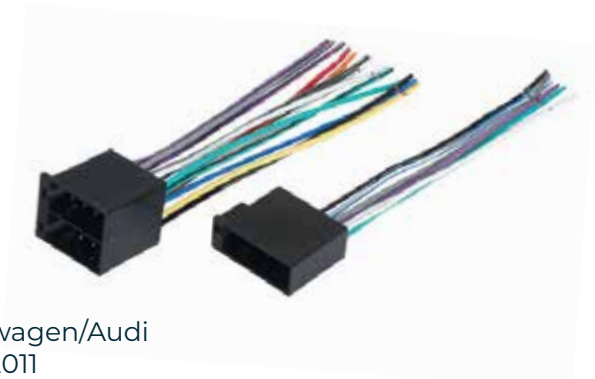

VWH1000

PLUGS INTO FACTORY HARNESS

VW & Select Import/Domestic
1985-2012

VWH1001

PLUGS INTO FACTORY HARNESS

VW & Select
Import/Domestic 1985-2012

VWH1004

OEM AMPLIFIER INTEGRATION HARNESS