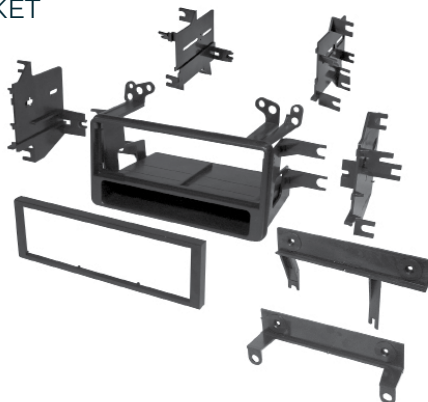

METALLIC GRAPHITE

Toyota Tacoma
2012-2015

TOYK975

SINGLE DIN OR
ISO WITH POCKET

Toyota/Scion
2000-2016

TOYK976

SINGLE DIN/ISO
WITH POCKET OR
DOUBLE DIN

Toyota Venza
2009-2015