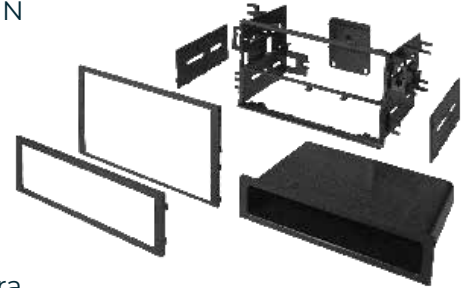

HONK830

SINGLE DIN/ISO
WITH POCKET OR
DOUBLE DIN

Honda/Acura
1986-2012