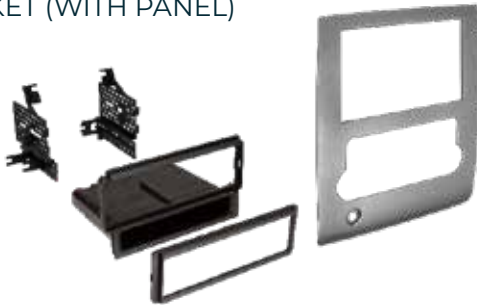

NDK752

SINGLE DIN OR ISO
WITH POCKET (WITH PANEL)

SILVER

Nissan Titan
2008-2012