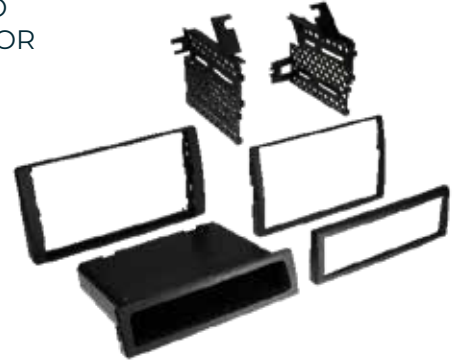

TOYK978

SINGLE ISO WITH
POCKET OR DOUBLE DIN

METALLIC GRAPHITE
(with satin chrome trim)

Toyota Camry
2015-2017

TOYK979

SINGLE DIN/ISO
WITH POCKET OR
DOUBLE DIN

Toyota Camry
2002-2006

TOYK980