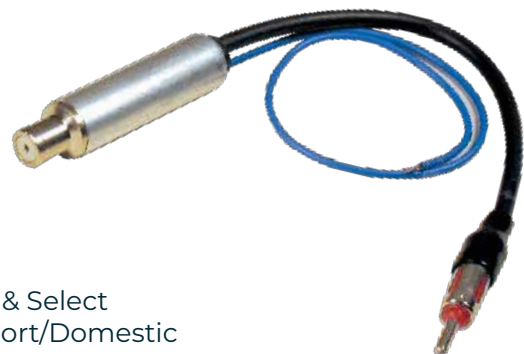

VW8

AFTERMARKET RADIO TO OEM ANTENNA

VW & Select
Import/Domestic
1993-2011