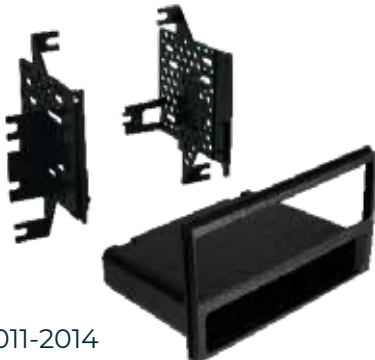

SINGLE ISO
WITH POCKET OR
DOUBLE DIN

GLOSS BLACK
METALLIC

Nissan Rogue
2014-2018

NDK736

SINGLE ISO
WITH POCKET

Nissan Cube
2009-2014
Nissan Versa
2007-2014

NDK737

SINGLE ISO
WITH POCKET OR
DOUBLE DIN