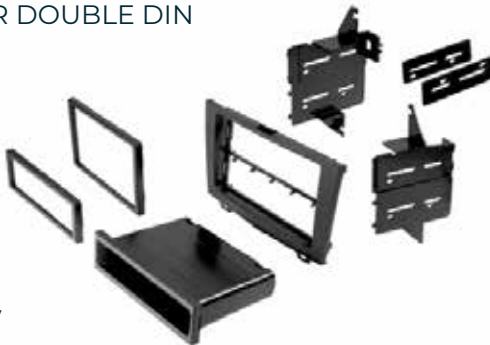

HONK819

SINGLE ISO WITH POCKET
OR DOUBLE DIN

BLACK METALLIC

Honda CRV
2012-2016

HONK823H

SINGLE DIN OR ISO
WITH POCKET

Honda Accord
2003-2007

RELOCATION KIT
WITH HARNESS