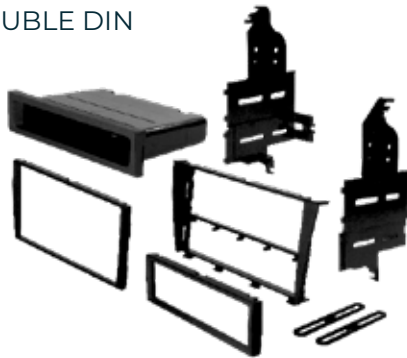

LXSK1321

SINGLE DIN/ISO WITH
POCKET OR DOUBLE DIN