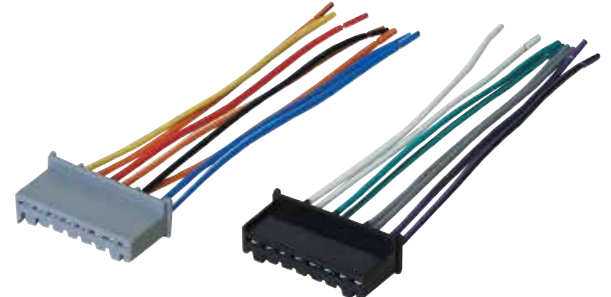

FWH593

PLUGS INTO OEM RADIO

Ford & Select Import/Domestic
1985-2007