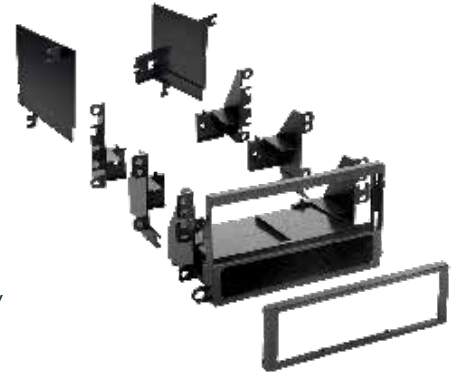

NDK717

SINGLE DIN
WITH POCKET

Nissan/Mercury
1995-2004