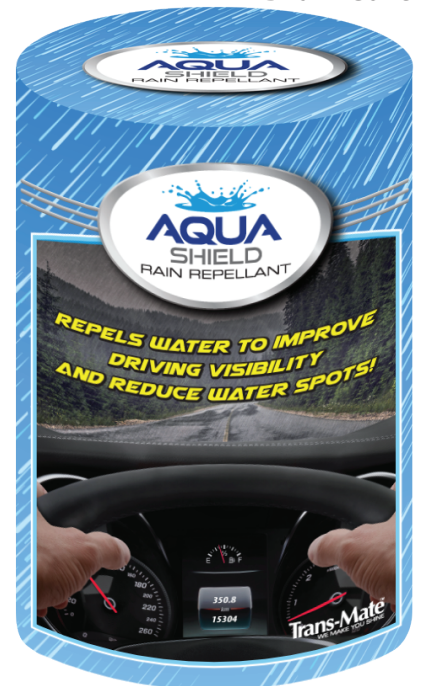

Car Wash Signage

Trans-Mate™
WE MAKE YOU SHINE

Banner

Windmaster Insert

Antenna

Drum Cover

**REPELS WATER TO
IMPROVE
DRIVING VISIBILITY
AND REDUCE
WATER SPOTS!**

Gate Sign