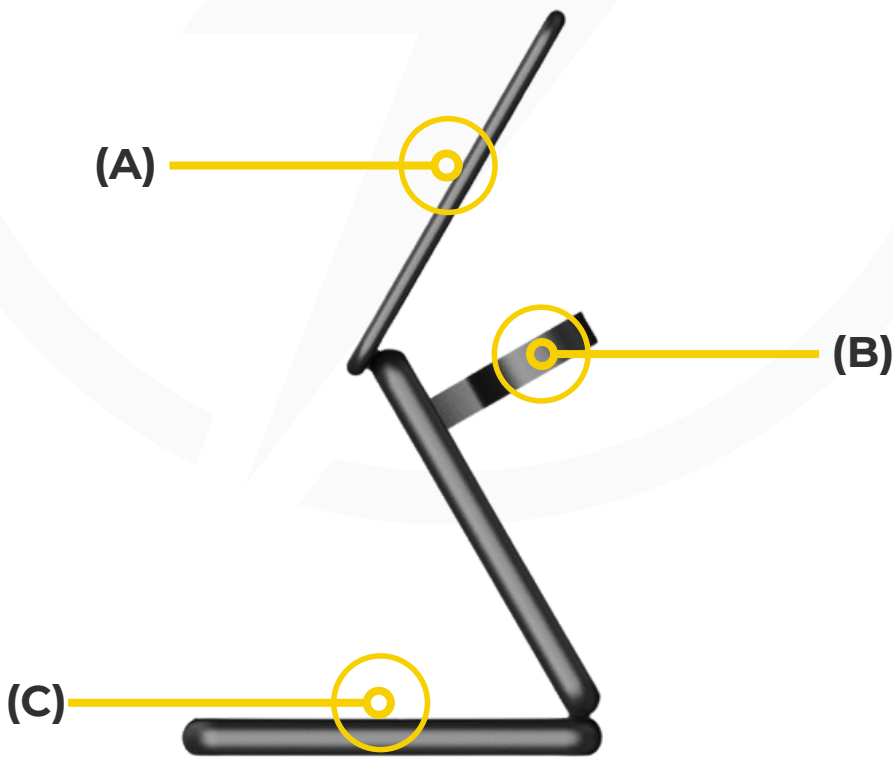

How to Use

1. Unbox the device
2. Use the charging cable provided with the device to connect it to a compatible power adaptor*
3. Use the MagSafe phone charger (A) to charge your MagSafe compatible iPhone.
4. Use the watch charger (B) to charge your compatible smart watch (supports Apple Watch and Samsung Watch)
5. Use the base charger (C) to charge your wireless charging compatible earbuds (supports Apple AirPods) or an additional Qi-charging compatible device. Base charger doesn't support fast charging.

*To charge multiple devices you will require a PD + QC 3.0 power adaptor (must be purchased separately)