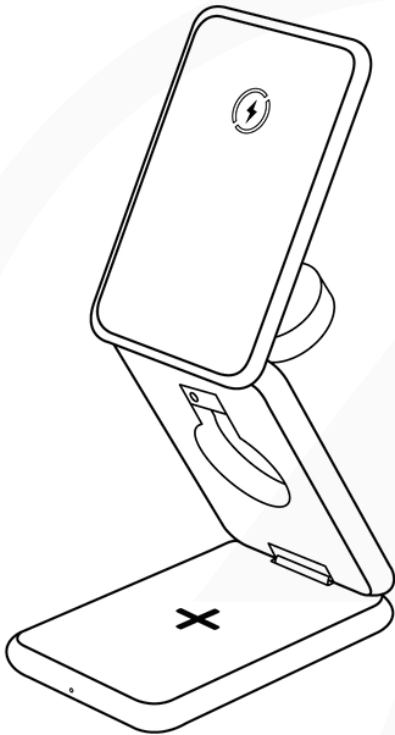

Foldable 3-in-1 Aluminium MagSafe Fast Wireless Charger

User Manual

Foldable 3-in-1 Aluminium MagSafe Fast Wireless Charger

Product Information

The Foldable 3-in-1 Aluminium MagSafe Fast Wireless Charger is the perfect accessory for Apple device users, providing a convenient and efficient charging solution. With 15W fast wireless charging for the Apple iPhone, 5W charging for the AirPods, and 2.5W charging for the Apple Watch, you can keep all your devices charged and ready to go.

The watch charger also supports Samsung Watch, making it a versatile option for users with multiple devices. Plus, the base 5W charger can also be used to charge a non-MagSafe Qi-wireless charging supported device, providing even more flexibility.

The USB-C power input ensures fast and reliable charging, while the foldable design makes it easy to take on the go. The aluminium construction not only looks sleek but also provides excellent heat dissipation and passive cooling for your devices, keeping them safe and secure while they charge.

What's in the Box

- Foldable 3-in-1 Aluminium MagSafe Fast Wireless Charger
- USB-C to USB-C charging cable

**No assembly is required*

Wireless Charger

USB-C Cable

How to Use

1. Unbox the device
2. Use the charging cable provided with the device to connect it to a compatible power adaptor*
3. Use the MagSafe phone charger (A) to charge your MagSafe compatible iPhone.
4. Use the watch charger (B) to charge your compatible smart watch (supports Apple Watch and Samsung Watch)
5. Use the base charger (C) to charge your wireless charging compatible earbuds (supports Apple AirPods) or an additional Qi-charging compatible device. Base charger doesn't support fast charging.