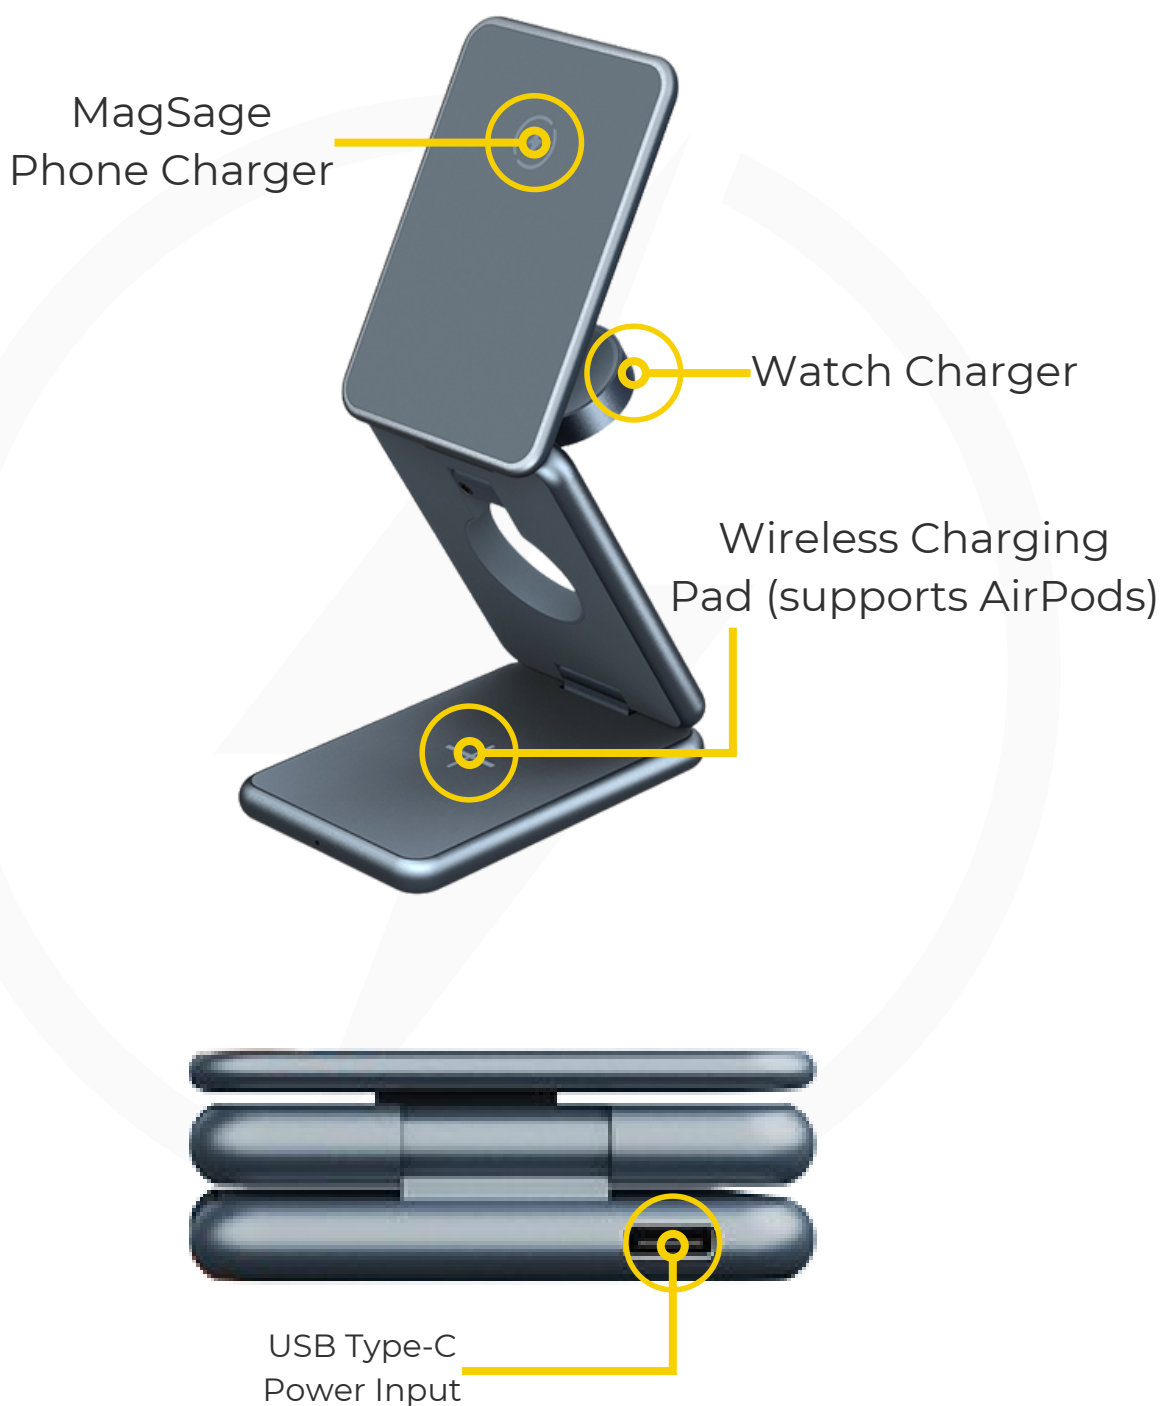

Foldable 3-in-1 Aluminium MagSafe Fast Wireless Charger

User Manual

Foldable 3-in-1 Aluminium MagSafe Fast Wireless Charger

Product Information

The Foldable 3-in-1 Aluminium MagSafe Fast Wireless Charger is the perfect accessory for Apple device users, providing a convenient and efficient charging solution. With 15W fast wireless charging for the Apple iPhone, 5W charging for the AirPods, and 2.5W charging for the Apple Watch, you can keep all your devices charged and ready to go.

The watch charger also supports Samsung Watch, making it a versatile option for users with multiple devices. Plus, the base 5W charger can also be used to charge a non-MagSafe Qi-wireless charging supported device, providing even more flexibility.

The USB-C power input ensures fast and reliable charging, while the foldable design makes it easy to take on the go. The aluminium construction not only looks sleek but also provides excellent heat dissipation and passive cooling for your devices, keeping them safe and secure while they charge.

What's in the Box

- Foldable 3-in-1 Aluminium MagSafe Fast Wireless Charger
- USB-C to USB-C charging cable

**No assembly is required*

Wireless Charger

USB-C Cable

How to Use

1. Unbox the device
2. Use the charging cable provided with the device to connect it to a compatible power adaptor*
3. Use the MagSafe phone charger (A) to charge your MagSafe compatible iPhone.
4. Use the watch charger (B) to charge your compatible smart watch (supports Apple Watch and Samsung Watch)
5. Use the base charger (C) to charge your wireless charging compatible earbuds (supports Apple AirPods) or an additional Qi-charging compatible device. Base charger doesn't support fast charging.