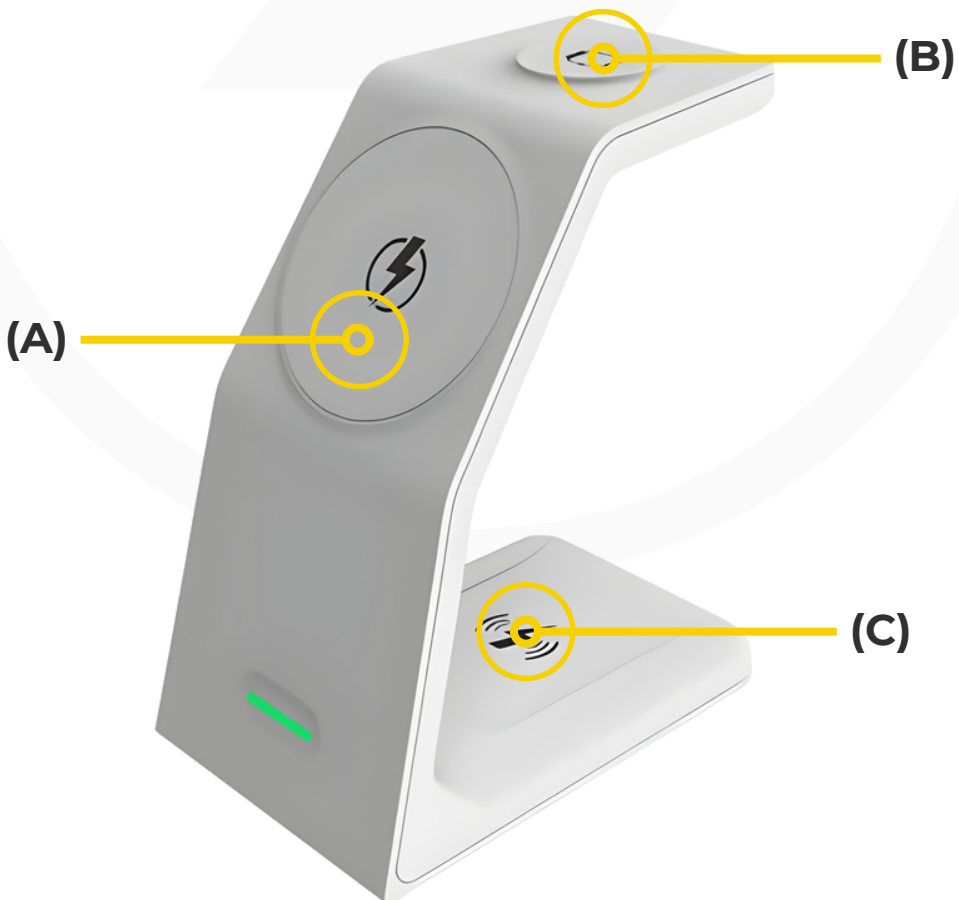

How to Use

1. Unbox the device
2. Use the charging cable provided with the device to connect it to a compatible power adaptor*
3. Use the MagSafe phone charger (A) to charge your MagSafe compatible phone.
4. Use the watch charger (B) to charge your compatible smart watch (supports Apple Watch)
5. Use the base charger (C) to charge your wireless charging compatible earbuds (supports Apple AirPods) or an additional Qi-charging compatible device. Base charger doesn't support fast charging.

*To charge multiple devices you will require a PD + QC 3.0 power adaptor (must be purchased separately)