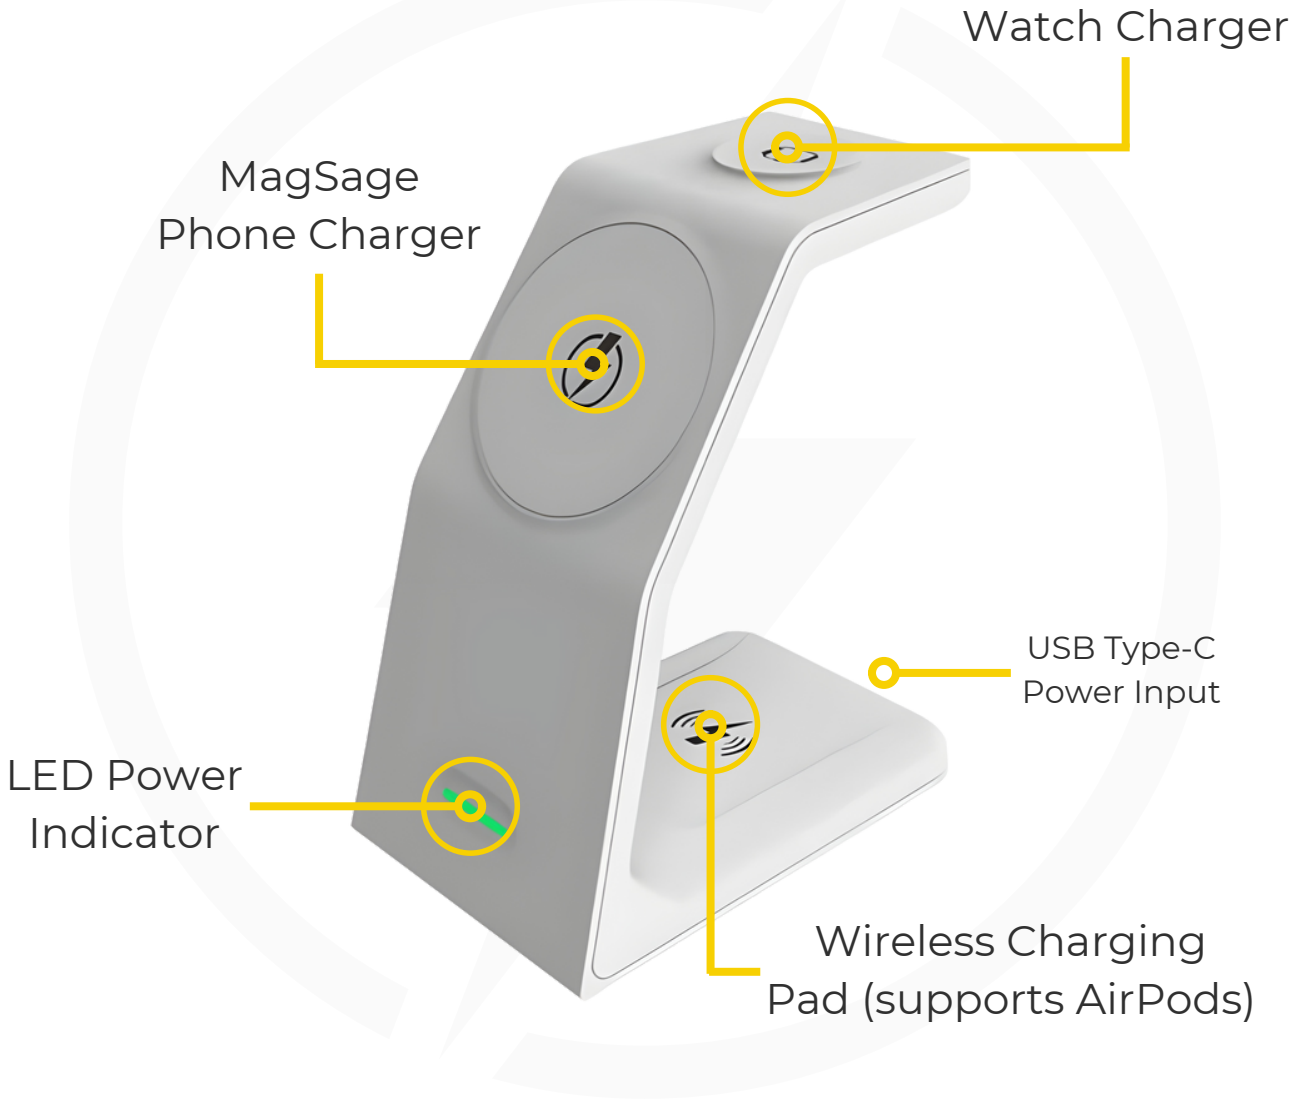

3-in-1 MagSafe Fast Wireless Charging Dock for Apple iPhone

User Manual

3-in-1 MagSafe Fast Wireless Charger for Apple iPhone

Product Information

This is a 3-in-1 MagSafe Fast Wireless Charging dock designed for the Apple iPhone. It is equipped with the latest Qi-wireless charging technology and MagSafe technology.

The wireless charger supports up to 15W of peak power. Strong magnets will hold your Apple iPhone in place allowing you to charge your phone both vertically and horizontally. It makes a great stand for you to consume media while the phone is being charged.

For optimum performance please use with a PD QC 3.0 power adaptor (must be purchased separately).

What's in the Box

- 3-in-1 MagSafe Fast Wireless Charging Dock
- USB-C to USB-C charging cable

**No assembly is required*