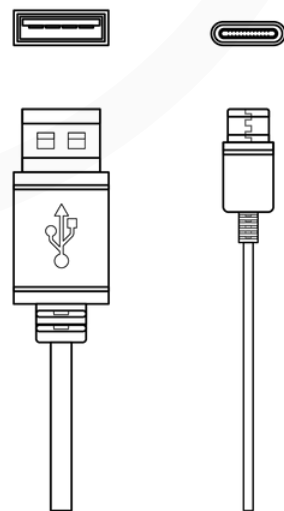

The charger can be folded for easy transportability. Opening the charger you can view the charging bases for the AirPods and Apple Watch - 2W and 3W respectively.

The Charger can be used folded and opened up.

## What's in the Box

- 3-in-1 15W Foldable Fast Wireless Charger
- USB-A to USB-C charging cable

*\*No assembly is required*

Wireless Charger

USB Cable