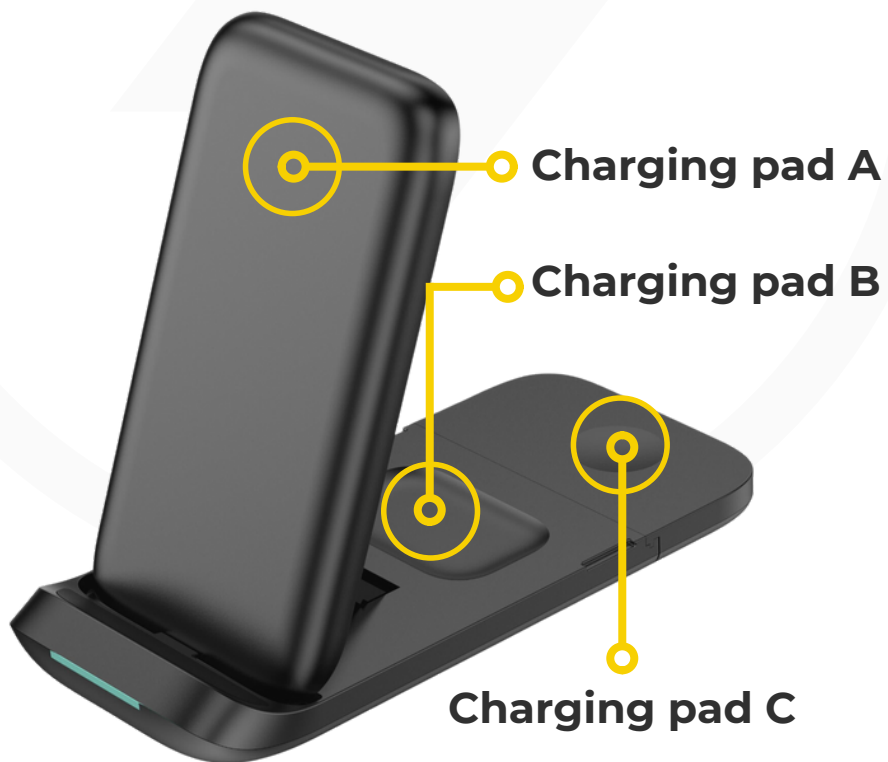

How to Use

1. Unbox the device
2. Use the charging cable provided with the device to connect it to a compatible power adaptor*
3. Place the compatible phone on the main charging pad (A).
4. You can use the base charging pad (B) to charge any Qi wireless charging compatible earbuds.
5. You can use the base charging pad (C) to charge any Qi wireless charging compatible smart watch. The smart Watch base can be moved outwards.

*To charge multiple devices you will require a PD + QC 3.0 power adaptor (must be purchased separately)