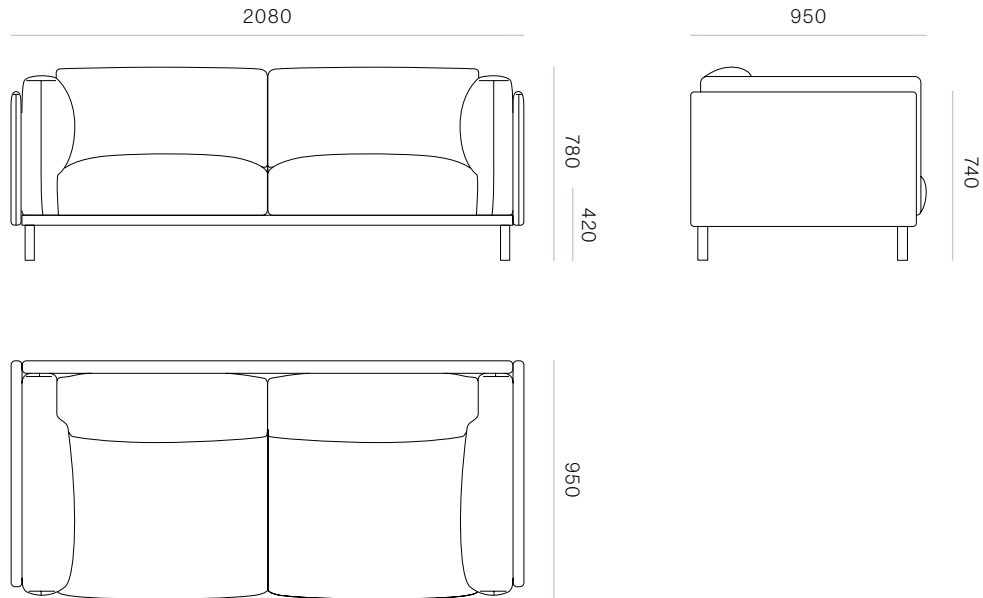

DIMENSIONS
2 Seater – Width 2080mm x
Depth 950mm x Height 780mm

3 Seater – Width 2930mm x
Depth 950mm x Height 780mm

MATERIAL
Solid timber frame, with a multi
layered foam seat and feather
topper.

SPECIFICATIONS

Forum Sofa

WW

VARIANTS

FORUM 2 SEATER SOFA

Product Code - #6857

FORUM 3 SEATER SOFA

Product Code - #6728

Forum Sofa

WW

SOFA CONFIGURATIONS

2 SEATER

CODE

#6857

3 SEATER

CODE

#6728