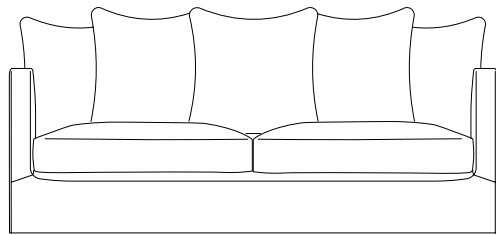

Ella Sofa

WW

SOFA CONFIGURATIONS

2400

CODE

#7419