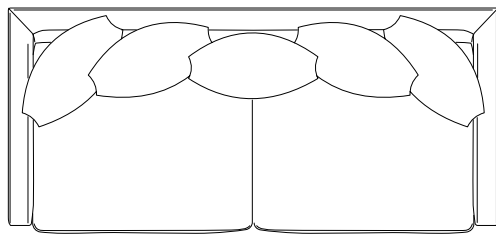

Ella Sofa

WW

SOFA CONFIGURATIONS

2400

CODE

#7419

910

725

2400

940