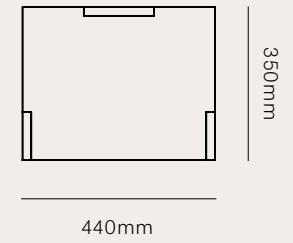

CARDINAL SIDE TABLE

500 x 440 x 350mm

CHANEL 1 DRAWER BEDSIDE