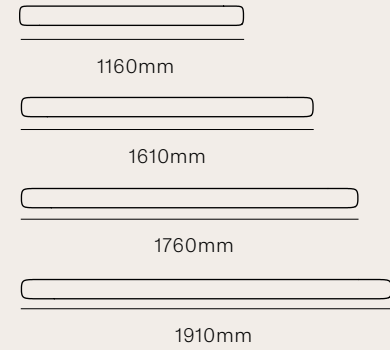

500 x 450 x 450mm

LEVEL 2 DRAWER BEDSIDE

500 x 600 x 400mm

VEIL 2 DRAWER BEDSIDE

600 x 500 x 415mm

# Line drawings

CARSON HEADBOARD

- KS 1300 x 2385 x 75mm
- Q 1300 x 2835 x 75mm
- K 1300 x 2985 x 75mm
- SK 1300 x 3135 x 75mm

CORA HEADBOARD

- KS 1200 x 2305 x 70mm
- Q 1200 x 2755 x 70mm
- K 1200 x 2905 x 70mm
- SK 1200 x 3055 x 70mm

ELLIS HEADBOARD

- KS 1430 x 1260 x 80mm
- Q 1430 x 1710 x 80mm
- K 1430 x 1860 x 80mm
- SK 1430 x 2010 x 80mm

## HADLEY HEADBOARD

KS	1210 x 1160 x 95mm
Q	1210 x 1610 x 95mm
K	1210 x 1760 x 95mm
SK	1210 x 1910 x 95mm