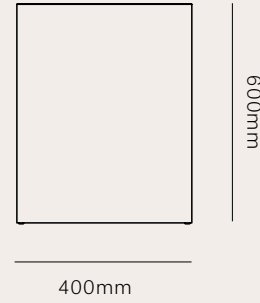

RILEY HEADBOARD

- KS 1500 x 1180 x 75mm
- Q 1500 x 1630 x 75mm
- K 1500 x 1780 x 75mm
- SK 1500 x 1930 x 75mm

THEO HEADBOARD

- KS 1320 x 1200 x 60mm
- Q 1320 x 1650 x 60mm
- K 1320 x 1800 x 60mm
- SK 1320 x 1950 x 60mm

LEIA HEADBOARD

- KS 1210 x 1270 x 300mm
- Q 1210 x 1720 x 300mm
- K 1210 x 1870 x 300mm
- SK 1210 x 2020 x 300mm

1210mm

1210mm

300mm

1270mm

1720mm

1870mm

2020mm

ABEL BED BASE

- KS 320 x 1130 x 2100mm
- Q 320 x 1590 x 2100mm
- K 320 x 1730 x 2100mm
- SK 320 x 1890 x 2100mm

2100mm

60mm

320mm

1130mm

1590mm

1730mm

1890mm

CARDINAL SIDE TABLE

500 x 440 x 350mm

CHANEL 1 DRAWER BEDSIDE

600 x 500 x 400mm

CONTOUR PEDESTAL SIDE TABLE

500 x 450 x 450mm