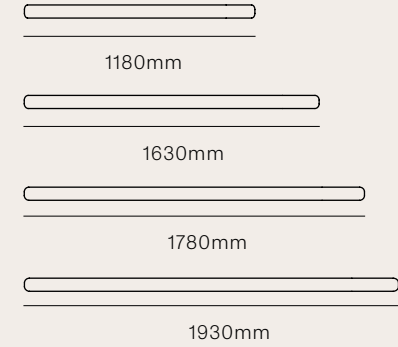

## HADLEY HEADBOARD

KS	1210 x 1160 x 95mm
Q	1210 x 1610 x 95mm
K	1210 x 1760 x 95mm
SK	1210 x 1910 x 95mm

## VERSO HEADBOARD

KS	1200 x 1250 x 60mm
Q	1200 x 1700 x 60mm
K	1200 x 1850 x 60mm
SK	1200 x 2000 x 60mm

## MYLA HEADBOARD

KS	1305 x 1150 x 80mm
Q	1305 x 1600 x 80mm
K	1305 x 1750 x 80mm
SK	1305 x 1900 x 80mm

PARKER HEADBOARD

- KS 1600 x 1190 x 80mm
- Q 1600 x 1640 x 80mm
- K 1600 x 1790 x 80mm
- SK 1600 x 1940 x 80mm

RILEY HEADBOARD

- KS 1500 x 1180 x 75mm
- Q 1500 x 1630 x 75mm
- K 1500 x 1780 x 75mm
- SK 1500 x 1930 x 75mm

THEO HEADBOARD

- KS 1320 x 1200 x 60mm
- Q 1320 x 1650 x 60mm
- K 1320 x 1800 x 60mm
- SK 1320 x 1950 x 60mm