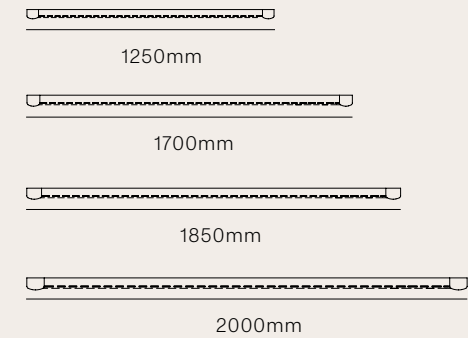

VERSO HEADBOARD

KS	1200 x 1250 x 60mm
Q	1200 x 1700 x 60mm
K	1200 x 1850 x 60mm
SK	1200 x 2000 x 60mm