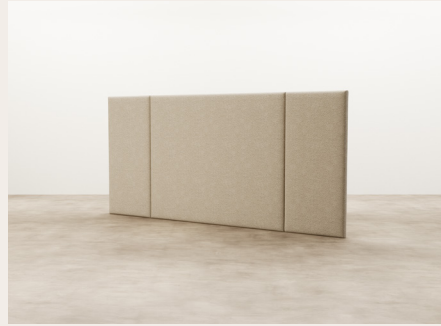

CARSON HEADBOARD

KS	1300 x 2385 x 75mm
Q	1300 x 2835 x 75mm
K	1300 x 2985 x 75mm
SK	1300 x 3135 x 75mm

CORA HEADBOARD

KS	1200 x 2305 x 70mm
Q	1200 x 2755 x 70mm
K	1200 x 2905 x 70mm
SK	1200 x 3055 x 70mm