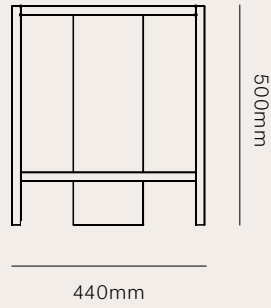

RILEY HEADBOARD

- KS 1500 x 1180 x 75mm
- Q 1500 x 1630 x 75mm
- K 1500 x 1780 x 75mm
- SK 1500 x 1930 x 75mm

THEO HEADBOARD

- KS 1320 x 1200 x 60mm
- Q 1320 x 1650 x 60mm
- K 1320 x 1800 x 60mm
- SK 1320 x 1950 x 60mm

LEIA HEADBOARD

- KS 1210 x 1270 x 300mm
- Q 1210 x 1720 x 300mm
- K 1210 x 1870 x 300mm
- SK 1210 x 2020 x 300mm

1210mm

1210mm

300mm

1270mm

1720mm

1870mm

2020mm

ABEL BED BASE

- KS 320 x 1130 x 2100mm
- Q 320 x 1590 x 2100mm
- K 320 x 1730 x 2100mm
- SK 320 x 1890 x 2100mm

2100mm

60mm

320mm

1130mm

1590mm

1730mm

1890mm

CARDINAL SIDE TABLE

500 x 440 x 350mm

CHANEL 1 DRAWER BEDSIDE

600 x 500 x 400mm

CONTOUR PEDESTAL SIDE TABLE

500 x 450 x 450mm