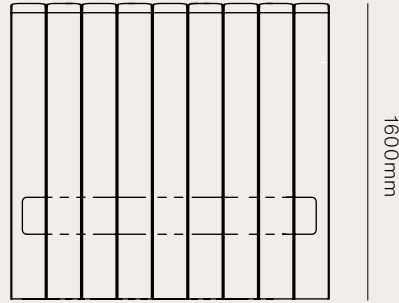

## HADLEY HEADBOARD

KS	1210 x 1160 x 95mm
Q	1210 x 1610 x 95mm
K	1210 x 1760 x 95mm
SK	1210 x 1910 x 95mm

## VERSO HEADBOARD

KS	1200 x 1250 x 60mm
Q	1200 x 1700 x 60mm
K	1200 x 1850 x 60mm
SK	1200 x 2000 x 60mm

## MYLA HEADBOARD

KS	1305 x 1150 x 80mm
Q	1305 x 1600 x 80mm
K	1305 x 1750 x 80mm
SK	1305 x 1900 x 80mm

PARKER HEADBOARD

- KS 1600 x 1190 x 80mm
- Q 1600 x 1640 x 80mm
- K 1600 x 1790 x 80mm
- SK 1600 x 1940 x 80mm