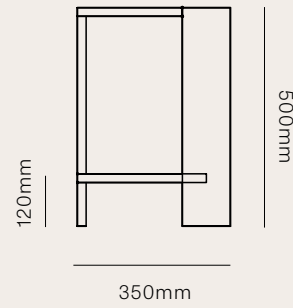

RILEY HEADBOARD

- KS 1500 x 1180 x 75mm
- Q 1500 x 1630 x 75mm
- K 1500 x 1780 x 75mm
- SK 1500 x 1930 x 75mm

THEO HEADBOARD

- KS 1320 x 1200 x 60mm
- Q 1320 x 1650 x 60mm
- K 1320 x 1800 x 60mm
- SK 1320 x 1950 x 60mm

LEIA HEADBOARD

- KS 1210 x 1270 x 300mm
- Q 1210 x 1720 x 300mm
- K 1210 x 1870 x 300mm
- SK 1210 x 2020 x 300mm

1210mm

1210mm

300mm

1270mm

1720mm

1870mm

2020mm

ABEL BED BASE

- KS 320 x 1130 x 2100mm
- Q 320 x 1590 x 2100mm
- K 320 x 1730 x 2100mm
- SK 320 x 1890 x 2100mm

2100mm

60mm

320mm

1130mm

1590mm

1730mm

1890mm

CARDINAL SIDE TABLE

500 x 440 x 350mm

CHANEL 1 DRAWER BEDSIDE

600 x 500 x 400mm

CONTOUR PEDESTAL SIDE TABLE

500 x 450 x 450mm