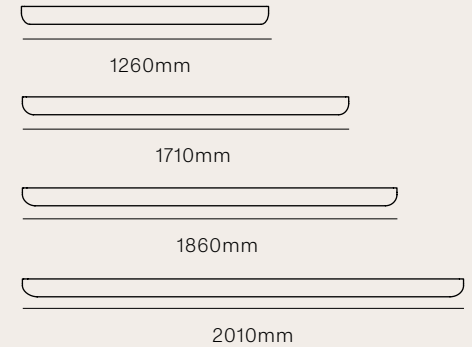

500 x 450 x 450mm

LEVEL 2 DRAWER BEDSIDE

500 x 600 x 400mm

VEIL 2 DRAWER BEDSIDE

600 x 500 x 415mm

# Line drawings

CARSON HEADBOARD

- KS 1300 x 2385 x 75mm
- Q 1300 x 2835 x 75mm
- K 1300 x 2985 x 75mm
- SK 1300 x 3135 x 75mm

CORA HEADBOARD

- KS 1200 x 2305 x 70mm
- Q 1200 x 2755 x 70mm
- K 1200 x 2905 x 70mm
- SK 1200 x 3055 x 70mm

ELLIS HEADBOARD

- KS 1430 x 1260 x 80mm
- Q 1430 x 1710 x 80mm
- K 1430 x 1860 x 80mm
- SK 1430 x 2010 x 80mm