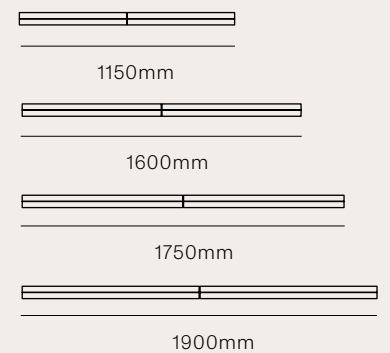

MYLA HEADBOARD

KS	1305 x 1150 x 80mm
Q	1305 x 1600 x 80mm
K	1305 x 1750 x 80mm
SK	1305 x 1900 x 80mm