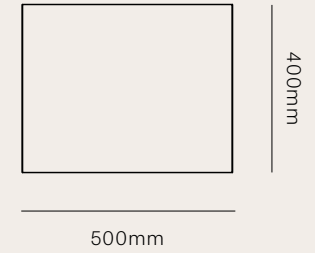

2020mm

ABEL BED BASE

- KS 320 x 1130 x 2100mm
- Q 320 x 1590 x 2100mm
- K 320 x 1730 x 2100mm
- SK 320 x 1890 x 2100mm

2100mm

60mm

320mm

1130mm

1590mm

1730mm

1890mm

CARDINAL SIDE TABLE

500 x 440 x 350mm

CHANEL 1 DRAWER BEDSIDE

600 x 500 x 400mm

CONTOUR PEDESTAL SIDE TABLE

500 x 450 x 450mm