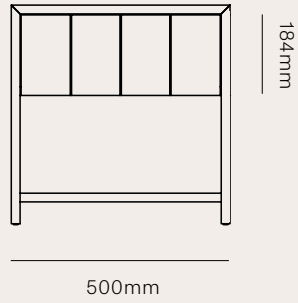

LEIA HEADBOARD

- KS 1210 x 1270 x 300mm
- Q 1210 x 1720 x 300mm
- K 1210 x 1870 x 300mm
- SK 1210 x 2020 x 300mm

1210mm

1210mm

300mm

1270mm

1720mm

1870mm

2020mm

ABEL BED BASE

- KS 320 x 1130 x 2100mm
- Q 320 x 1590 x 2100mm
- K 320 x 1730 x 2100mm
- SK 320 x 1890 x 2100mm

2100mm

60mm

320mm

1130mm

1590mm

1730mm

1890mm

CARDINAL SIDE TABLE

500 x 440 x 350mm

CHANEL 1 DRAWER BEDSIDE

600 x 500 x 400mm

CONTOUR PEDESTAL SIDE TABLE

500 x 450 x 450mm

LEVEL 2 DRAWER BEDSIDE

500 x 600 x 400mm

VEIL 2 DRAWER BEDSIDE

600 x 500 x 415mm