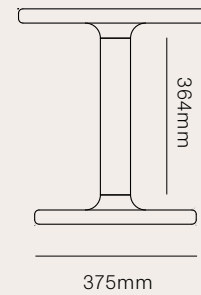

RILEY HEADBOARD

- KS 1500 x 1180 x 75mm
- Q 1500 x 1630 x 75mm
- K 1500 x 1780 x 75mm
- SK 1500 x 1930 x 75mm

THEO HEADBOARD

- KS 1320 x 1200 x 60mm
- Q 1320 x 1650 x 60mm
- K 1320 x 1800 x 60mm
- SK 1320 x 1950 x 60mm

LEIA HEADBOARD

- KS 1210 x 1270 x 300mm
- Q 1210 x 1720 x 300mm
- K 1210 x 1870 x 300mm
- SK 1210 x 2020 x 300mm

1210mm

1210mm

300mm

1270mm

1720mm

1870mm

2020mm

ABEL BED BASE

- KS 320 x 1130 x 2100mm
- Q 320 x 1590 x 2100mm
- K 320 x 1730 x 2100mm
- SK 320 x 1890 x 2100mm

2100mm

60mm

320mm

1130mm

1590mm

1730mm

1890mm

CARDINAL SIDE TABLE

500 x 440 x 350mm

CHANEL 1 DRAWER BEDSIDE

600 x 500 x 400mm

CONTOUR PEDESTAL SIDE TABLE

500 x 450 x 450mm