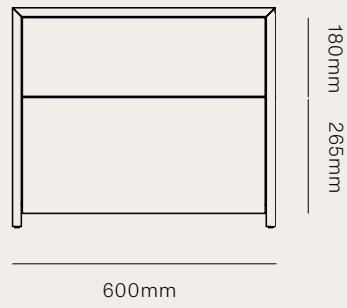

LEIA HEADBOARD

- KS 1210 x 1270 x 300mm
- Q 1210 x 1720 x 300mm
- K 1210 x 1870 x 300mm
- SK 1210 x 2020 x 300mm

1210mm

1210mm

300mm

1270mm

1720mm

1870mm

2020mm

ABEL BED BASE

- KS 320 x 1130 x 2100mm
- Q 320 x 1590 x 2100mm
- K 320 x 1730 x 2100mm
- SK 320 x 1890 x 2100mm

2100mm

60mm

320mm

1130mm

1590mm

1730mm

1890mm

CARDINAL SIDE TABLE

500 x 440 x 350mm

CHANEL 1 DRAWER BEDSIDE

600 x 500 x 400mm

CONTOUR PEDESTAL SIDE TABLE

500 x 450 x 450mm

LEVEL 2 DRAWER BEDSIDE

500 x 600 x 400mm

VEIL 2 DRAWER BEDSIDE

600 x 500 x 415mm