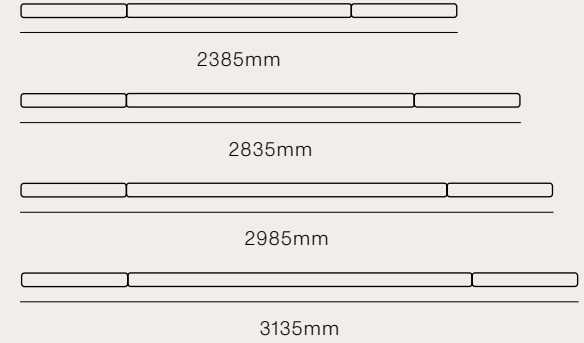

500 x 450 x 450mm

LEVEL 2 DRAWER BEDSIDE

500 x 600 x 400mm

VEIL 2 DRAWER BEDSIDE

600 x 500 x 415mm

# Line drawings

CARSON HEADBOARD

- KS 1300 x 2385 x 75mm
- Q 1300 x 2835 x 75mm
- K 1300 x 2985 x 75mm
- SK 1300 x 3135 x 75mm

CORA HEADBOARD

- KS 1200 x 2305 x 70mm
- Q 1200 x 2755 x 70mm
- K 1200 x 2905 x 70mm
- SK 1200 x 3055 x 70mm