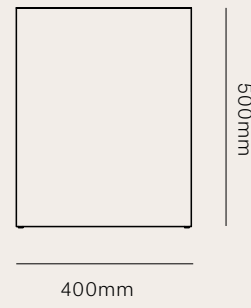

LEVEL 2 DRAWER BEDSIDE

500 x 600 x 400mm