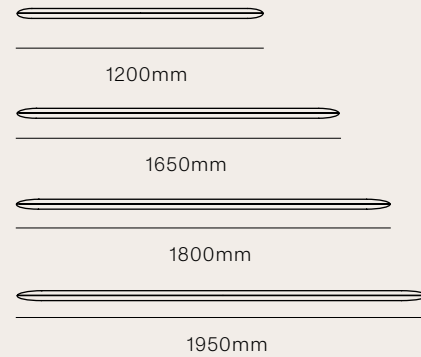

## HADLEY HEADBOARD

KS	1210 x 1160 x 95mm
Q	1210 x 1610 x 95mm
K	1210 x 1760 x 95mm
SK	1210 x 1910 x 95mm

## VERSO HEADBOARD

KS	1200 x 1250 x 60mm
Q	1200 x 1700 x 60mm
K	1200 x 1850 x 60mm
SK	1200 x 2000 x 60mm

## MYLA HEADBOARD

KS	1305 x 1150 x 80mm
Q	1305 x 1600 x 80mm
K	1305 x 1750 x 80mm
SK	1305 x 1900 x 80mm

PARKER HEADBOARD

- KS 1600 x 1190 x 80mm
- Q 1600 x 1640 x 80mm
- K 1600 x 1790 x 80mm
- SK 1600 x 1940 x 80mm

RILEY HEADBOARD

- KS 1500 x 1180 x 75mm
- Q 1500 x 1630 x 75mm
- K 1500 x 1780 x 75mm
- SK 1500 x 1930 x 75mm

THEO HEADBOARD

- KS 1320 x 1200 x 60mm
- Q 1320 x 1650 x 60mm
- K 1320 x 1800 x 60mm
- SK 1320 x 1950 x 60mm