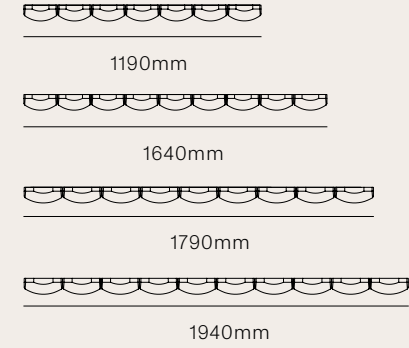

## HADLEY HEADBOARD

KS	1210 x 1160 x 95mm
Q	1210 x 1610 x 95mm
K	1210 x 1760 x 95mm
SK	1210 x 1910 x 95mm

## VERSO HEADBOARD

KS	1200 x 1250 x 60mm
Q	1200 x 1700 x 60mm
K	1200 x 1850 x 60mm
SK	1200 x 2000 x 60mm

## MYLA HEADBOARD

KS	1305 x 1150 x 80mm
Q	1305 x 1600 x 80mm
K	1305 x 1750 x 80mm
SK	1305 x 1900 x 80mm

PARKER HEADBOARD

- KS 1600 x 1190 x 80mm
- Q 1600 x 1640 x 80mm
- K 1600 x 1790 x 80mm
- SK 1600 x 1940 x 80mm

RILEY HEADBOARD

- KS 1500 x 1180 x 75mm
- Q 1500 x 1630 x 75mm
- K 1500 x 1780 x 75mm
- SK 1500 x 1930 x 75mm

THEO HEADBOARD

- KS 1320 x 1200 x 60mm
- Q 1320 x 1650 x 60mm
- K 1320 x 1800 x 60mm
- SK 1320 x 1950 x 60mm