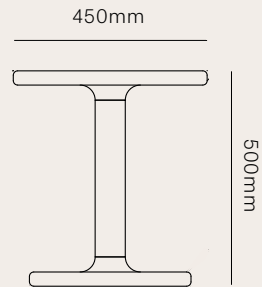

RILEY HEADBOARD

- KS 1500 x 1180 x 75mm
- Q 1500 x 1630 x 75mm
- K 1500 x 1780 x 75mm
- SK 1500 x 1930 x 75mm

THEO HEADBOARD

- KS 1320 x 1200 x 60mm
- Q 1320 x 1650 x 60mm
- K 1320 x 1800 x 60mm
- SK 1320 x 1950 x 60mm

LEIA HEADBOARD

- KS 1210 x 1270 x 300mm
- Q 1210 x 1720 x 300mm
- K 1210 x 1870 x 300mm
- SK 1210 x 2020 x 300mm

1210mm

1210mm

300mm

1270mm

1720mm

1870mm

2020mm

ABEL BED BASE

- KS 320 x 1130 x 2100mm
- Q 320 x 1590 x 2100mm
- K 320 x 1730 x 2100mm
- SK 320 x 1890 x 2100mm

2100mm

60mm

320mm

1130mm

1590mm

1730mm

1890mm

CARDINAL SIDE TABLE

500 x 440 x 350mm

CHANEL 1 DRAWER BEDSIDE

600 x 500 x 400mm

CONTOUR PEDESTAL SIDE TABLE

500 x 450 x 450mm