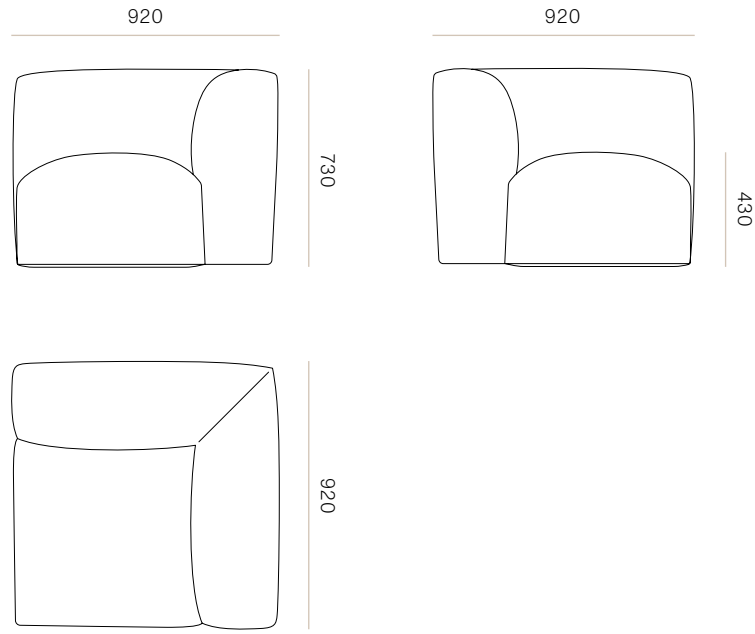

Landing Sofa

WW

MODULES

SINGLE CORNER

CODE

#7552