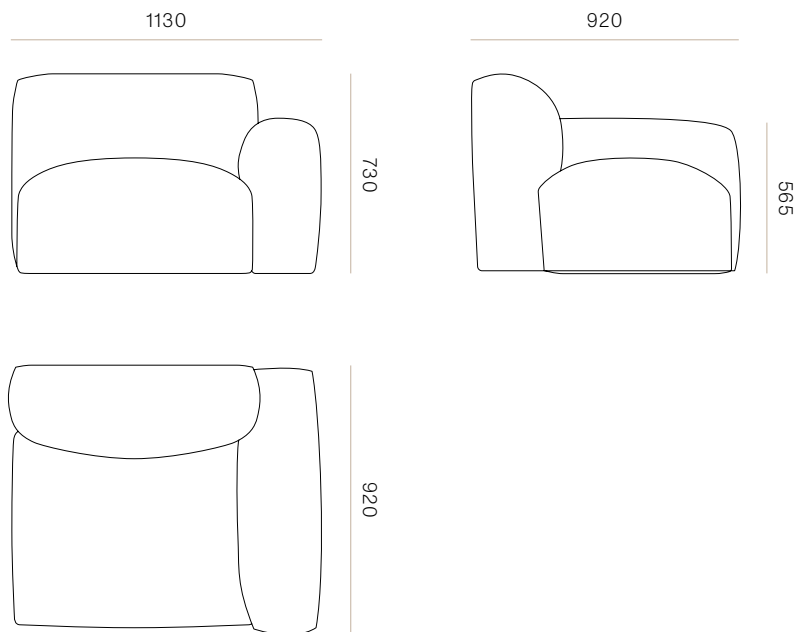

SINGLE RIGHT ARM

CODE

#8283