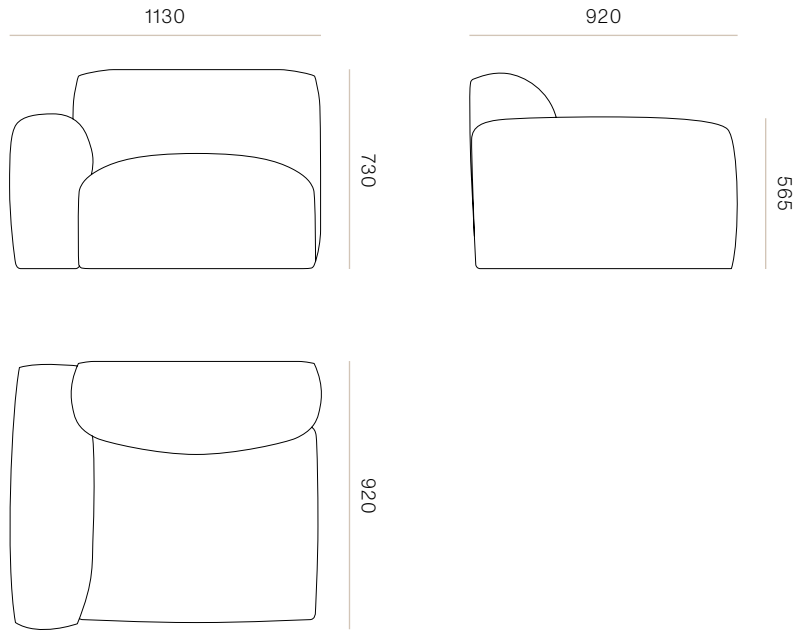

DIMENSIONS

Single Left Arm – Height 730mm
x Width 1130mm x Depth 920mm

Long Single Back – Height
730mm x Width 920mm x Depth
920mm

Single Corner – Height 730mm x
Width 920mm x Depth 920mm

Single Right Arm – Height
730mm x Width 1130mm x Depth
920mm

Square Ottoman – Height
430mm x Width 920mm x Depth
920mm

SPECIFICATIONS

- Multi-layered foam seat back and arms, with feather topper for semi-relaxed look and plush comfort
- Interlaced elasticised webbing in the seat base
- Side-mounted joining clips to connect modules
- Fully assembled

SINGLE RIGHT ARM
Product Code - #8283

SQUARE OTTOMAN
Product Code - #8285

Landing Sofa

WW

SOFA MODULES

SINGLE LEFT ARM

CODE

#7553