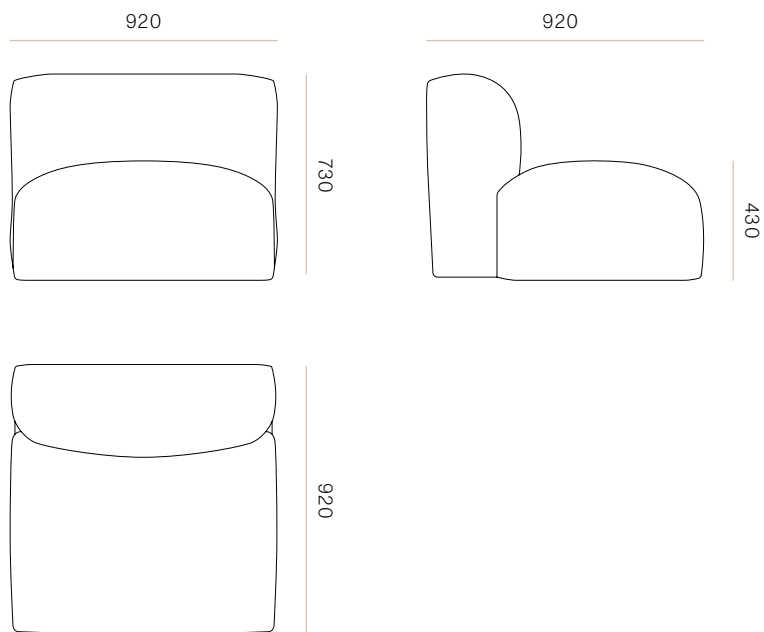

LONG SINGLE BACK

CODE

#8284