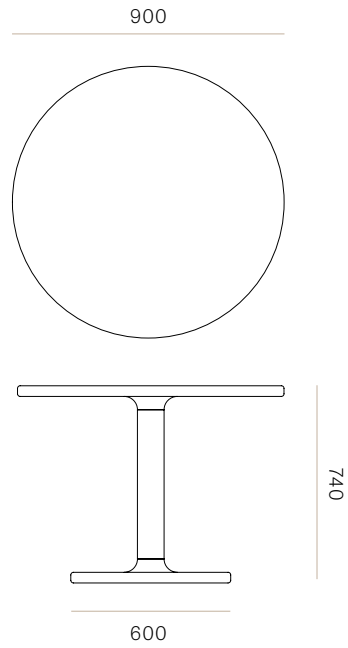

## Contour Pedestal Table

DIMENSIONS	Width 900mm x Height 740mm Width 1000mm x Height 740mm Width 1200mm x Height 740mm
MATERIAL	Available in a range of Ash and Oak finishes.
SPECIFICATIONS	<ul style="list-style-type: none"><li>- Rounded profile on bottom of pedestal</li><li>- Round pedestal seamlessly integrates into top and base</li><li>- Round dining table top</li><li>- 40mm handcrafted solid timber top</li><li>- Polished in a durable 2 pack lacquer</li><li>- Fully assembled</li></ul>
CATEGORY	Dining Table
ENVIRONMENT	Indoor
COUNTRY OF PRODUCTION	New Zealand
PREASSEMBLED	Yes
CLEANING CARE	Please refer to our website for care & cleaning instructions.
MADE TO ORDER	Contour is handcrafted to order in New Zealand by Woodwrights.

# Contour Pedestal Table

WW

DINING TABLE CONFIGURATION

900 DIAMETER

CODE

#6764

1000 DIAMETER

CODE

# Abode Pedestal Dining Table

WW

DINING TABLE CONFIGURATION

1200 DIAMETER

CODE

#7159

---