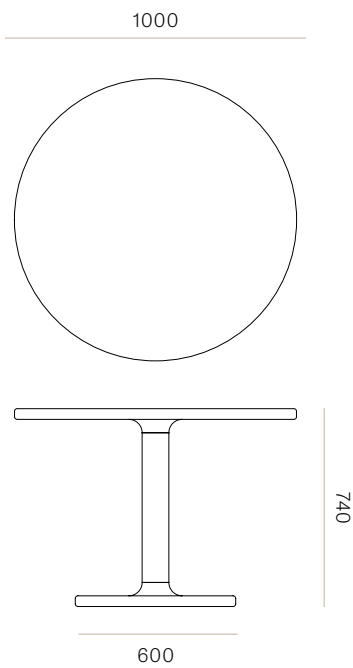

1000 DIAMETER

CODE

#6765