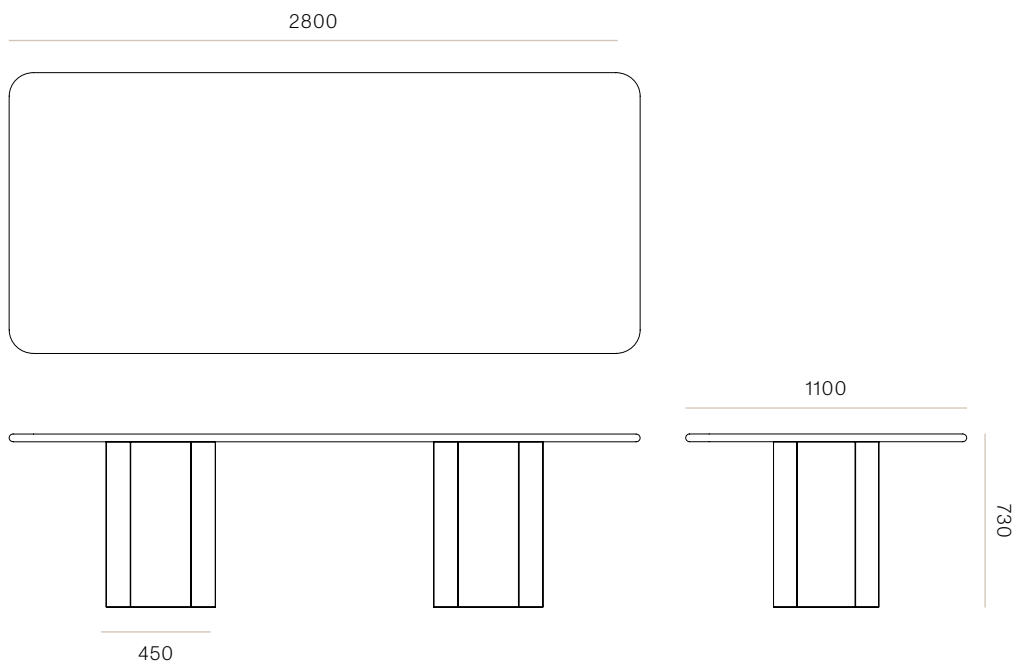

2800W

CODE

#8253