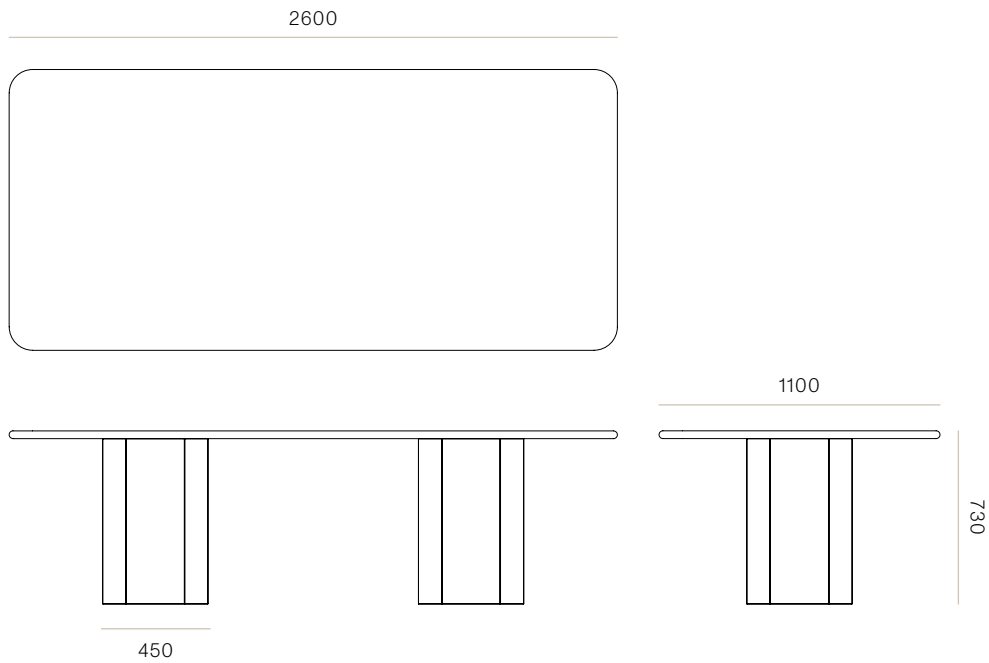

DIMENSIONS	Depth 1100mm x Height 730mm x Width 2600mm
	Depth 1100mm x Height 730mm x Width 2800mm
	Depth 1100mm x Height 730mm x Width 3000mm
MATERIAL	Available in a range of Ash and Oak finishes.
SPECIFICATIONS	<ul style="list-style-type: none">- 33mm solid timber top handcrafted from American Ash or Oak- Solid timber, pedestal base design- Polished in a durable 2 pack lacquer- Fully assembled
CATEGORY	Dining Table
ENVIRONMENT	Indoor
COUNTRY OF PRODUCTION	New Zealand
PREASSEMBLED	Yes
CLEANING CARE	Please refer to our website for care & cleaning instructions.
MADE TO ORDER	Abode is handcrafted to order in New Zealand by Woodwrights.

Abode Dining Table

WW

DINING TABLE CONFIGURATIONS

2600W

CODE

#8161

2800W

CODE