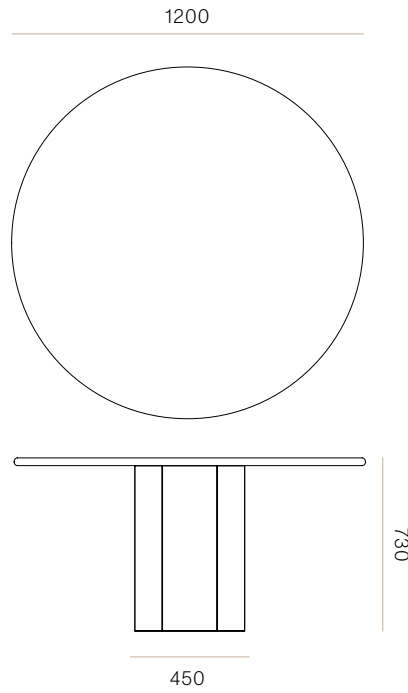

WOODRIGHTS

PRODUCT SHEET

Abode Pedestal Table

Abode Pedestal Table

WW

With a bold silhouette, Abode features a circular table top and a pedestal base. A subtle rounding of the otherwise weighty base brings a sense of softness to the overall form. A family of dining tables that lend themselves to a variety of dining spaces.

DIMENSIONS	Width 1200mm x Height 730mm Width 1400mm x Height 730mm Width 1600mm x Height 730mm
MATERIAL	Available in a range of Ash and Oak finishes.
SPECIFICATIONS	<ul style="list-style-type: none">- 33mm solid timber top handcrafted from American Ash or Oak- Solid timber, pedestal base design- Polished in a durable 2 pack lacquer- Fully assembled
CATEGORY	Dining Table
ENVIRONMENT	Indoor
COUNTRY OF PRODUCTION	New Zealand
PREASSEMBLED	Yes
CLEANING CARE	Please refer to our website for care & cleaning instructions.
MADE TO ORDER	Abode is handcrafted to order in New Zealand by Woodwrights.

Abode Pedestal Table

WW

DINING TABLE CONFIGURATION

1200 DIAMETER

CODE #7769

1400 DIAMETER

CODE #7769

Abode Pedestal Table

WW

DINING TABLE CONFIGURATION

1600 DIAMETER

CODE

#7769