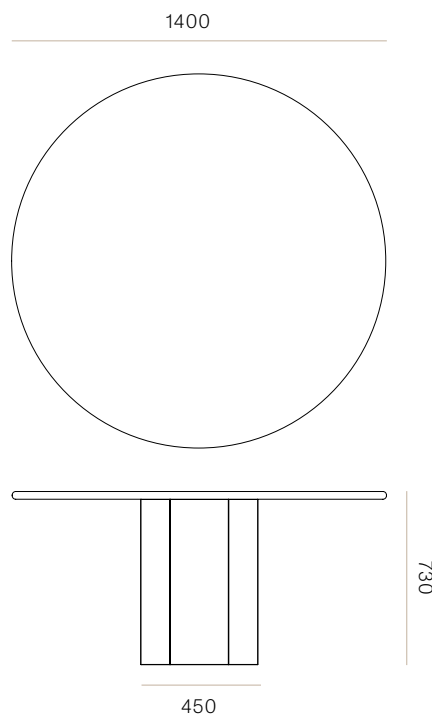

DIMENSIONS	Width 1200mm x Height 730mm Width 1400mm x Height 730mm Width 1600mm x Height 730mm
MATERIAL	Available in a range of Ash and Oak finishes.
SPECIFICATIONS	<ul style="list-style-type: none">- 33mm solid timber top handcrafted from American Ash or Oak- Solid timber, pedestal base design- Polished in a durable 2 pack lacquer- Fully assembled
CATEGORY	Dining Table
ENVIRONMENT	Indoor
COUNTRY OF PRODUCTION	New Zealand
PREASSEMBLED	Yes
CLEANING CARE	Please refer to our website for care & cleaning instructions.
MADE TO ORDER	Abode is handcrafted to order in New Zealand by Woodwrights.

Abode Pedestal Table

WW

DINING TABLE CONFIGURATION

1200 DIAMETER

CODE #7769

1400 DIAMETER

CODE #7769

Abode Pedestal Table

WW

DINING TABLE CONFIGURATION

1600 DIAMETER

CODE

#7769