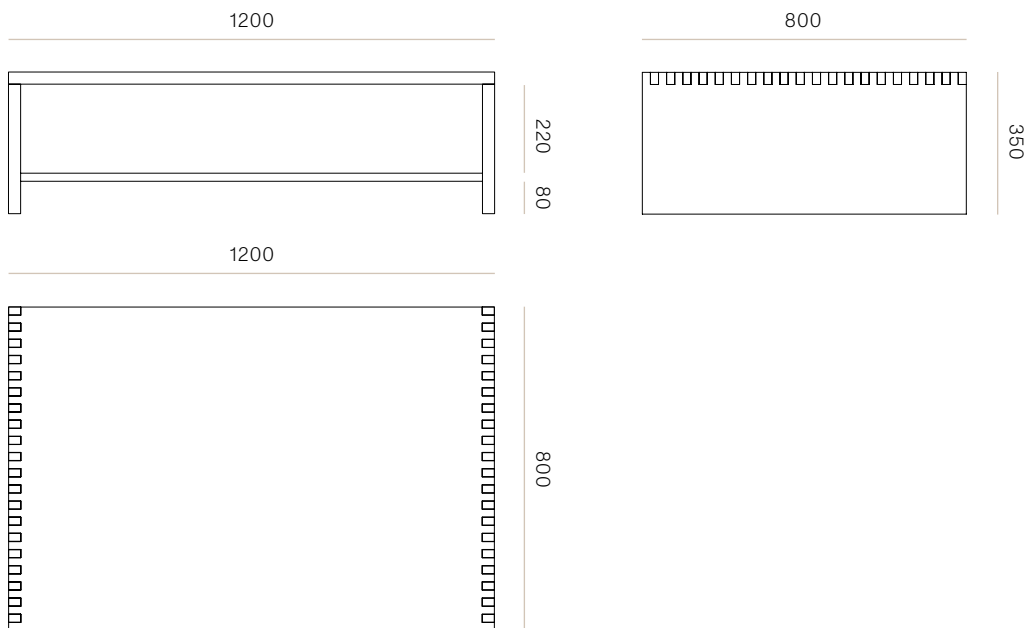

DIMENSIONS	Length 1200mm x Height 350mm x Width 800mm
MATERIAL	Available in a range of Ash and Oak finishes.
SPECIFICATIONS	<ul style="list-style-type: none">- Feature straight mortice and tenon join in top corners- Full solid timber construction- Finished in a 2 pack commercial grade matt lacquer or Osmo oil- Fully assembled
CATEGORY	Coffee Table
ENVIRONMENT	Indoor
COUNTRY OF PRODUCTION	New Zealand
PREASSEMBLED	Yes
CLEANING CARE	Please refer to our website for care & cleaning instructions.
MADE TO ORDER	Tenon is handcrafted to order in New Zealand by Woodwrights.

COFFEE TABLE CONFIGURATIONS

COFFEE TABLE

CODE

#6915

OPEN SHELF COFFEE TABLE

CODE

#6916

Tenon Coffee Table