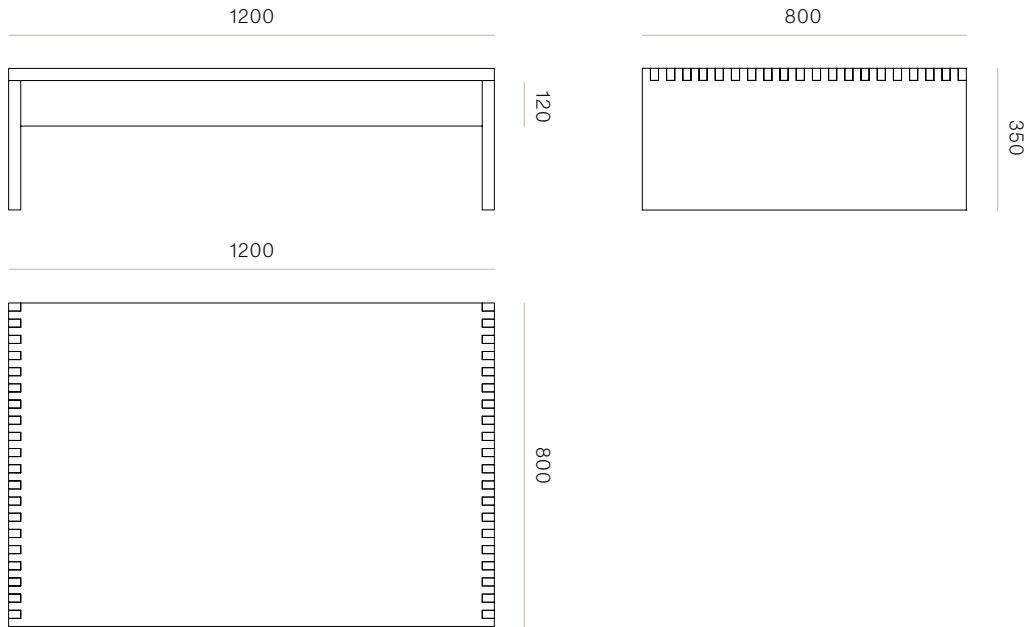

WOODRIGHTS

PRODUCT SHEET

Tenon Coffee Table

Tenon Coffee Table

WW

A nod to traditional timber construction, Tenon features a distinct straight dovetail, or tenon, detail where each component of the table meets. Exhibiting beauty in symmetry and repetition, this join provides a strong junction and visual interest. Three variants provide storage solutions and further functionality where required.

DIMENSIONS	Length 1200mm x Height 350mm x Width 800mm
MATERIAL	Available in a range of Ash and Oak finishes.
SPECIFICATIONS	<ul style="list-style-type: none">- Feature straight mortice and tenon join in top corners- Full solid timber construction- Finished in a 2 pack commercial grade matt lacquer or Osmo oil- Fully assembled
CATEGORY	Coffee Table
ENVIRONMENT	Indoor
COUNTRY OF PRODUCTION	New Zealand
PREASSEMBLED	Yes
CLEANING CARE	Please refer to our website for care & cleaning instructions.
MADE TO ORDER	Tenon is handcrafted to order in New Zealand by Woodwrights.

Tenon Coffee Table

WW

VARIANTS

TENON COFFEE TABLE
Product Code - #6915

TENON OPEN SHELF COFFEE TABLE
Product Code - #6916

TENON 2 DRAWER COFFEE TABLE
Product Code - #6917

Tenon Coffee Table

WW

COFFEE TABLE CONFIGURATIONS

COFFEE TABLE

CODE

#6915

OPEN SHELF COFFEE TABLE

CODE

#6916

Tenon Coffee Table