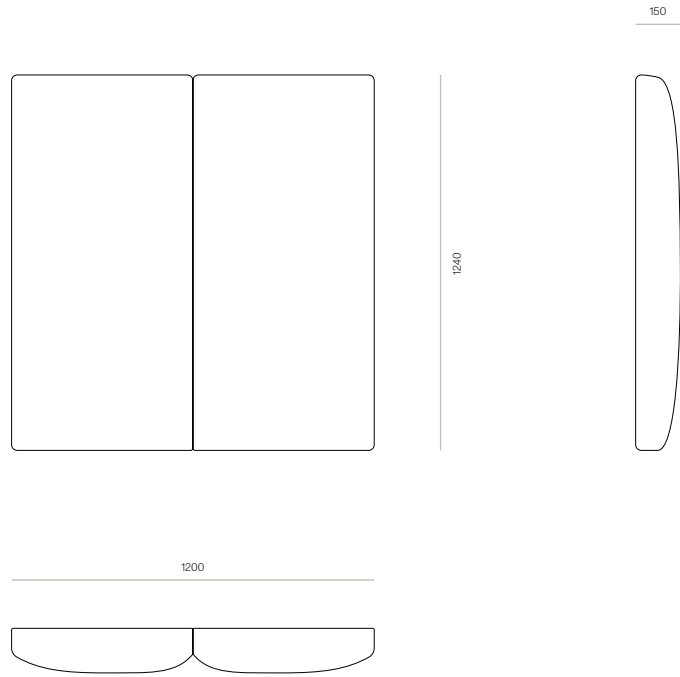

Piper Headboard

WW

HEADBOARD CONFIGURATION

KING SINGLE

CODE

#9357