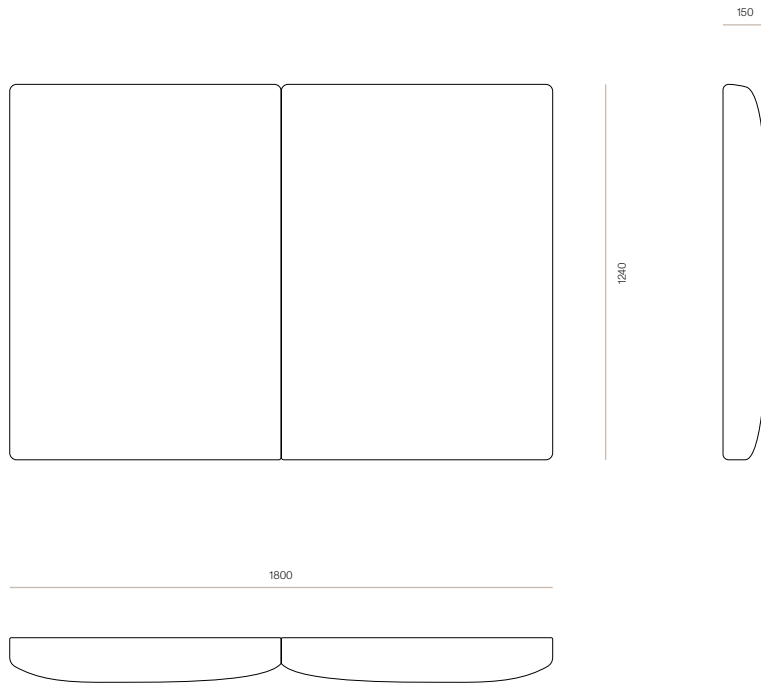

Piper Headboard

WW

HEADBOARD CONFIGURATION

KING

CODE

#7358