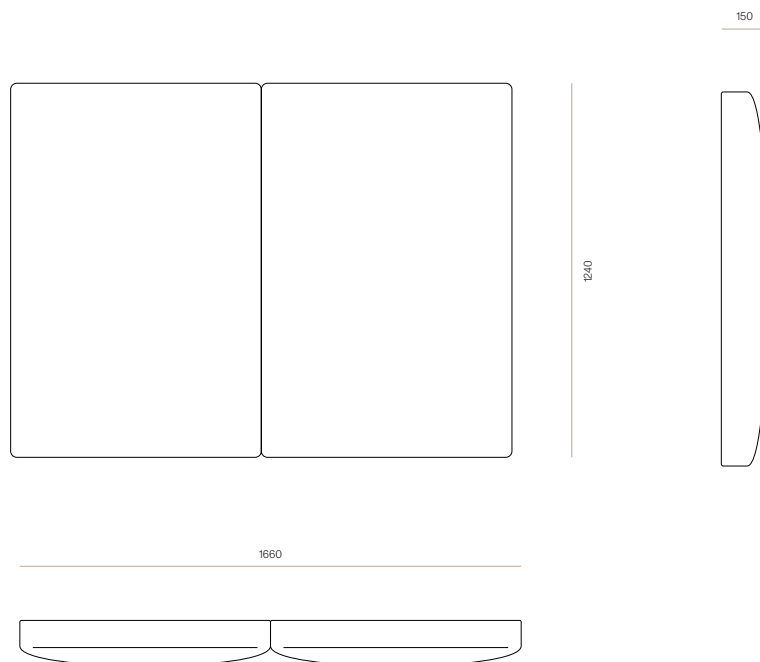

Piper is available in free standing, or wall mounted options across all sizes

DIMENSIONS

King Single:
1300W x 1160H 150D mm
Queen:
1750W x 1160H x 150D mm
King:
1900W x 1160H x 150D mm
Super King:
2060W x 1160H x 150D mm

CODE

#9357

QUEEN

CODE

#9124

Piper Headboard

WW

HEADBOARD CONFIGURATION