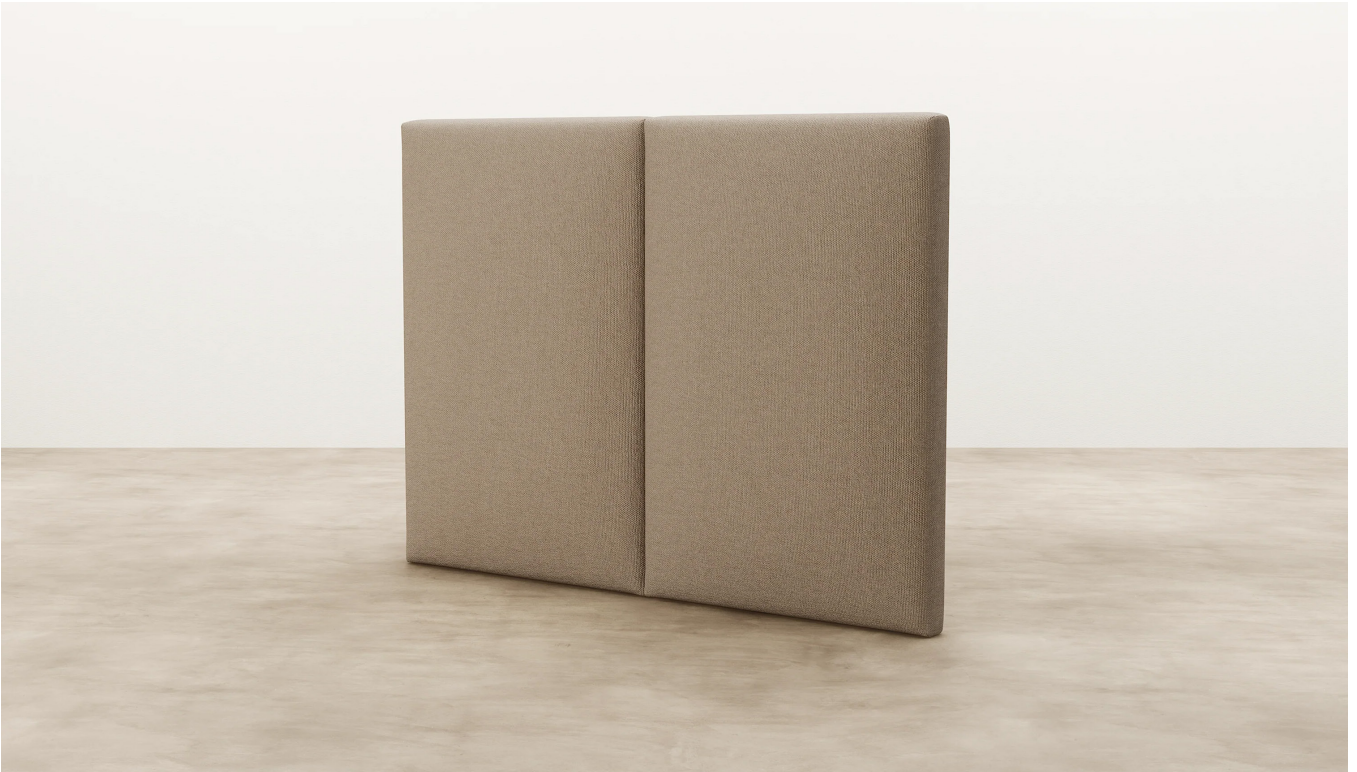

WOODRIGHTS

PRODUCT SHEET

Piper Headboard

Piper Headboard

WW

With two vertical padded panels and thicker proportions, Piper brings generous comfort to bedroom spaces. Piper is locally made to order and can be customised to suit your style and space.

Piper is available in free standing, or wall mounted options across all sizes

DIMENSIONS

King Single:
1300W x 1160H 150D mm
Queen:
1750W x 1160H x 150D mm
King:
1900W x 1160H x 150D mm
Super King:
2060W x 1160H x 150D mm

MATERIAL

Medium density foam with a fibre wrap.

SPECIFICATIONS

- Two vertical upholstered panels
- Medium density foam with a fibre wrap
- Box seams in corners
- Transported in one piece
- Option of split batten fixing to wall or free standing (no bed base fixing)
- Excludes any installation required