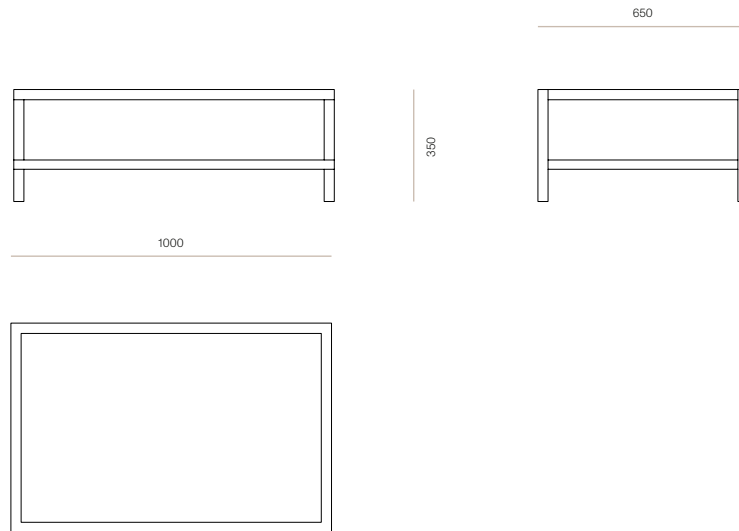

Nara Coffee Table

WW

PRODUCT CATEGORY CONFIGURATIONS

1000W

CODE

#9160