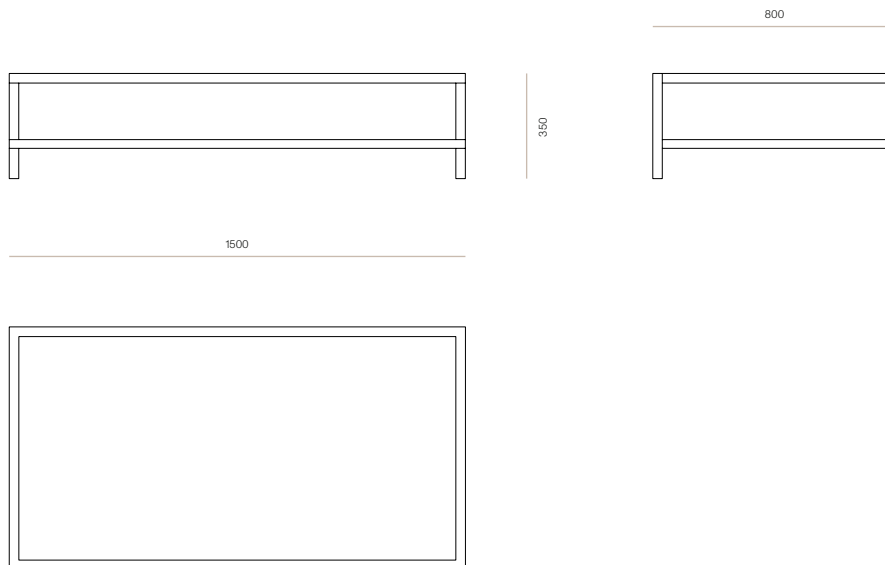

1500W

CODE

#9378