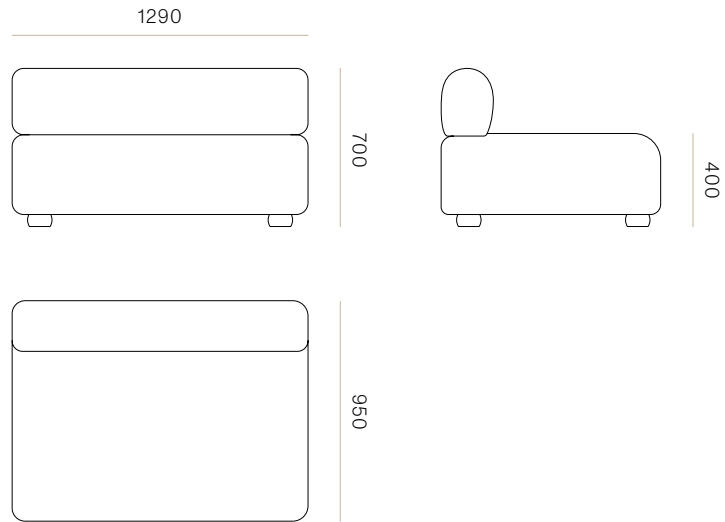

DIMENSIONS

Corner - Left Arm Only - Height 700mm x Width 2850mm x Depth 2850mm

Right Arm - Height 700mm x Width 1290 x Depth 950mm

Back Only - Height 700mm x Width 1290 x Depth 950mm

Curved Corner - Height 700mm x Width 1560 x Depth 1560mm

Left Arm - Height 700mm x Width 1290 x Depth 950mm

Back Only - Height 700 x Width 950mm x Depth 950mm

Corner - Left & Right Arm - Height 700mm x Width 2850mm x Depth 2850mm

SPECIFICATIONS

- Interlaced elasticised webbing
- Multi-layered foam blend for structured, transitional comfort
- Memory foam top layer around seat & back
- Joining clips
- Hand turned bun feet

#4342

Kingsview Sofa

WW

SOFA MODULES

BACK ONLY 1290L

CODE

#4341

BACK ONLY 950L