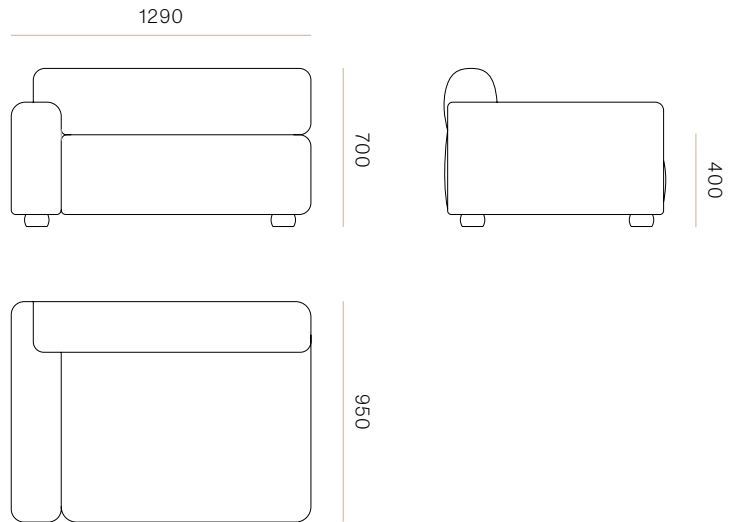

Kingsview Sofa

WW

SOFA MODULES

LEFT ARM

CODE

#4340