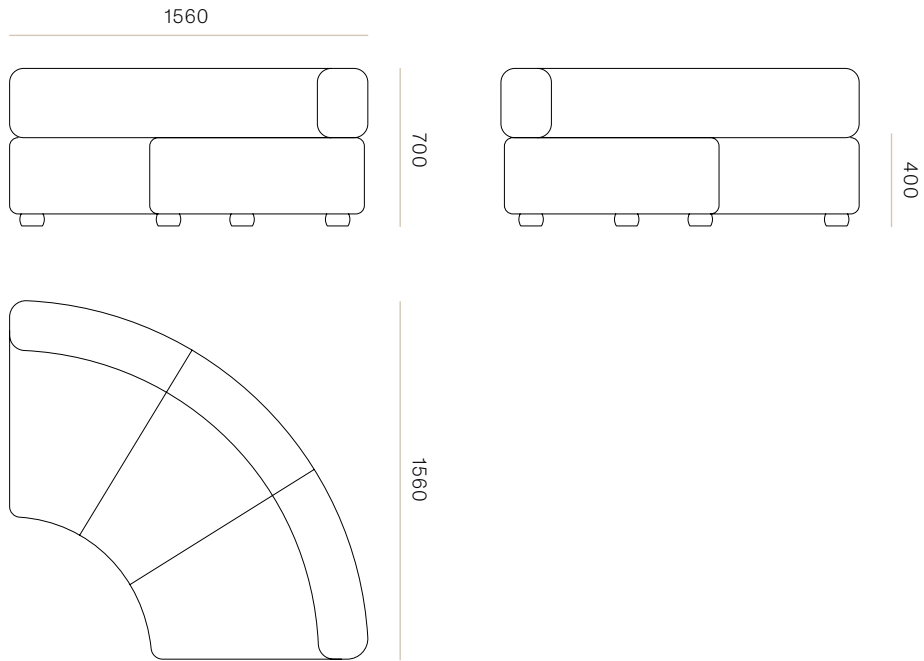

Kingsview Sofa

WW

SOFA MODULES

CURVED CORNER

CODE

#4344