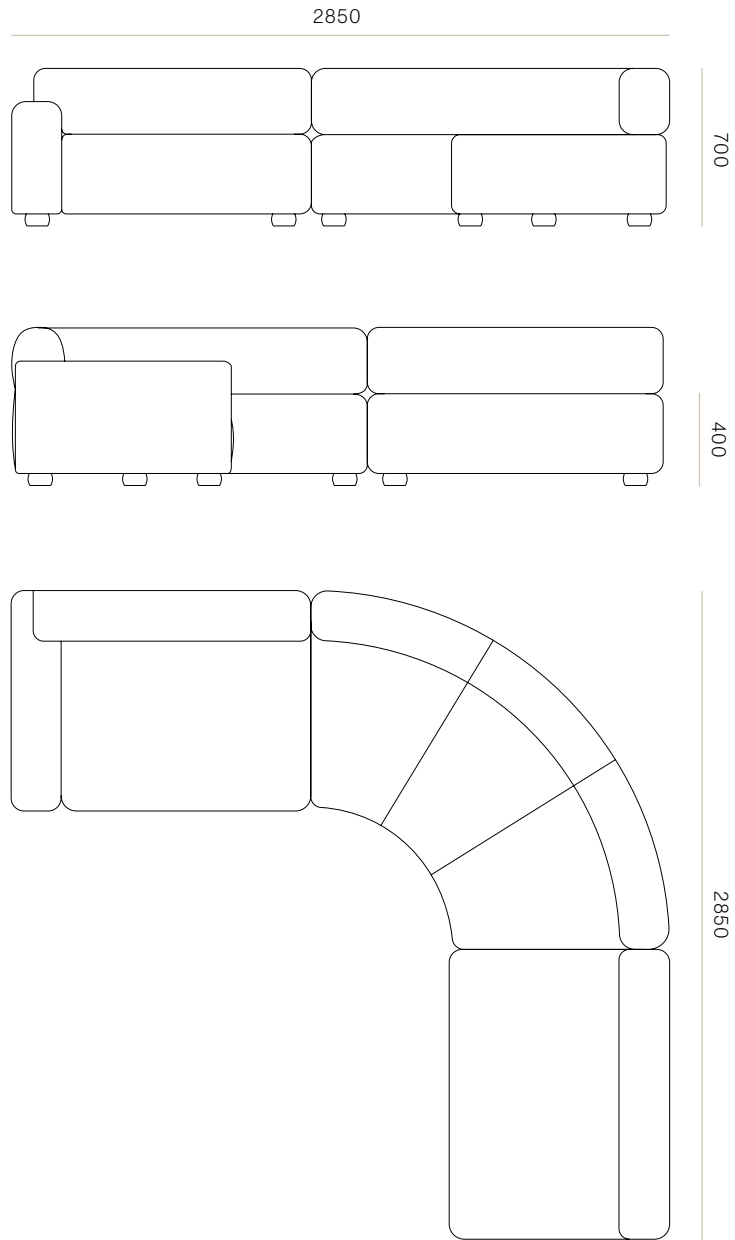

DIMENSIONS

Corner - Left Arm Only - Height 700mm x Width 2850mm x Depth 2850mm

Right Arm - Height 700mm x Width 1290 x Depth 950mm

Back Only - Height 700mm x Width 1290 x Depth 950mm

Curved Corner - Height 700mm x Width 1560 x Depth 1560mm

Left Arm - Height 700mm x Width 1290 x Depth 950mm

Back Only - Height 700 x Width 950mm x Depth 950mm

Corner - Left & Right Arm - Height 700mm x Width 2850mm x Depth 2850mm

SPECIFICATIONS

- Interlaced elasticised webbing
- Multi-layered foam blend for structured, transitional comfort
- Memory foam top layer around seat & back
- Joining clips
- Hand turned bun feet

Kingsview Sofa

WW

SOFA MODULES

CORNER SOFA - LEFT ARM ONLY

CODE

#6406

Kingsview Sofa

WW