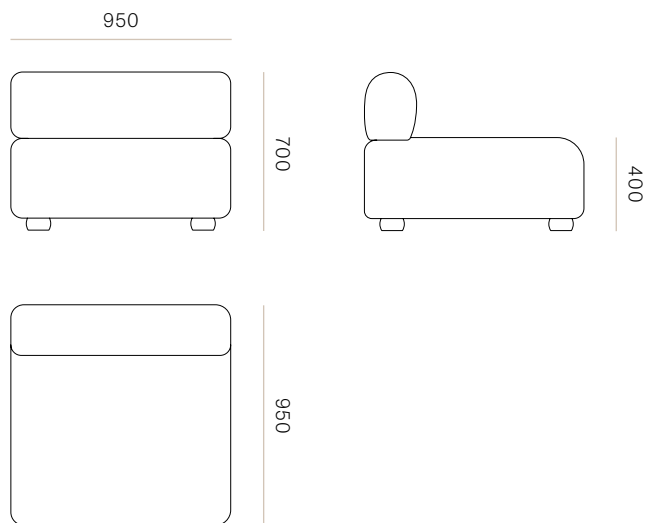

BACK ONLY 950L

CODE

#4343