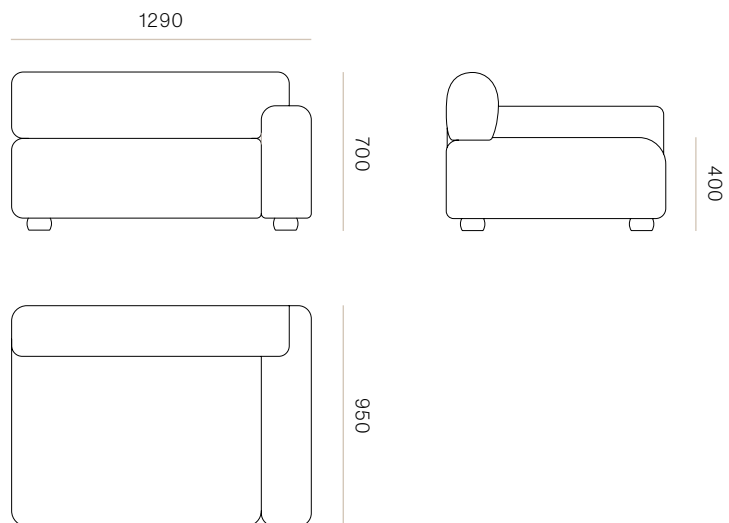

RIGHT ARM

CODE

#4342