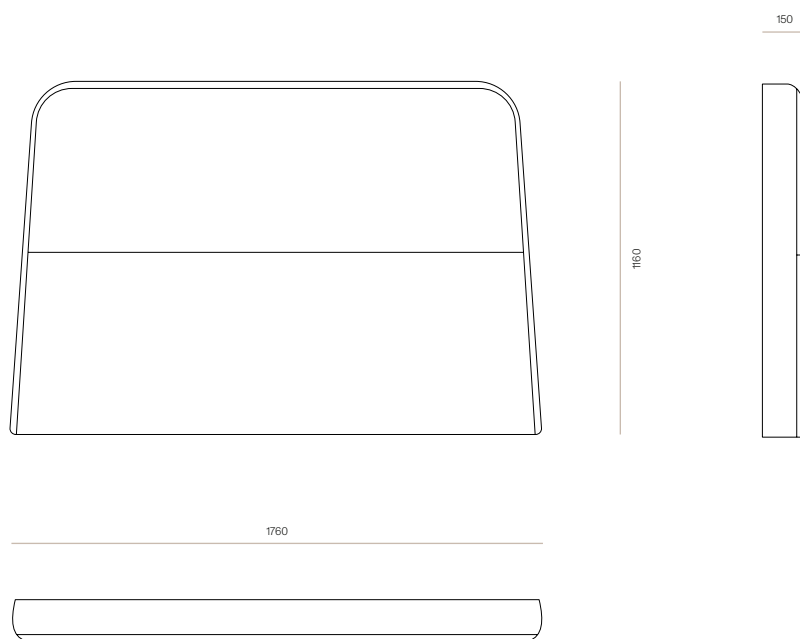

QUEEN

CODE

#9125