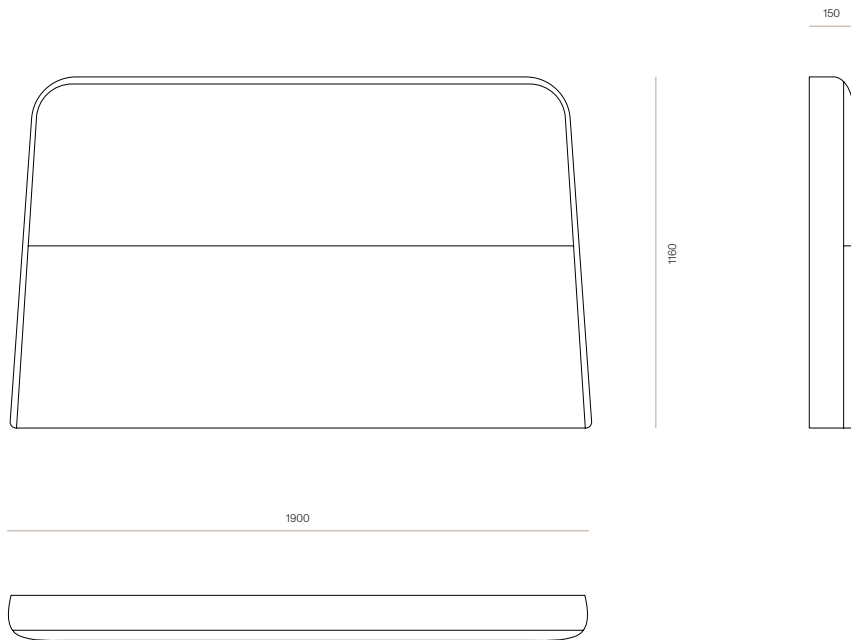

## DIMENSIONS

King Single:

1300W x 1160H 150D mm

Queen:

1750W x 1160H x 150D mm

King:

1900W x 1160H x 150D mm

Super King:

# Arlo Headboard

WW

HEADBOARD CONFIGURATION

KING

CODE

#9354

SUPER KING

CODE