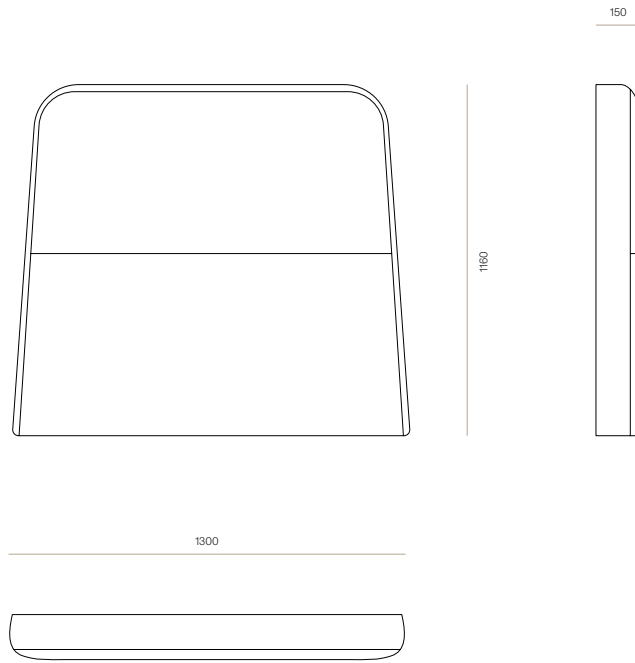

Arlo Headboard

WW

HEADBOARD CONFIGURATION

KING SINGLE

CODE

#9355