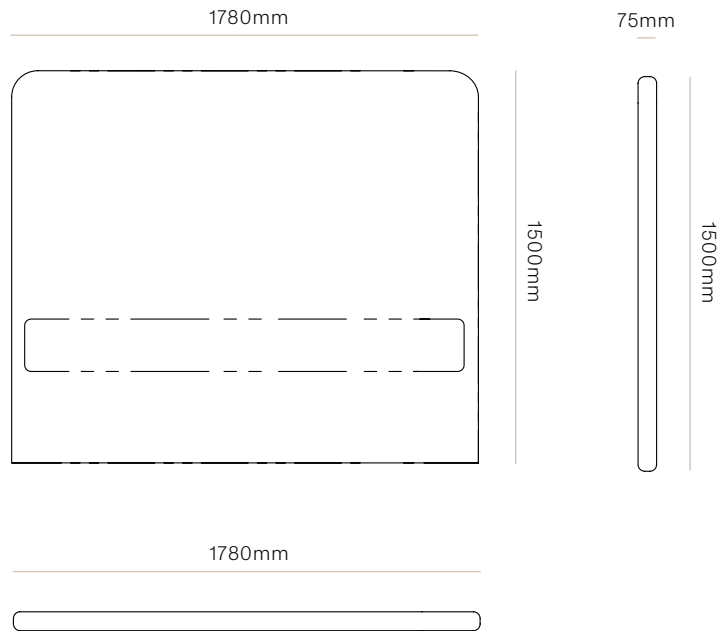

Riley Upholstered Headboard

WW

HEADBOARD CONFIGURATION

KING

CODE

#7873