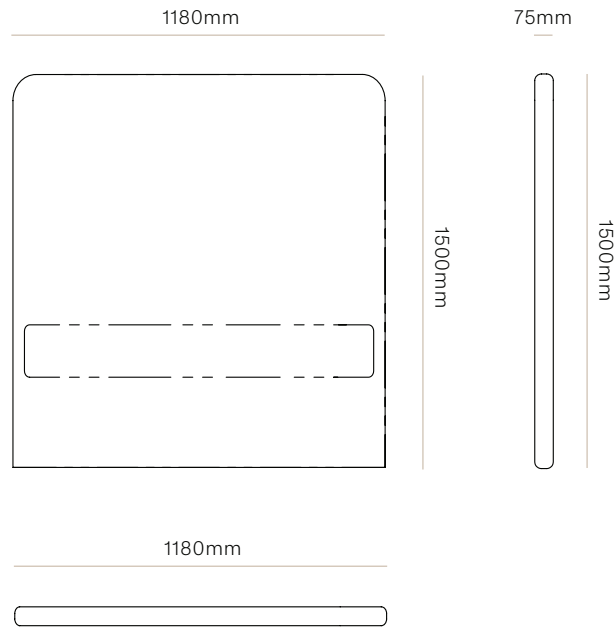

Riley Upholstered Headboard

WW

HEADBOARD CONFIGURATION

KING SINGLE

CODE

#7871