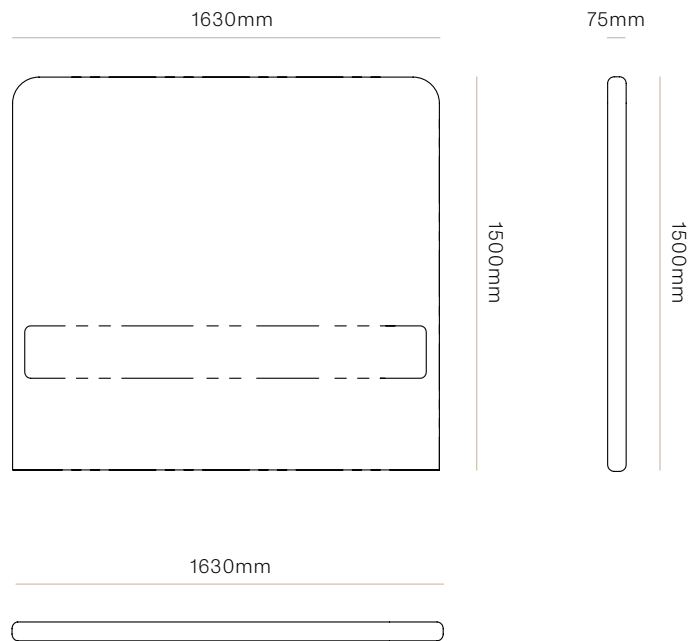

QUEEN

CODE

#7872