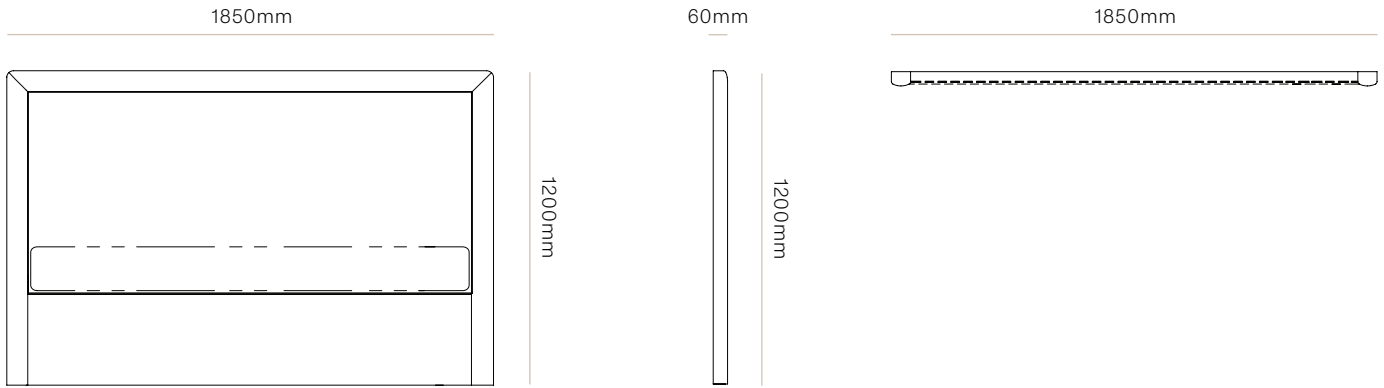

DIMENSIONS

King Single
Height 1200mm x Width 1250mm
x Depth 60mm

Queen
Height 1200mm x Width 1700mm
x Depth 60mm

King
Height 1200mm x Width 1850mm
x Depth 60mm

Super King
Height 1200mm x Width 2000mm
x Depth 60mm

KING SINGLE
1200mmx1250mmx60mm
UPHOLSTERED

QUEEN
1200mmx1700mmx60mm
UPHOLSTERED

Verso Upholstered Headboard

WW

HEADBOARD CONFIGURATION

KING
1200mmx1850mmx60mm
UPHOLSTERED

SUPER KING
1200mmx2000mmx60mm
UPHOLSTERED