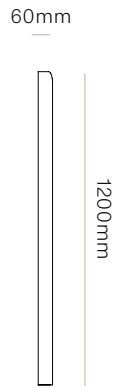

DIMENSIONS

King Single
Height 1200mm x Width 1250mm
x Depth 60mm

Queen
Height 1200mm x Width 1700mm
x Depth 60mm

King
Height 1200mm x Width 1850mm
x Depth 60mm

Super King
Height 1200mm x Width 2000mm
x Depth 60mm

CLEANING CARE

Refer to our website for care & cleaning instructions.

MADE TO ORDER

The Verso upholstered headboard is handcrafted to order in New Zealand by Woodwrights.

Verso Upholstered Headboard

WW

HEADBOARD CONFIGURATION

KING SINGLE
1200mmx1250mmx60mm
UPHOLSTERED

QUEEN
1200mmx1700mmx60mm
UPHOLSTERED

Verso Upholstered Headboard

WW

HEADBOARD CONFIGURATION

KING
1200mmx1850mmx60mm
UPHOLSTERED

SUPER KING
1200mmx2000mmx60mm
UPHOLSTERED