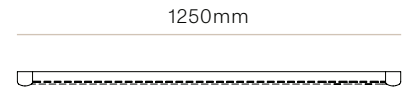

DIMENSIONS

King Single
Height 1200mm x Width 1250mm
x Depth 60mm

Queen
Height 1200mm x Width 1700mm
x Depth 60mm

King
Height 1200mm x Width 1850mm
x Depth 60mm

Super King
Height 1200mm x Width 2000mm
x Depth 60mm

CLEANING CARE

Refer to our website for care & cleaning instructions.

MADE TO ORDER

The Verso upholstered headboard is handcrafted to order in New Zealand by Woodwrights.

Verso Upholstered Headboard

WW

HEADBOARD CONFIGURATION

KING SINGLE
1200mmx1250mmx60mm
UPHOLSTERED

QUEEN
1200mmx1700mmx60mm
UPHOLSTERED

Verso Upholstered Headboard

WW

HEADBOARD CONFIGURATION

KING
1200mmx1850mmx60mm
UPHOLSTERED

SUPER KING
1200mmx2000mmx60mm
UPHOLSTERED