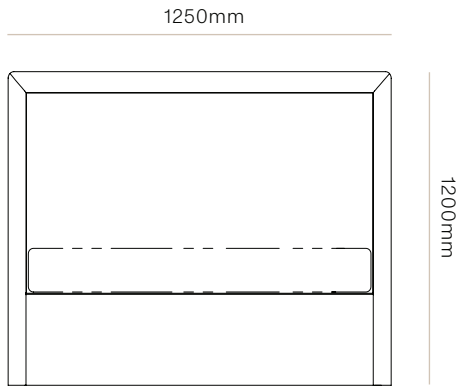

DIMENSIONS

King Single
Height 1200mm x Width 1250mm
x Depth 60mm

Queen
Height 1200mm x Width 1700mm
x Depth 60mm

King
Height 1200mm x Width 1850mm
x Depth 60mm

Super King
Height 1200mm x Width 2000mm
x Depth 60mm

KING SINGLE
1200mmx1250mmx60mm
UPHOLSTERED

QUEEN
1200mmx1700mmx60mm
UPHOLSTERED

Verso Upholstered Headboard

WW

HEADBOARD CONFIGURATION

KING
1200mmx1850mmx60mm
UPHOLSTERED

SUPER KING
1200mmx2000mmx60mm
UPHOLSTERED