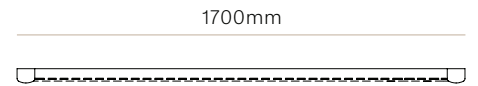

DIMENSIONS

King Single
Height 1200mm x Width 1250mm
x Depth 60mm

Queen
Height 1200mm x Width 1700mm
x Depth 60mm

King
Height 1200mm x Width 1850mm
x Depth 60mm

Super King
Height 1200mm x Width 2000mm
x Depth 60mm

CLEANING CARE

Refer to our website for care & cleaning instructions.

MADE TO ORDER

The Verso upholstered headboard is handcrafted to order in New Zealand by Woodwrights.

Verso Upholstered Headboard

WW

HEADBOARD CONFIGURATION

KING SINGLE
1200mmx1250mmx60mm
UPHOLSTERED

QUEEN
1200mmx1700mmx60mm
UPHOLSTERED

Verso Upholstered Headboard

WW

HEADBOARD CONFIGURATION

KING
1200mmx1850mmx60mm
UPHOLSTERED

SUPER KING
1200mmx2000mmx60mm
UPHOLSTERED