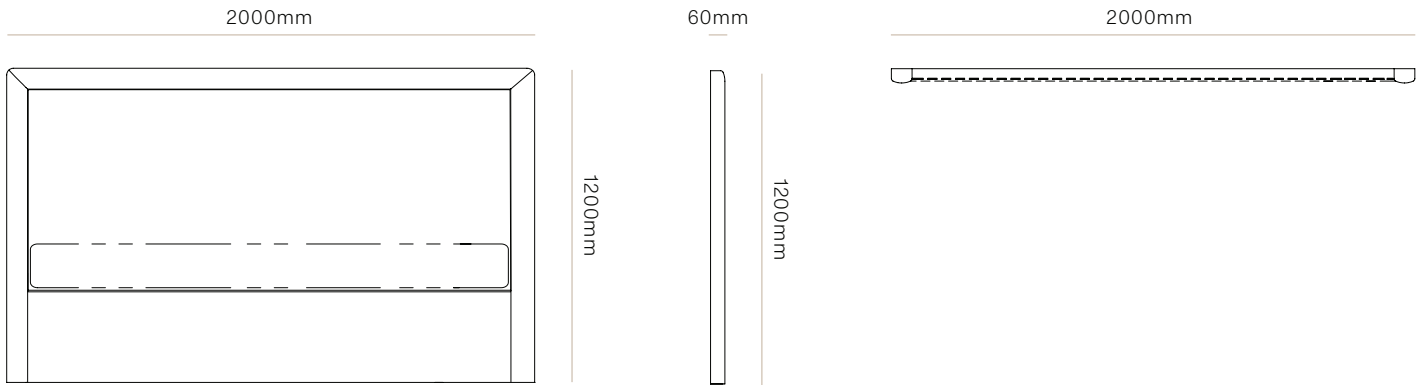

DIMENSIONS

King Single
Height 1200mm x Width 1250mm
x Depth 60mm

Queen
Height 1200mm x Width 1700mm
x Depth 60mm

King
Height 1200mm x Width 1850mm
x Depth 60mm

Super King
Height 1200mm x Width 2000mm
x Depth 60mm

KING SINGLE
1200mmx1250mmx60mm
UPHOLSTERED

QUEEN
1200mmx1700mmx60mm
UPHOLSTERED

Verso Upholstered Headboard

WW

HEADBOARD CONFIGURATION

KING
1200mmx1850mmx60mm
UPHOLSTERED

SUPER KING
1200mmx2000mmx60mm
UPHOLSTERED