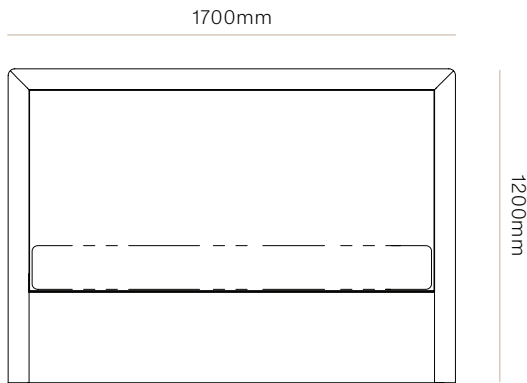

DIMENSIONS

King Single
Height 1200mm x Width 1250mm
x Depth 60mm

Queen
Height 1200mm x Width 1700mm
x Depth 60mm

King
Height 1200mm x Width 1850mm
x Depth 60mm

Super King
Height 1200mm x Width 2000mm
x Depth 60mm

KING SINGLE
1200mmx1250mmx60mm
UPHOLSTERED

QUEEN
1200mmx1700mmx60mm
UPHOLSTERED

Verso Upholstered Headboard

WW

HEADBOARD CONFIGURATION

KING
1200mmx1850mmx60mm
UPHOLSTERED

SUPER KING
1200mmx2000mmx60mm
UPHOLSTERED