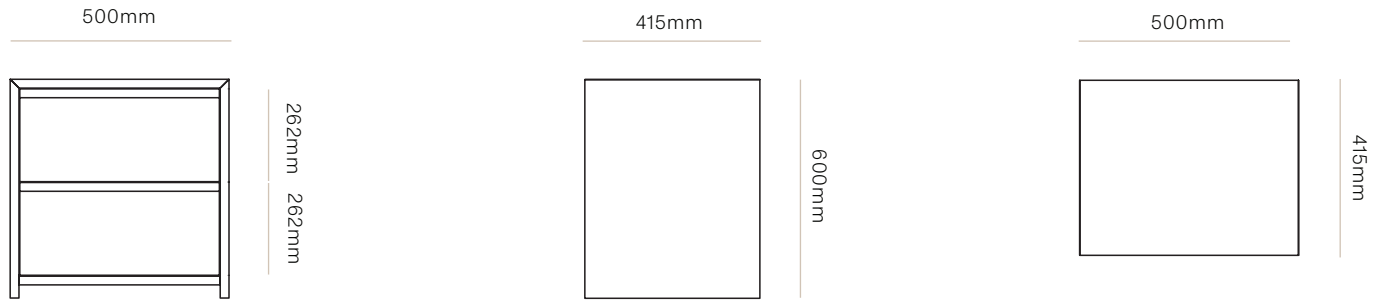

Veil 2 Drawer Bedside

WW

BEDSIDE CONFIGURATION

600mmx500mmx415mm
TIMBER
CODE #7071