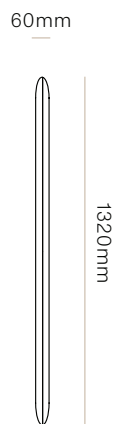

DIMENSIONS

King Single
Height 1320mm x Width 1200mm
x Depth 60mm

Queen
Height 1320mm x Width 1650mm
x Depth 60mm

King
Height 1320mm x Width 1800mm
x Depth 60mm

Super King
Height 1320mm x Width 1950mm
x Depth 60mm

KING SINGLE
1320mmx1200mmx60mm
UPHOLSTERED

QUEEN
1320mmx1650mmx60mm
UPHOLSTERED

Theo Upholstered Headboard

WW

HEADBOARD CONFIGURATION

KING
1320mmx1800mmx60mm
UPHOLSTERED

SUPER KING
1320mmx1950mmx60mm
UPHOLSTERED