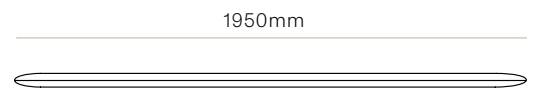

DIMENSIONS

King Single
Height 1320mm x Width 1200mm
x Depth 60mm

Queen
Height 1320mm x Width 1650mm
x Depth 60mm

King
Height 1320mm x Width 1800mm
x Depth 60mm

Super King
Height 1320mm x Width 1950mm
x Depth 60mm

KING SINGLE
1320mmx1200mmx60mm
UPHOLSTERED

QUEEN
1320mmx1650mmx60mm
UPHOLSTERED

Theo Upholstered Headboard

WW

HEADBOARD CONFIGURATION

KING
1320mmx1800mmx60mm
UPHOLSTERED

SUPER KING
1320mmx1950mmx60mm
UPHOLSTERED