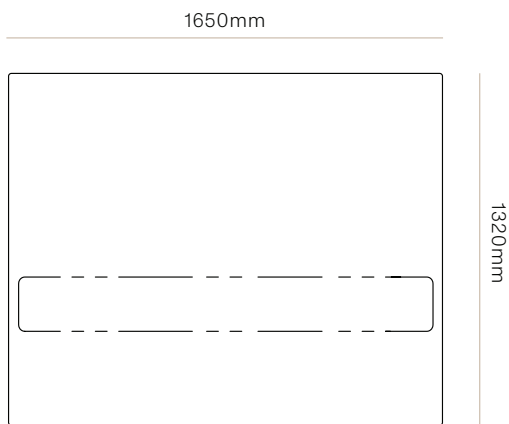

DIMENSIONS

King Single
Height 1320mm x Width 1200mm
x Depth 60mm

Queen
Height 1320mm x Width 1650mm
x Depth 60mm

King
Height 1320mm x Width 1800mm
x Depth 60mm

Super King
Height 1320mm x Width 1950mm
x Depth 60mm

KING SINGLE
1320mmx1200mmx60mm
UPHOLSTERED

QUEEN
1320mmx1650mmx60mm
UPHOLSTERED

Theo Upholstered Headboard

WW

HEADBOARD CONFIGURATION

KING
1320mmx1800mmx60mm
UPHOLSTERED

SUPER KING
1320mmx1950mmx60mm
UPHOLSTERED