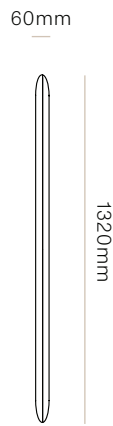

DIMENSIONS

King Single
Height 1320mm x Width 1200mm
x Depth 60mm

Queen
Height 1320mm x Width 1650mm
x Depth 60mm

King
Height 1320mm x Width 1800mm
x Depth 60mm

Super King
Height 1320mm x Width 1950mm
x Depth 60mm

KING SINGLE
1320mmx1200mmx60mm
UPHOLSTERED

QUEEN
1320mmx1650mmx60mm
UPHOLSTERED

Theo Upholstered Headboard

WW

HEADBOARD CONFIGURATION

KING
1320mmx1800mmx60mm
UPHOLSTERED

SUPER KING
1320mmx1950mmx60mm
UPHOLSTERED