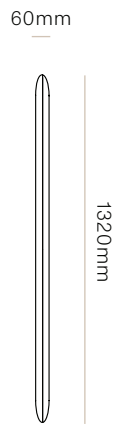

DIMENSIONS

King Single
Height 1320mm x Width 1200mm
x Depth 60mm

Queen
Height 1320mm x Width 1650mm
x Depth 60mm

King
Height 1320mm x Width 1800mm
x Depth 60mm

Super King
Height 1320mm x Width 1950mm
x Depth 60mm

KING SINGLE
1320mmx1200mmx60mm
UPHOLSTERED

QUEEN
1320mmx1650mmx60mm
UPHOLSTERED

Theo Upholstered Headboard

WW

HEADBOARD CONFIGURATION

KING
1320mmx1800mmx60mm
UPHOLSTERED

SUPER KING
1320mmx1950mmx60mm
UPHOLSTERED