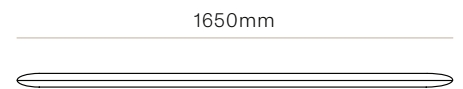

DIMENSIONS

King Single
Height 1320mm x Width 1200mm
x Depth 60mm

Queen
Height 1320mm x Width 1650mm
x Depth 60mm

King
Height 1320mm x Width 1800mm
x Depth 60mm

Super King
Height 1320mm x Width 1950mm
x Depth 60mm

CLEANING CARE

Refer to our website for care & cleaning instructions.

MADE TO ORDER

The Theo upholstered headboard is handcrafted to order in New Zealand by Woodwrights.

Theo Upholstered Headboard

WW

HEADBOARD CONFIGURATION

KING SINGLE
1320mmx1200mmx60mm
UPHOLSTERED

QUEEN
1320mmx1650mmx60mm
UPHOLSTERED

Theo Upholstered Headboard

WW

HEADBOARD CONFIGURATION

KING
1320mmx1800mmx60mm
UPHOLSTERED

SUPER KING
1320mmx1950mmx60mm
UPHOLSTERED