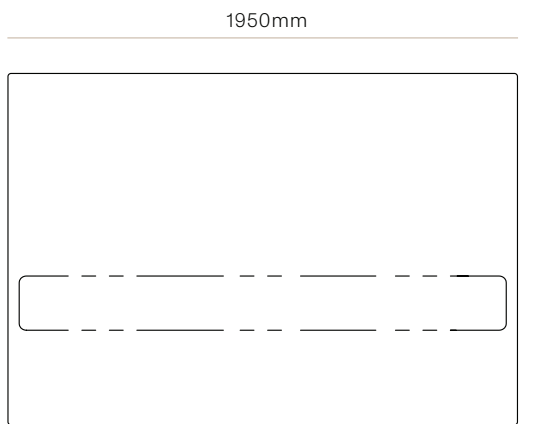

DIMENSIONS

King Single
Height 1320mm x Width 1200mm
x Depth 60mm

Queen
Height 1320mm x Width 1650mm
x Depth 60mm

King
Height 1320mm x Width 1800mm
x Depth 60mm

Super King
Height 1320mm x Width 1950mm
x Depth 60mm

KING SINGLE
1320mmx1200mmx60mm
UPHOLSTERED

QUEEN
1320mmx1650mmx60mm
UPHOLSTERED

Theo Upholstered Headboard

WW

HEADBOARD CONFIGURATION

KING
1320mmx1800mmx60mm
UPHOLSTERED

SUPER KING
1320mmx1950mmx60mm
UPHOLSTERED