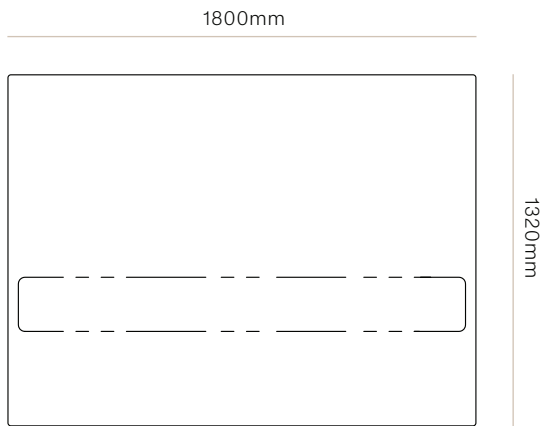

DIMENSIONS

King Single
Height 1320mm x Width 1200mm
x Depth 60mm

Queen
Height 1320mm x Width 1650mm
x Depth 60mm

King
Height 1320mm x Width 1800mm
x Depth 60mm

Super King
Height 1320mm x Width 1950mm
x Depth 60mm

KING SINGLE
1320mmx1200mmx60mm
UPHOLSTERED

QUEEN
1320mmx1650mmx60mm
UPHOLSTERED

Theo Upholstered Headboard

WW

HEADBOARD CONFIGURATION

KING
1320mmx1800mmx60mm
UPHOLSTERED

SUPER KING
1320mmx1950mmx60mm
UPHOLSTERED