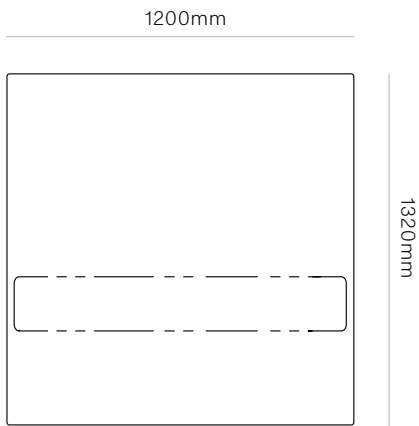

DIMENSIONS

King Single
Height 1320mm x Width 1200mm
x Depth 60mm

Queen
Height 1320mm x Width 1650mm
x Depth 60mm

King
Height 1320mm x Width 1800mm
x Depth 60mm

Super King
Height 1320mm x Width 1950mm
x Depth 60mm

KING SINGLE
1320mmx1200mmx60mm
UPHOLSTERED

QUEEN
1320mmx1650mmx60mm
UPHOLSTERED

Theo Upholstered Headboard

WW

HEADBOARD CONFIGURATION

KING
1320mmx1800mmx60mm
UPHOLSTERED

SUPER KING
1320mmx1950mmx60mm
UPHOLSTERED