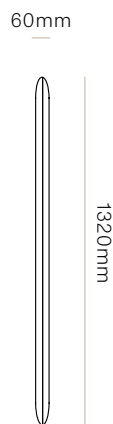

DIMENSIONS

King Single
Height 1320mm x Width 1200mm
x Depth 60mm

Queen
Height 1320mm x Width 1650mm
x Depth 60mm

King
Height 1320mm x Width 1800mm
x Depth 60mm

Super King
Height 1320mm x Width 1950mm
x Depth 60mm

KING SINGLE
1320mmx1200mmx60mm
UPHOLSTERED

QUEEN
1320mmx1650mmx60mm
UPHOLSTERED

Theo Upholstered Headboard

WW

HEADBOARD CONFIGURATION

KING
1320mmx1800mmx60mm
UPHOLSTERED

SUPER KING
1320mmx1950mmx60mm
UPHOLSTERED