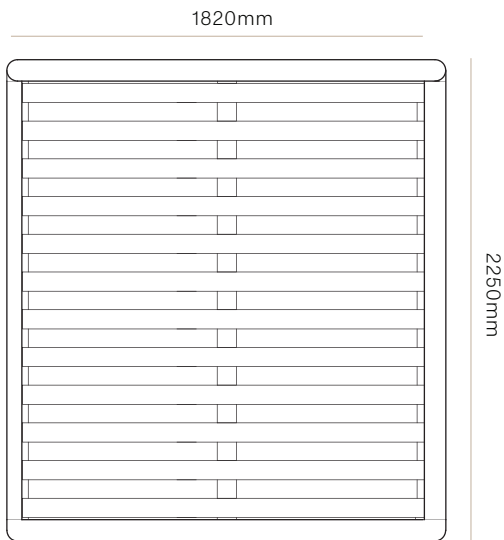

DIMENSIONS

Queen

W 1680mm x D 2250mm x H 755mm

King

W 1820mm x D 2250mm x H 755mm

Super King

W 1980mm x D 2250mm x H 755mm

MATERIAL

MUSE SLAT BED - KING
Product Code - 6353

MUSE SLAT BED - SUPER KING
Product Code - 6354

Muse Slat Bed

WW

SLAT BED CONFIGURATION

QUEEN

1680mm x 2250mm x 755mm

CODE #6352

KING

1820mm x 2250mm x 755mm

CODE #6353

Muse Slat Bed

WW

SLAT BED CONFIGURATION

SUPER KING

1980mm x 2250mm x 755mm