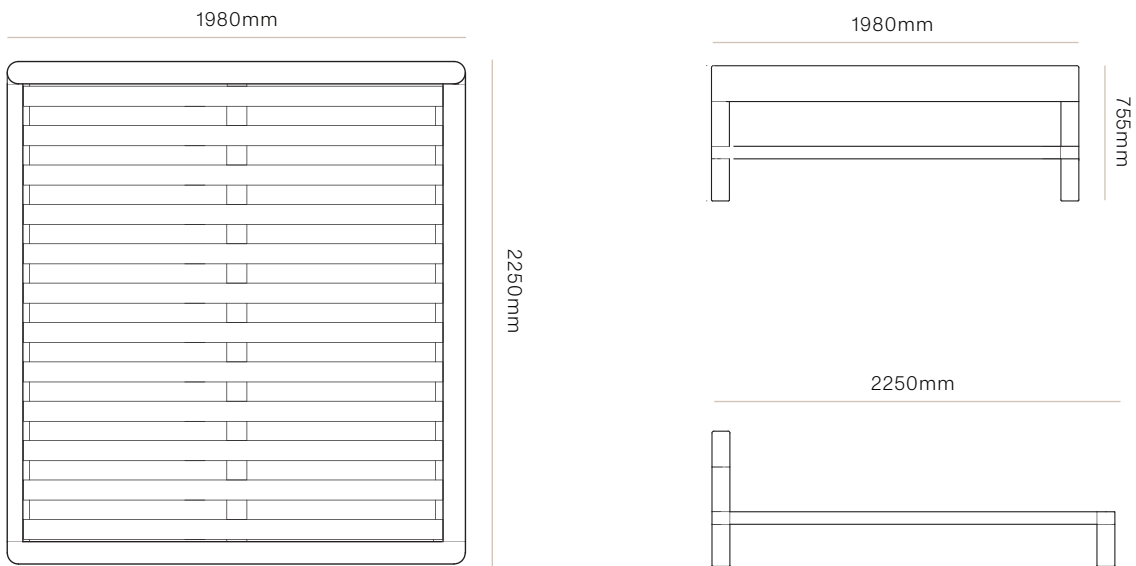

DIMENSIONS

Queen

W 1680mm x D 2250mm x H 755mm

King

W 1820mm x D 2250mm x H 755mm

Super King

W 1980mm x D 2250mm x H 755mm

MATERIAL

KING

1820mm x 2250mm x 755mm

CODE #6353

Muse Slat Bed

WW

SLAT BED CONFIGURATION

SUPER KING

1980mm x 2250mm x 755mm