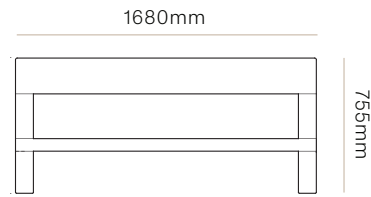

DIMENSIONS

Queen

W 1680mm x D 2250mm x H 755mm

King

W 1820mm x D 2250mm x H 755mm

Super King

W 1980mm x D 2250mm x H 755mm

MATERIAL

MUSE SLAT BED - KING
Product Code - 6353

MUSE SLAT BED - SUPER KING
Product Code - 6354

Muse Slat Bed

WW

SLAT BED CONFIGURATION

QUEEN

1680mm x 2250mm x 755mm

CODE #6352

KING

1820mm x 2250mm x 755mm

CODE #6353

Muse Slat Bed

WW

SLAT BED CONFIGURATION

SUPER KING

1980mm x 2250mm x 755mm