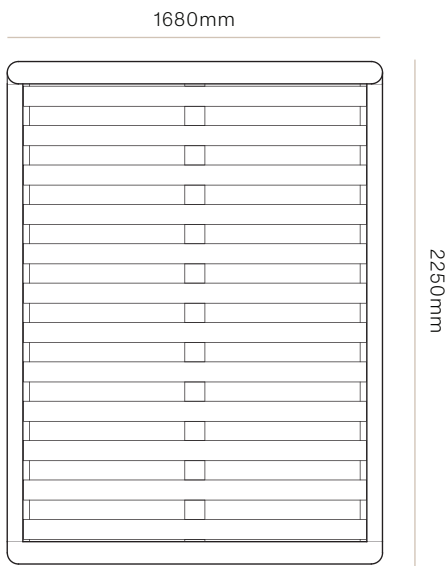

DIMENSIONS

Queen

W 1680mm x D 2250mm x H 755mm

King

W 1820mm x D 2250mm x H 755mm

Super King

W 1980mm x D 2250mm x H 755mm

MATERIAL

MUSE SLAT BED - KING
Product Code - 6353

MUSE SLAT BED - SUPER KING
Product Code - 6354

Muse Slat Bed

WW

SLAT BED CONFIGURATION

QUEEN

1680mm x 2250mm x 755mm

CODE #6352

KING

1820mm x 2250mm x 755mm

CODE #6353

Muse Slat Bed

WW

SLAT BED CONFIGURATION

SUPER KING

1980mm x 2250mm x 755mm