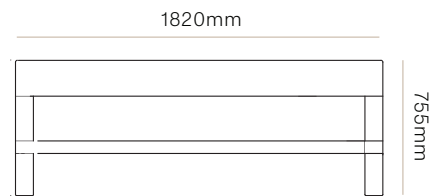

DIMENSIONS

Queen

W 1680mm x D 2250mm x H 755mm

King

W 1820mm x D 2250mm x H 755mm

Super King

W 1980mm x D 2250mm x H 755mm

MATERIAL

MUSE SLAT BED - KING
Product Code - 6353

MUSE SLAT BED - SUPER KING
Product Code - 6354

Muse Slat Bed

WW

SLAT BED CONFIGURATION

QUEEN

1680mm x 2250mm x 755mm

CODE #6352

KING

1820mm x 2250mm x 755mm

CODE #6353

Muse Slat Bed

WW

SLAT BED CONFIGURATION

SUPER KING

1980mm x 2250mm x 755mm