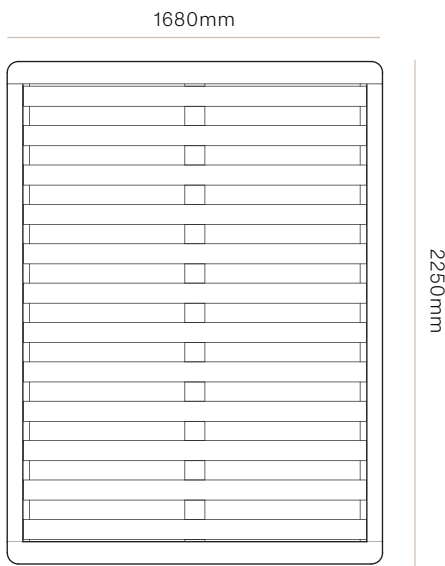

DIMENSIONS

Queen

W 1680mm x D 2250mm x H 305mm

King

W 1820mm x D 2250mm x H 305mm

Super King

W 1980mm x D 2250mm x H 305mm

MATERIAL

MUSE BED BASE - KING
Product Code - 6350

MUSE BED BASE - SUPER KING
Product Code - 6351

Muse Bed Base

WW

BED BASE CONFIGURATION

QUEEN

1680mm x 2250mm x 305mm

CODE #6349

KING

1820mm x 2250mm x 305mm

CODE #6350

Muse Bed Base

WW

BED BASE CONFIGURATION

SUPER KING

1980mm x 2250mm x 305mm