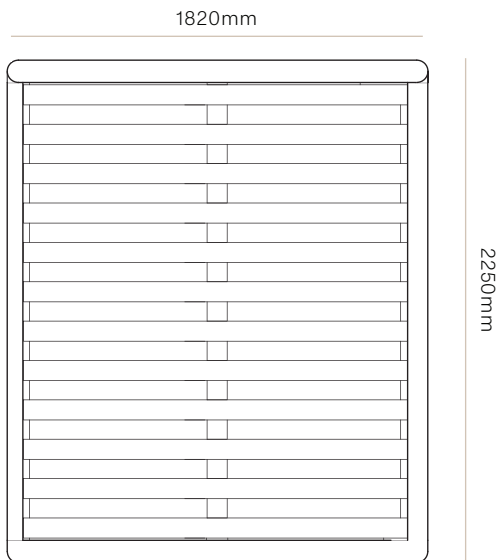

DIMENSIONS

Queen

W 1680mm x D 2250mm x H 305mm

King

W 1820mm x D 2250mm x H 305mm

Super King

W 1980mm x D 2250mm x H 305mm

MATERIAL

MUSE BED BASE - KING
Product Code - 6350

MUSE BED BASE - SUPER KING
Product Code - 6351

Muse Bed Base

WW

BED BASE CONFIGURATION

QUEEN

1680mm x 2250mm x 305mm

CODE #6349

KING

1820mm x 2250mm x 305mm

CODE #6350

Muse Bed Base

WW

BED BASE CONFIGURATION

SUPER KING

1980mm x 2250mm x 305mm