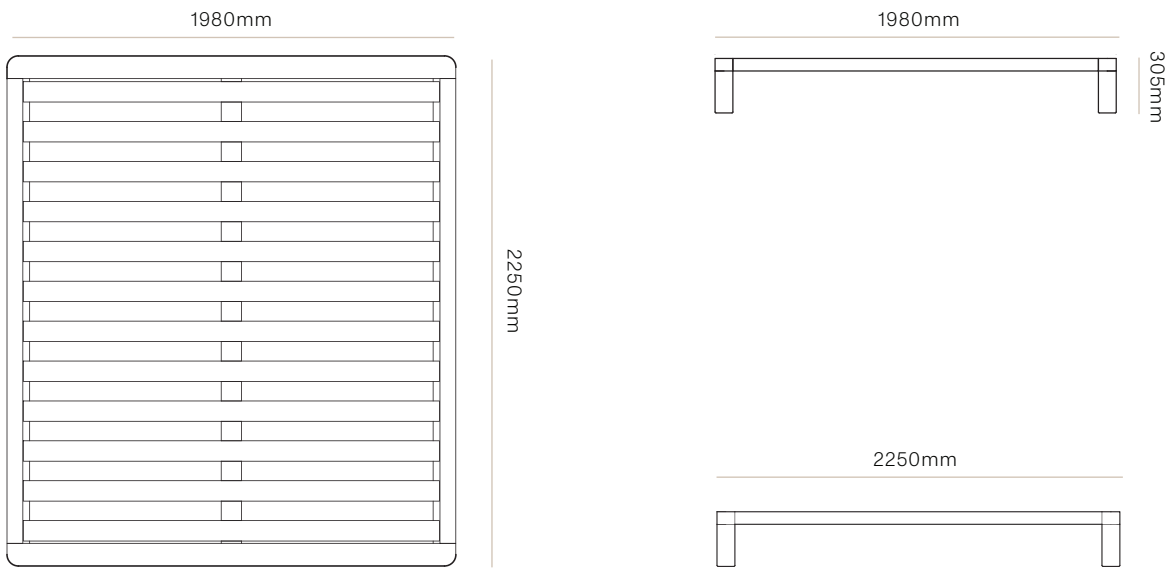

DIMENSIONS

Queen

W 1680mm x D 2250mm x H 305mm

King

W 1820mm x D 2250mm x H 305mm

Super King

W 1980mm x D 2250mm x H 305mm

MATERIAL

MUSE BED BASE - KING
Product Code - 6350

MUSE BED BASE - SUPER KING
Product Code - 6351

Muse Bed Base

WW

BED BASE CONFIGURATION

QUEEN

1680mm x 2250mm x 305mm

CODE #6349

KING

1820mm x 2250mm x 305mm

CODE #6350

Muse Bed Base

WW

BED BASE CONFIGURATION

SUPER KING

1980mm x 2250mm x 305mm