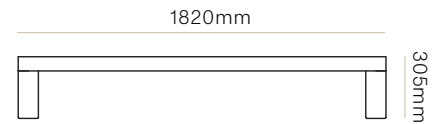

DIMENSIONS

Queen

W 1680mm x D 2250mm x H 305mm

King

W 1820mm x D 2250mm x H 305mm

Super King

W 1980mm x D 2250mm x H 305mm

MATERIAL

CLEANING CARE

Please refer to our website for care & cleaning instructions.

MADE TO ORDER

The Muse bed base is handcrafted to order in New Zealand by Woodwrights.

Muse Bed Base

WW

VARIANTS

MUSE BED BASE - QUEEN
Product Code - 6349

MUSE BED BASE - KING
Product Code - 6350

MUSE BED BASE - SUPER KING
Product Code - 6351

Muse Bed Base

WW

BED BASE CONFIGURATION

QUEEN

1680mm x 2250mm x 305mm

CODE #6349

KING

1820mm x 2250mm x 305mm

CODE #6350

Muse Bed Base

WW

BED BASE CONFIGURATION

SUPER KING

1980mm x 2250mm x 305mm