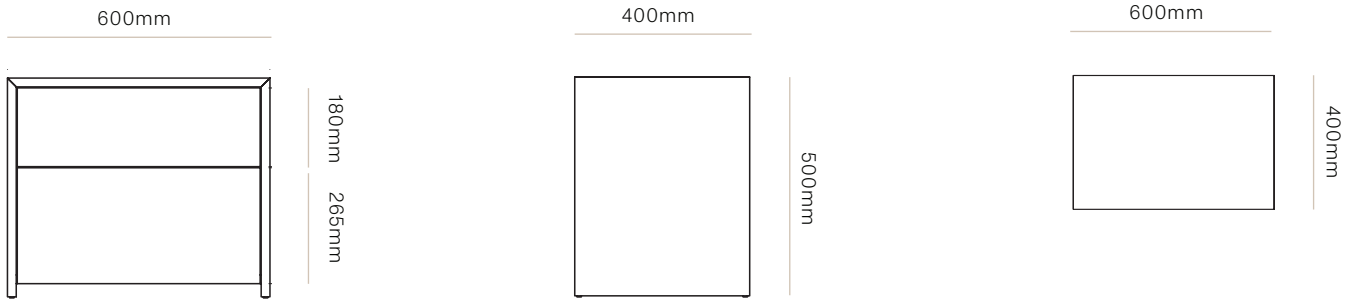

**DIMENSIONS** Height 500mm x Width 600mm x Depth 400mm

**MATERIAL** Available in a range of Ash and Oak finishes.

**SPECIFICATIONS**

- Solid Ash or Oak construction
- Drawer fronts flush with sides
- Mitred joins in corners of surround
- Push to open full extension drawers
- Flock lining in top drawer
- Dovetailed timber drawer boxes
- Polished in a durable 2 pack lacquer
- Transported fully assembled

**CATEGORY** Bedroom

**ENVIRONMENT** Indoor

**COUNTRY OF PRODUCTION** New Zealand

**PREASSEMBLED** Yes

**CLEANING CARE** Refer to our website for care & cleaning instructions.

**MADE TO ORDER** The Level 2 drawer bedside is handcrafted to order in New Zealand by Woodwrights.

## BEDSIDE CONFIGURATION

500mmx600mmx400mm  
TIMBER  
CODE #7066