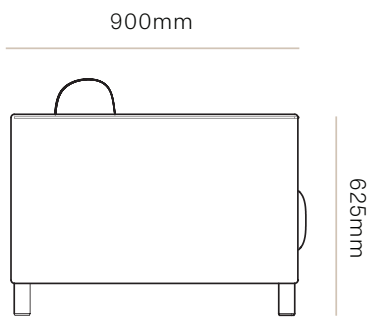

Idle Sofa

WW

SOFA CONFIGURATION

2200mm x 900mm x 625mm
CODE #6355