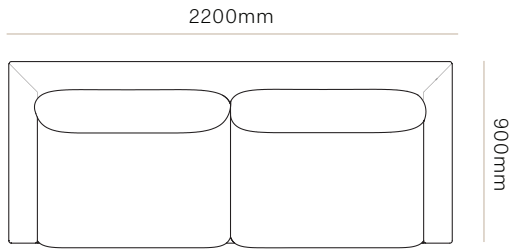

Idle Sofa

WW

SOFA CONFIGURATION

2200mm x 900mm x 625mm
CODE #6355