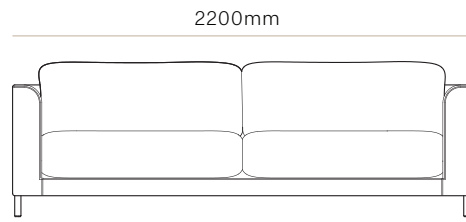

Idle Sofa

WW

SOFA CONFIGURATION

2200mm x 900mm x 625mm
CODE #6355