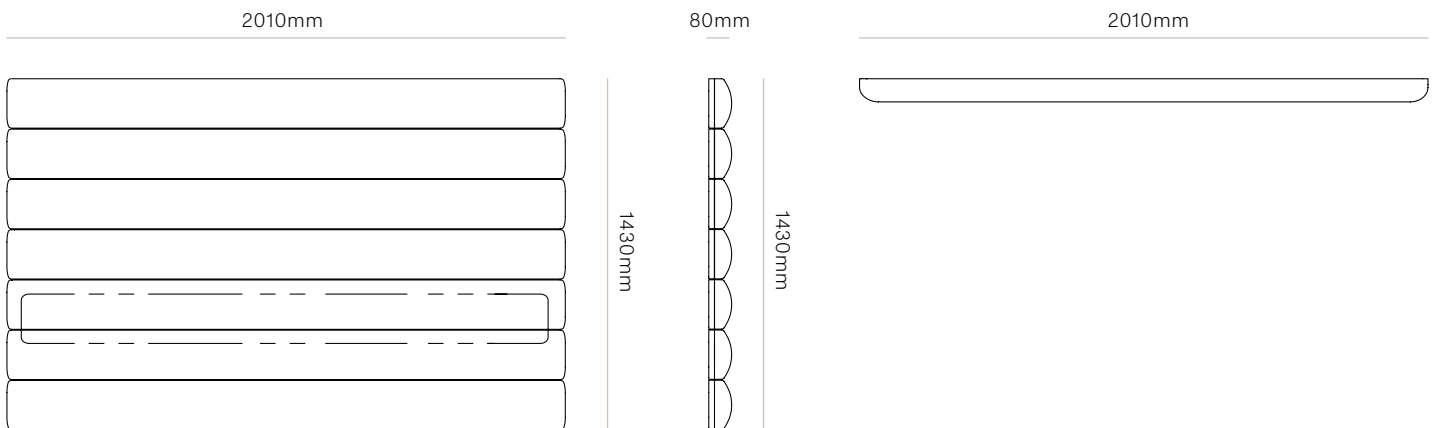

SUPER KING
1430mmx2010mmx80mm
UPHOLSTERED