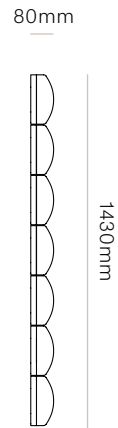

## DIMENSIONS

King Single  
Height 1430mm x Width 1260mm  
x Depth 80mm

Queen  
Height 1430mm x Width 1710mm  
x Depth 80mm

King  
Height 1430mm x Width 1860mm  
x Depth 80mm

Super King  
Height 1430mm x Width 2010mm  
x Depth 80mm

## HEADBOARD CONFIGURATION

KING SINGLE  
1430mmx1260mmx80mm  
UPHOLSTERED

QUEEN  
1430mmx1710mmx80mm  
UPHOLSTERED

## HEADBOARD CONFIGURATION

KING  
1430mmx1860mmx80mm  
UPHOLSTERED

SUPER KING  
1430mmx2010mmx80mm  
UPHOLSTERED