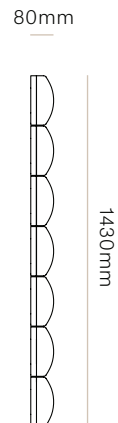

## DIMENSIONS

King Single  
Height 1430mm x Width 1260mm  
x Depth 80mm

Queen  
Height 1430mm x Width 1710mm  
x Depth 80mm

King  
Height 1430mm x Width 1860mm  
x Depth 80mm

Super King  
Height 1430mm x Width 2010mm  
x Depth 80mm

## MADE TO ORDER

The Ellis upholstered headboard is handcrafted to order in New Zealand by Woodwrights.

## HEADBOARD CONFIGURATION

KING SINGLE  
1430mmx1260mmx80mm  
UPHOLSTERED

QUEEN  
1430mmx1710mmx80mm  
UPHOLSTERED

## HEADBOARD CONFIGURATION

KING  
1430mmx1860mmx80mm  
UPHOLSTERED

SUPER KING  
1430mmx2010mmx80mm  
UPHOLSTERED