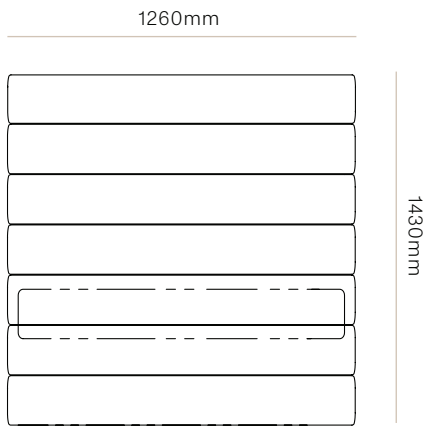

## DIMENSIONS

King Single  
Height 1430mm x Width 1260mm  
x Depth 80mm

Queen  
Height 1430mm x Width 1710mm  
x Depth 80mm

King  
Height 1430mm x Width 1860mm  
x Depth 80mm

Super King  
Height 1430mm x Width 2010mm  
x Depth 80mm

## HEADBOARD CONFIGURATION

KING SINGLE  
1430mmx1260mmx80mm  
UPHOLSTERED

QUEEN  
1430mmx1710mmx80mm  
UPHOLSTERED