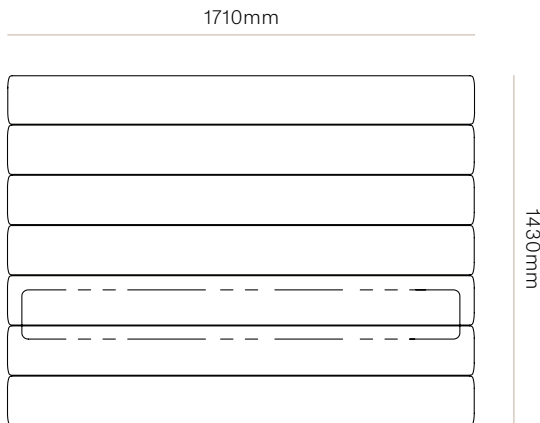

## DIMENSIONS

King Single  
Height 1430mm x Width 1260mm  
x Depth 80mm

Queen  
Height 1430mm x Width 1710mm  
x Depth 80mm

King  
Height 1430mm x Width 1860mm  
x Depth 80mm

Super King  
Height 1430mm x Width 2010mm  
x Depth 80mm

## HEADBOARD CONFIGURATION

KING SINGLE  
1430mmx1260mmx80mm  
UPHOLSTERED

QUEEN  
1430mmx1710mmx80mm  
UPHOLSTERED