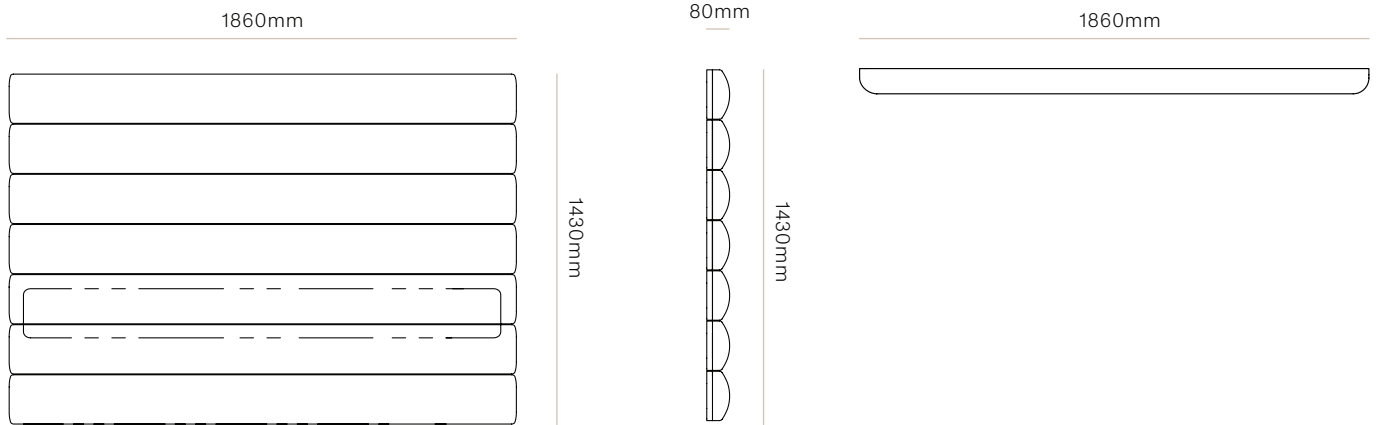

Ellis Upholstered Headboard

WW

HEADBOARD CONFIGURATION

KING
1430mmx1860mmx80mm
UPHOLSTERED