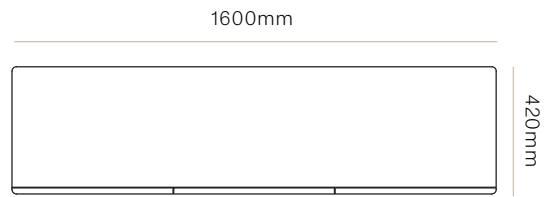

Depot Sideboard

WW

SIDEBOARD CONFIGURATION