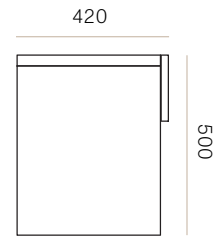

DIMENSIONS	Width 500mm Depth 420mm Height 500mm
MATERIAL	Available in a range of Ash and Oak finishes.
SPECIFICATIONS	<ul style="list-style-type: none">- Handcrafted from solid American Ash or Oak timber- Polished in a durable 2 pack lacquer- Finger pull handles recessed into drawer fronts- Black felt lining in top drawer- Dovetailed timber drawers- Radius to outside edges of drawer fronts and back corners of the cabinet- Fully assembled- Full extension soft close drawer runners
CATEGORY	Bedside Drawer
ENVIRONMENT	Indoor
COUNTRY OF PRODUCTION	New Zealand
PREASSEMBLED	Yes
CLEANING CARE	Please refer to our website for care & cleaning instructions.
MADE TO ORDER	The Depot bedside is handcrafted to order in New Zealand by Woodwrights.

Depot Bedside

WW

VARIANTS

DEPOT BEDSIDE - 1 DRAWER
Product Code - 6345

DEPOT BEDSIDE - 2 DRAWER
Product Code - 6346

Depot Bedside

WW

BEDSIDE CONFIGURATION