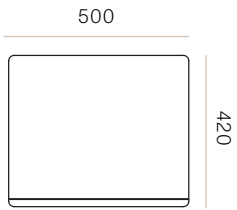

1 DRAWER 500×420×500
TIMBER

CODE #6345