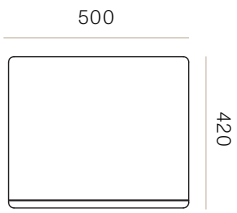

Depot Bedside

WW

BEDSIDE CONFIGURATION