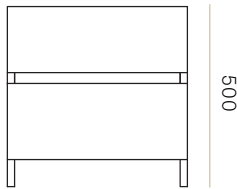

1 DRAWER 500×420×500
TIMBER

CODE #6345