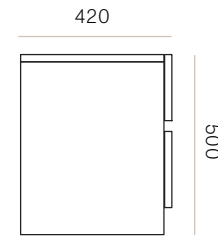

1 DRAWER 500×420×500
TIMBER

CODE #6345